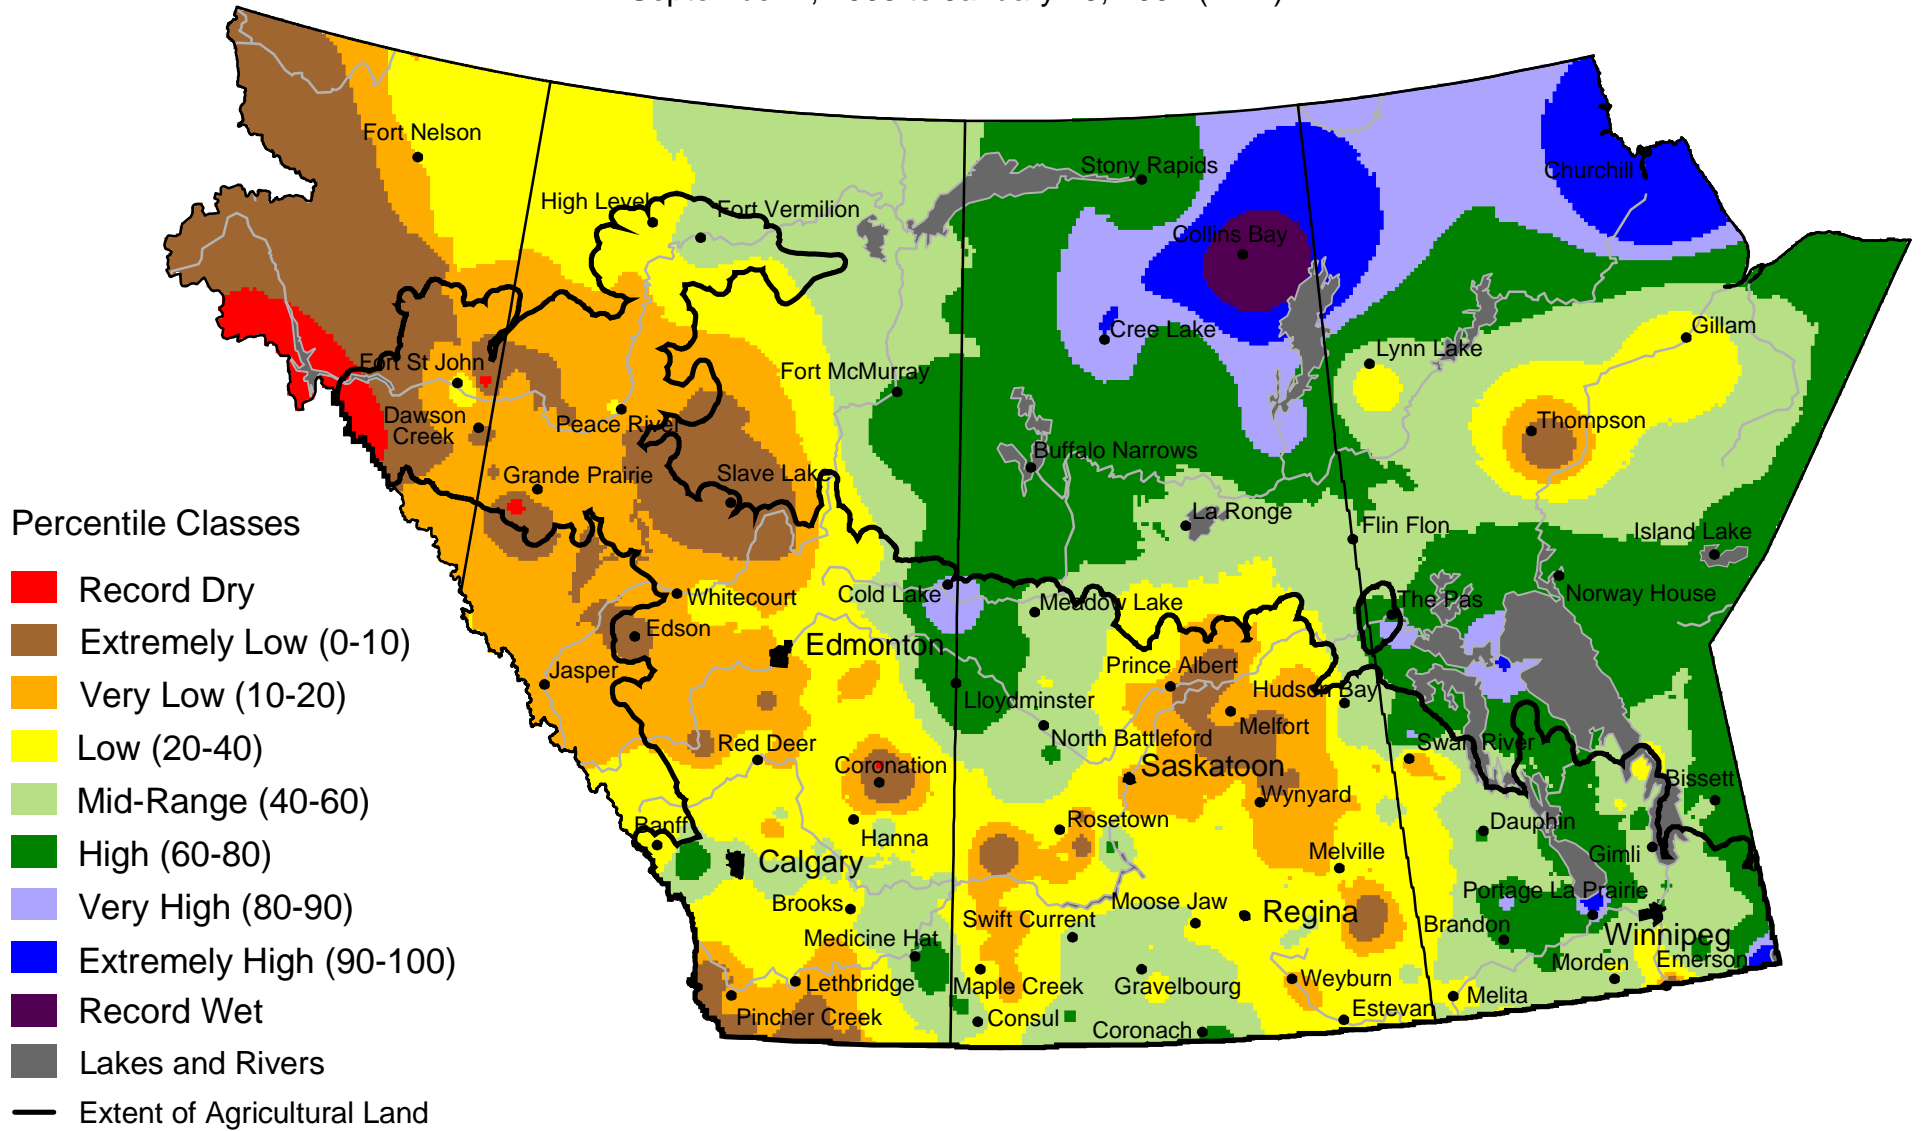

Current Precipitation Compared to Historical Distribution

September 1, 2003 to January 28, 2004 (A.M.)

Prepared by PFRA (Prairie Farm Rehabilitation Administration) using data from the Timely Climate Monitoring Network and the many federal and provincial agencies and volunteers that support it.