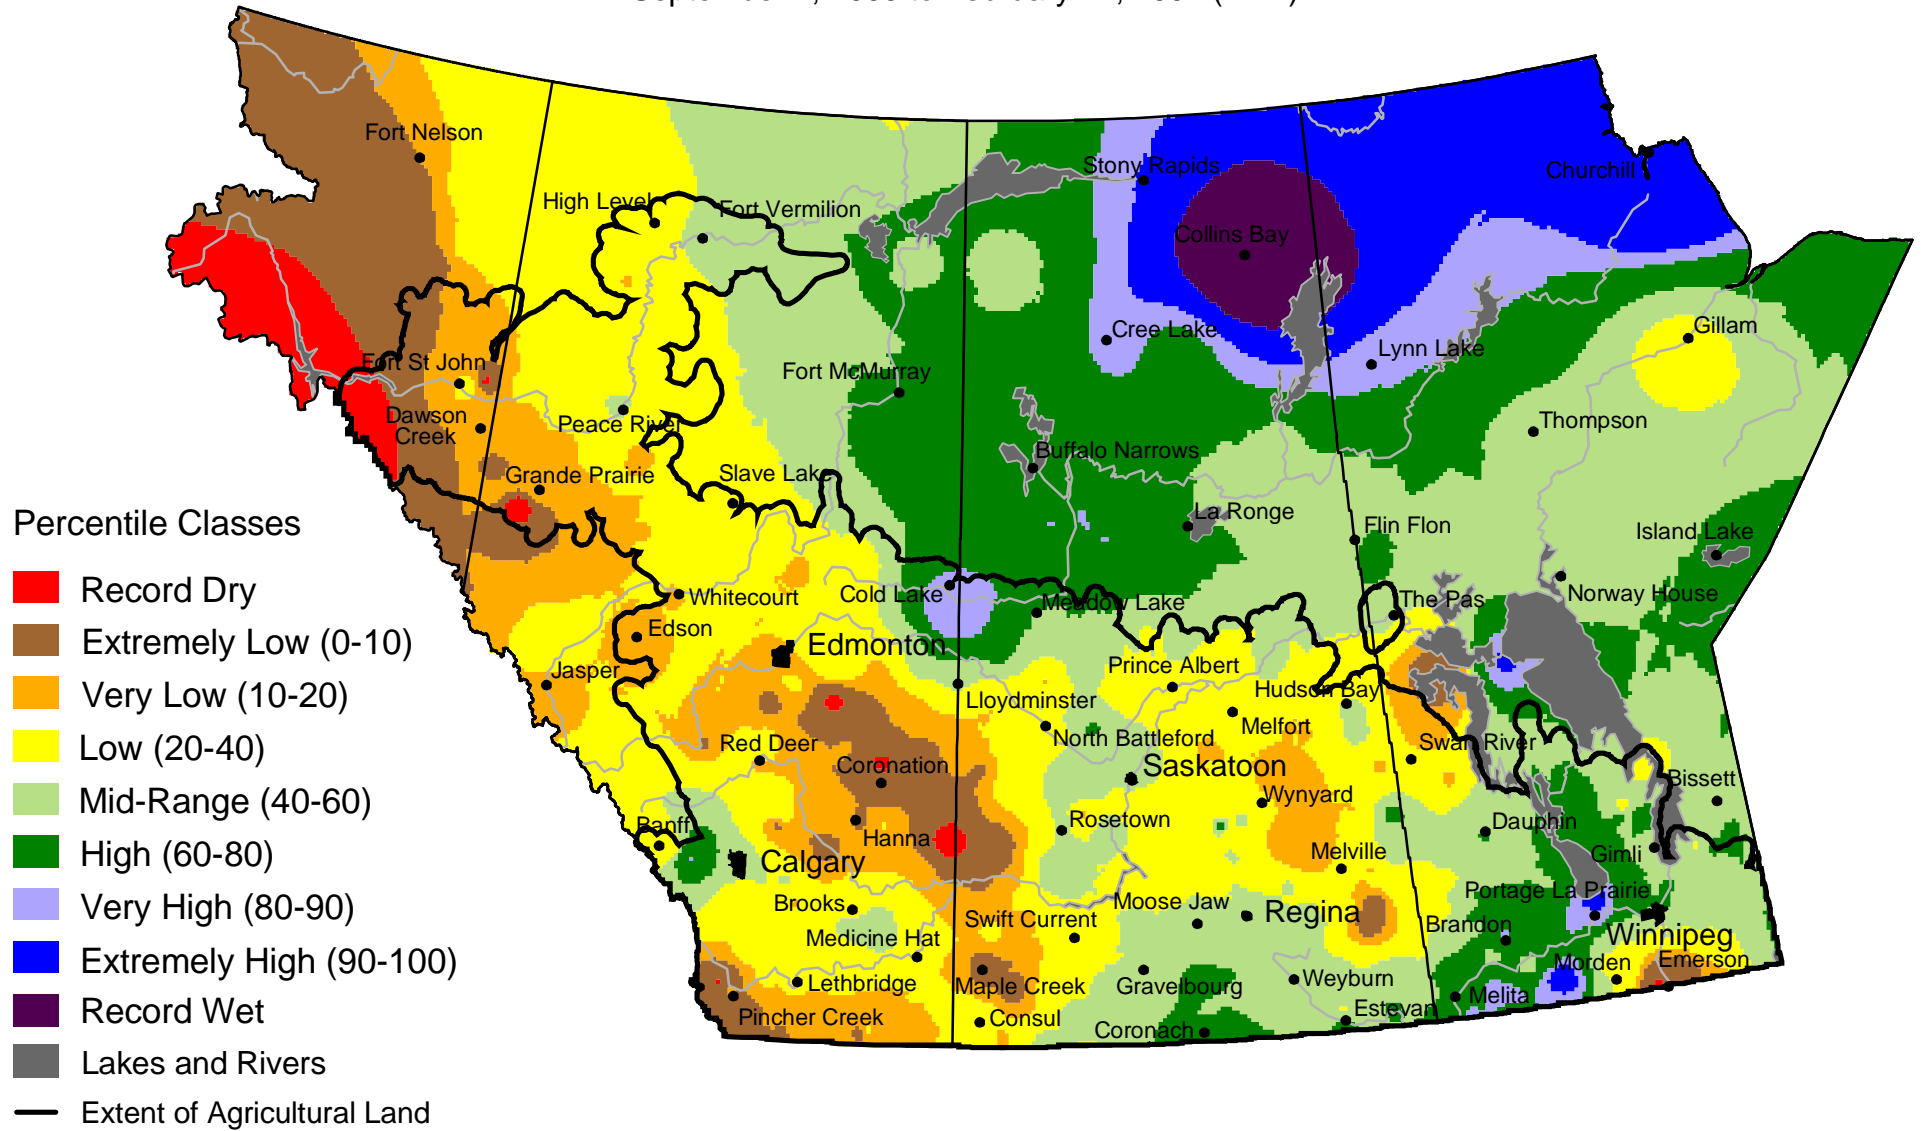

Current Precipitation Compared to Historical Distribution

September 1, 2003 to February 11, 2004 (A.M.)

Prepared by PFRA (Prairie Farm Rehabilitation Administration) using data from the Timely Climate Monitoring Network and the many federal and provincial agencies and volunteers that support it.