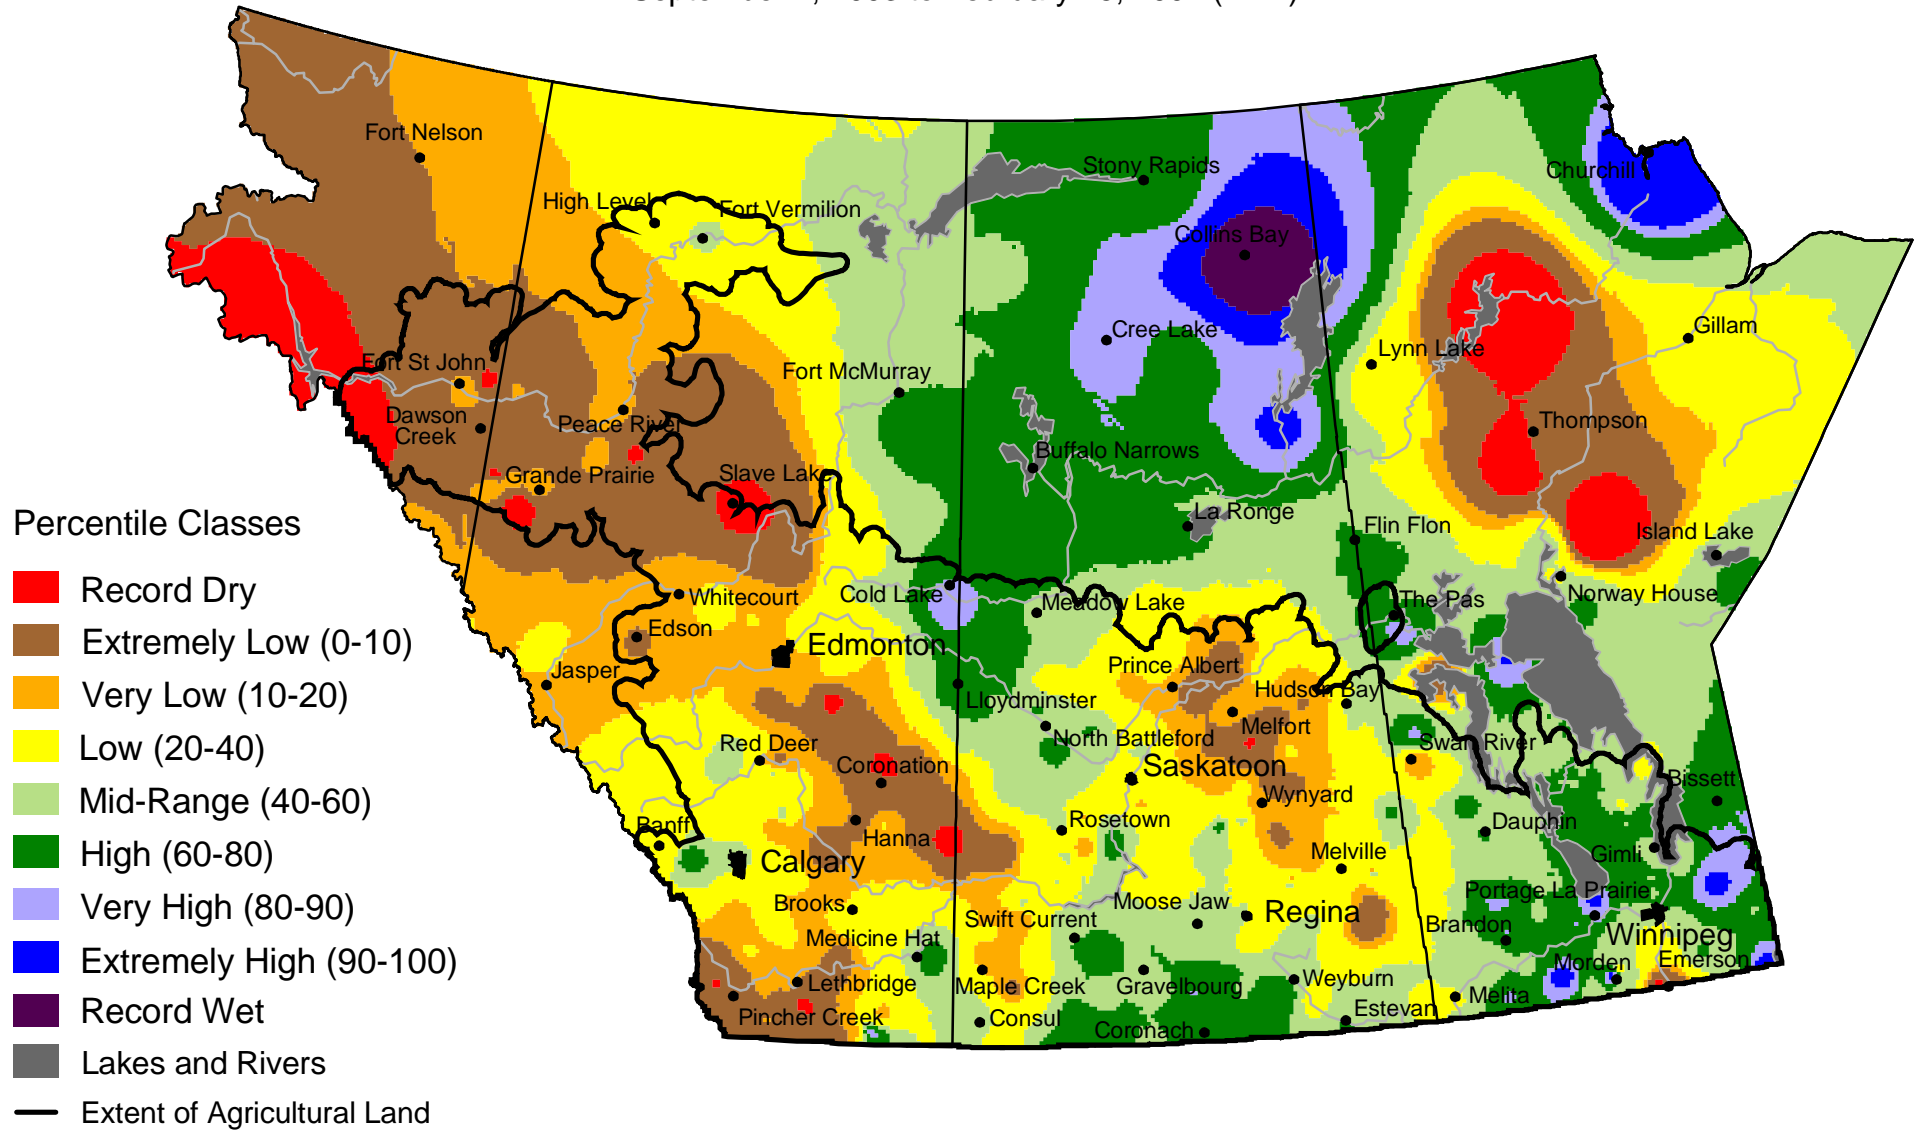

# Current Precipitation Compared to Historical Distribution

September 1, 2003 to February 25, 2004 (A.M.)

Prepared by PFRA (Prairie Farm Rehabilitation Administration) using data from the Timely Climate Monitoring Network and the many federal and provincial agencies and volunteers that support it.