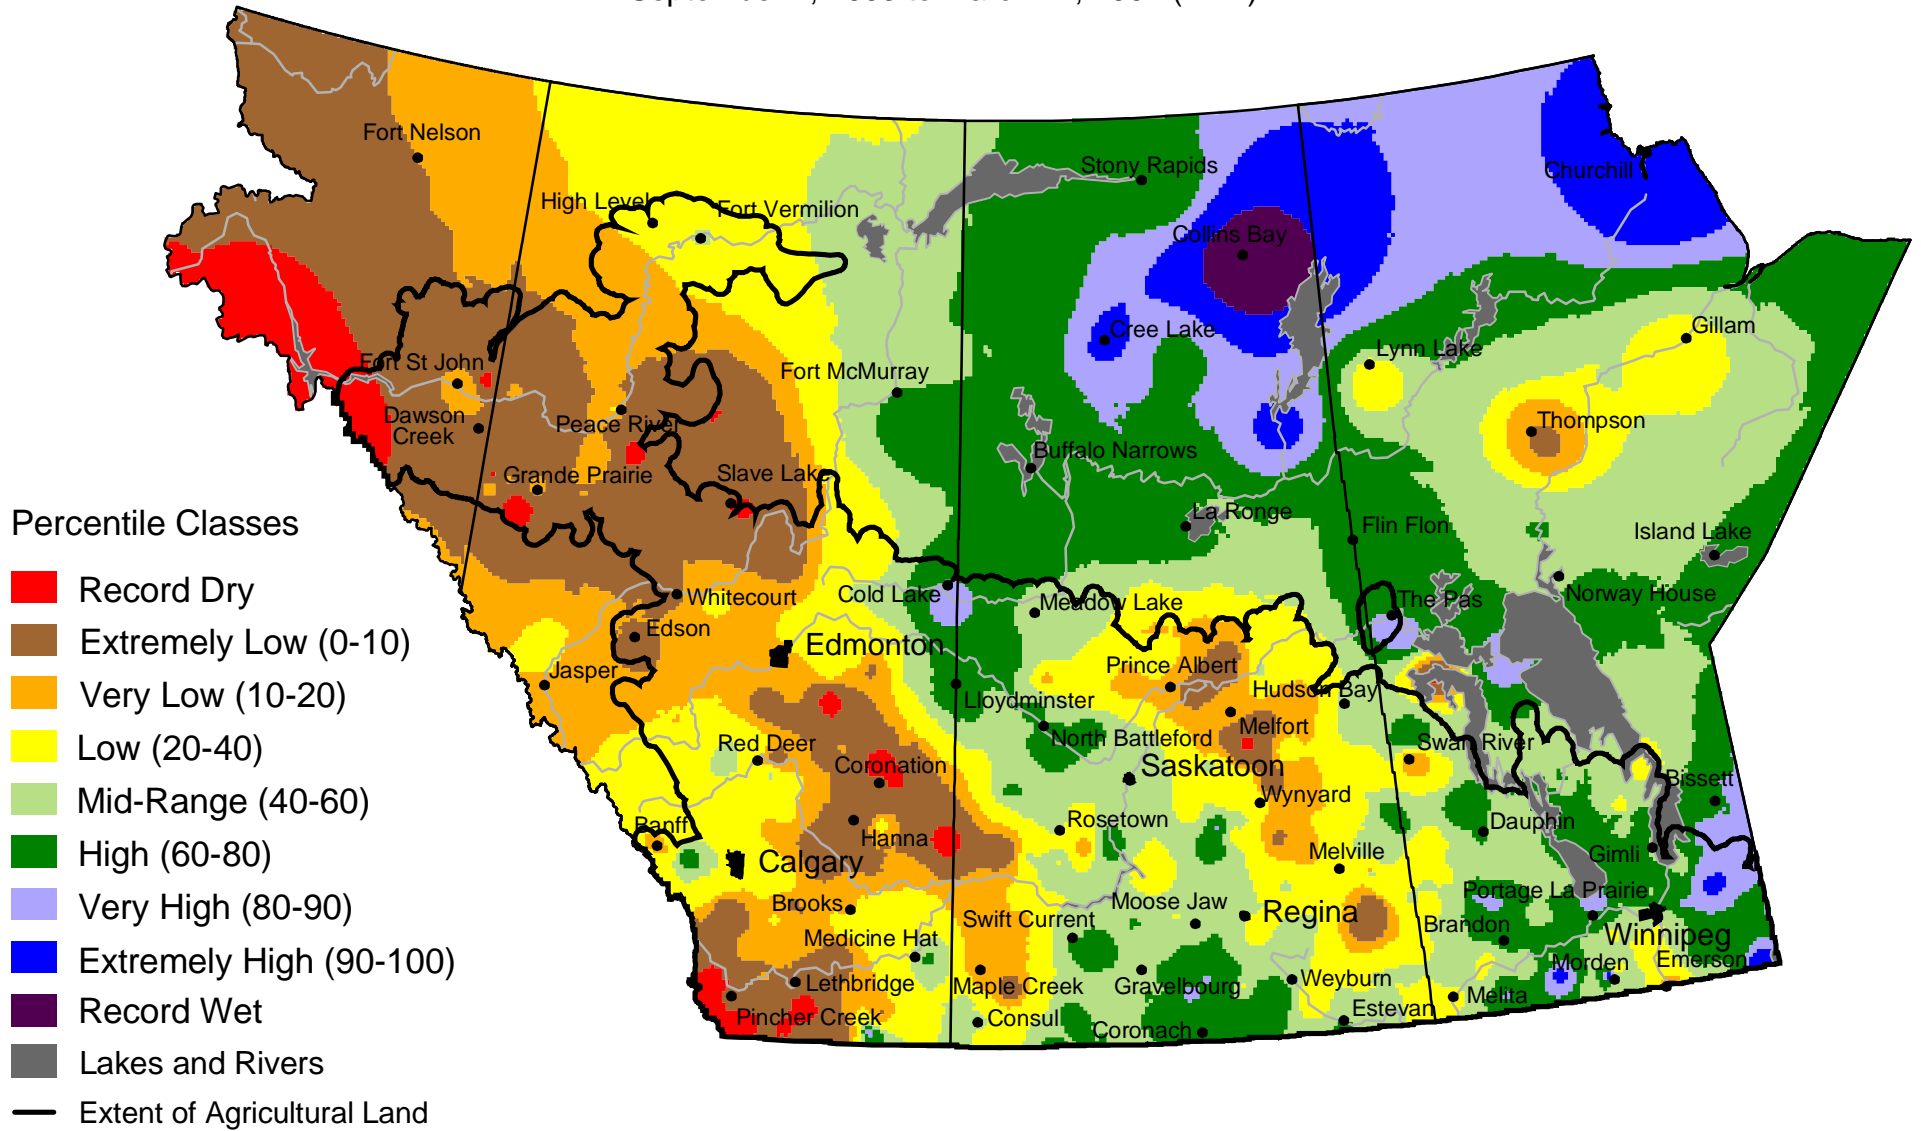

Current Precipitation Compared to Historical Distribution

September 1, 2003 to March 17, 2004 (A.M.)

Prepared by PFRA (Prairie Farm Rehabilitation Administration) using data from the Timely Climate Monitoring Network and the many federal and provincial agencies and volunteers that support it.