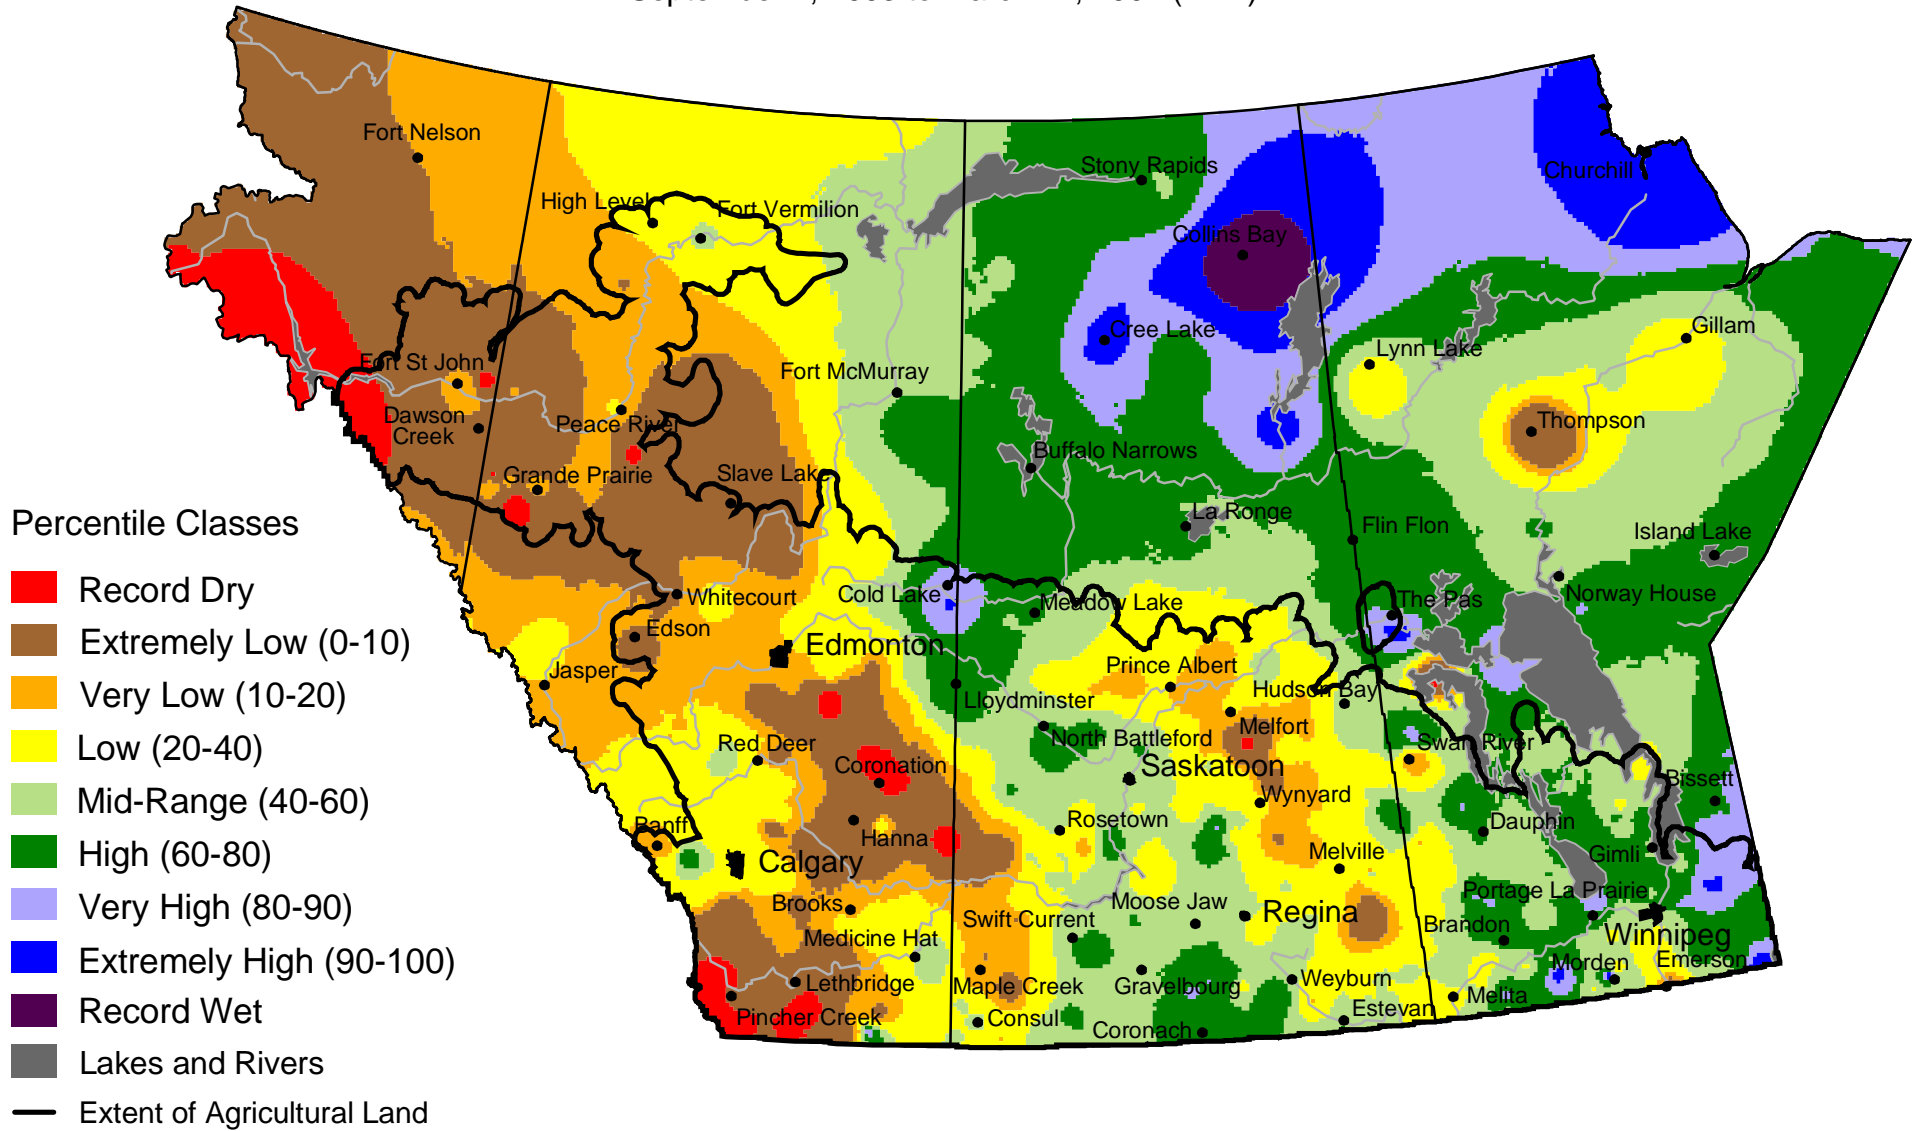

Current Precipitation Compared to Historical Distribution

September 1, 2003 to March 24, 2004 (A.M.)

Prepared by PFRA (Prairie Farm Rehabilitation Administration) using data from the Timely Climate Monitoring Network and the many federal and provincial agencies and volunteers that support it.