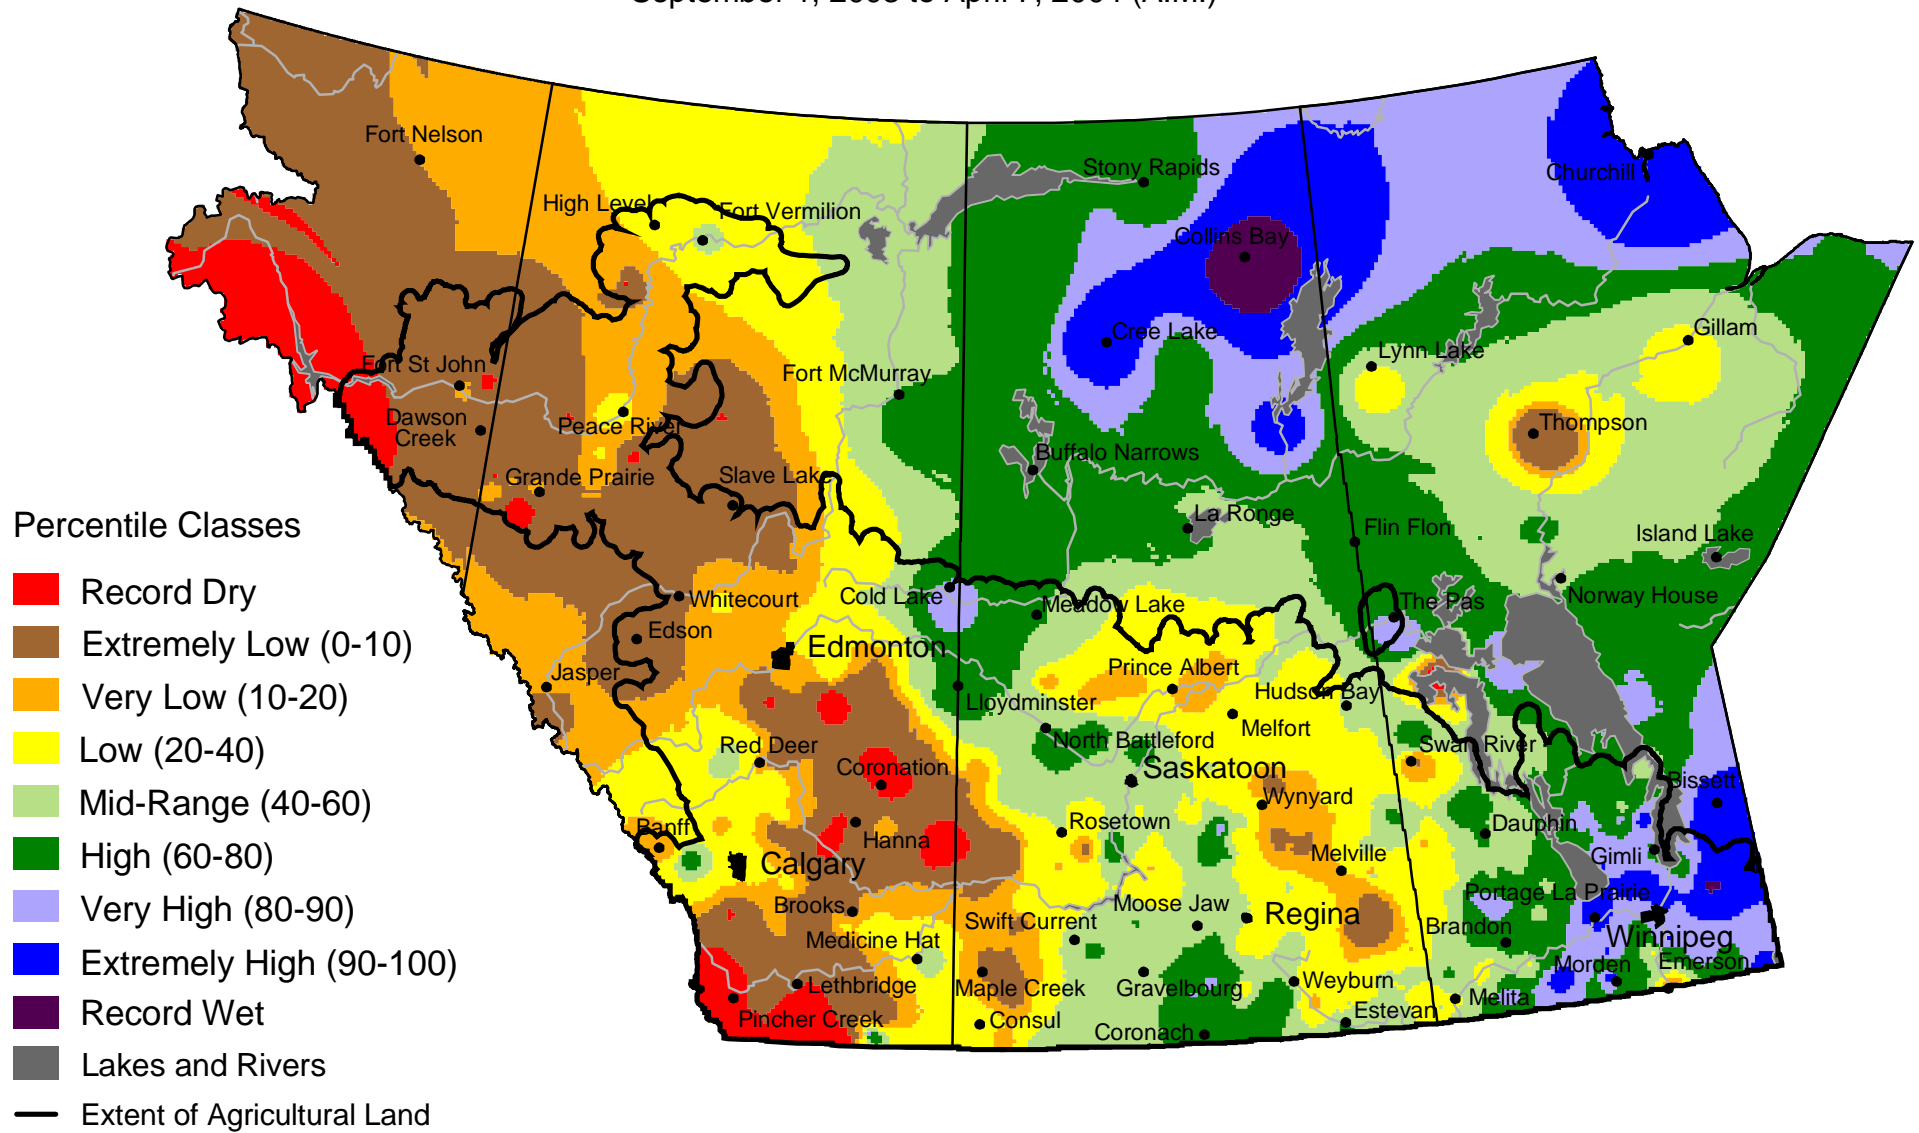

Current Precipitation Compared to Historical Distribution

September 1, 2003 to April 7, 2004 (A.M.)

Prepared by PFRA (Prairie Farm Rehabilitation Administration) using data from the Timely Climate Monitoring Network and the many federal and provincial agencies and volunteers that support it.