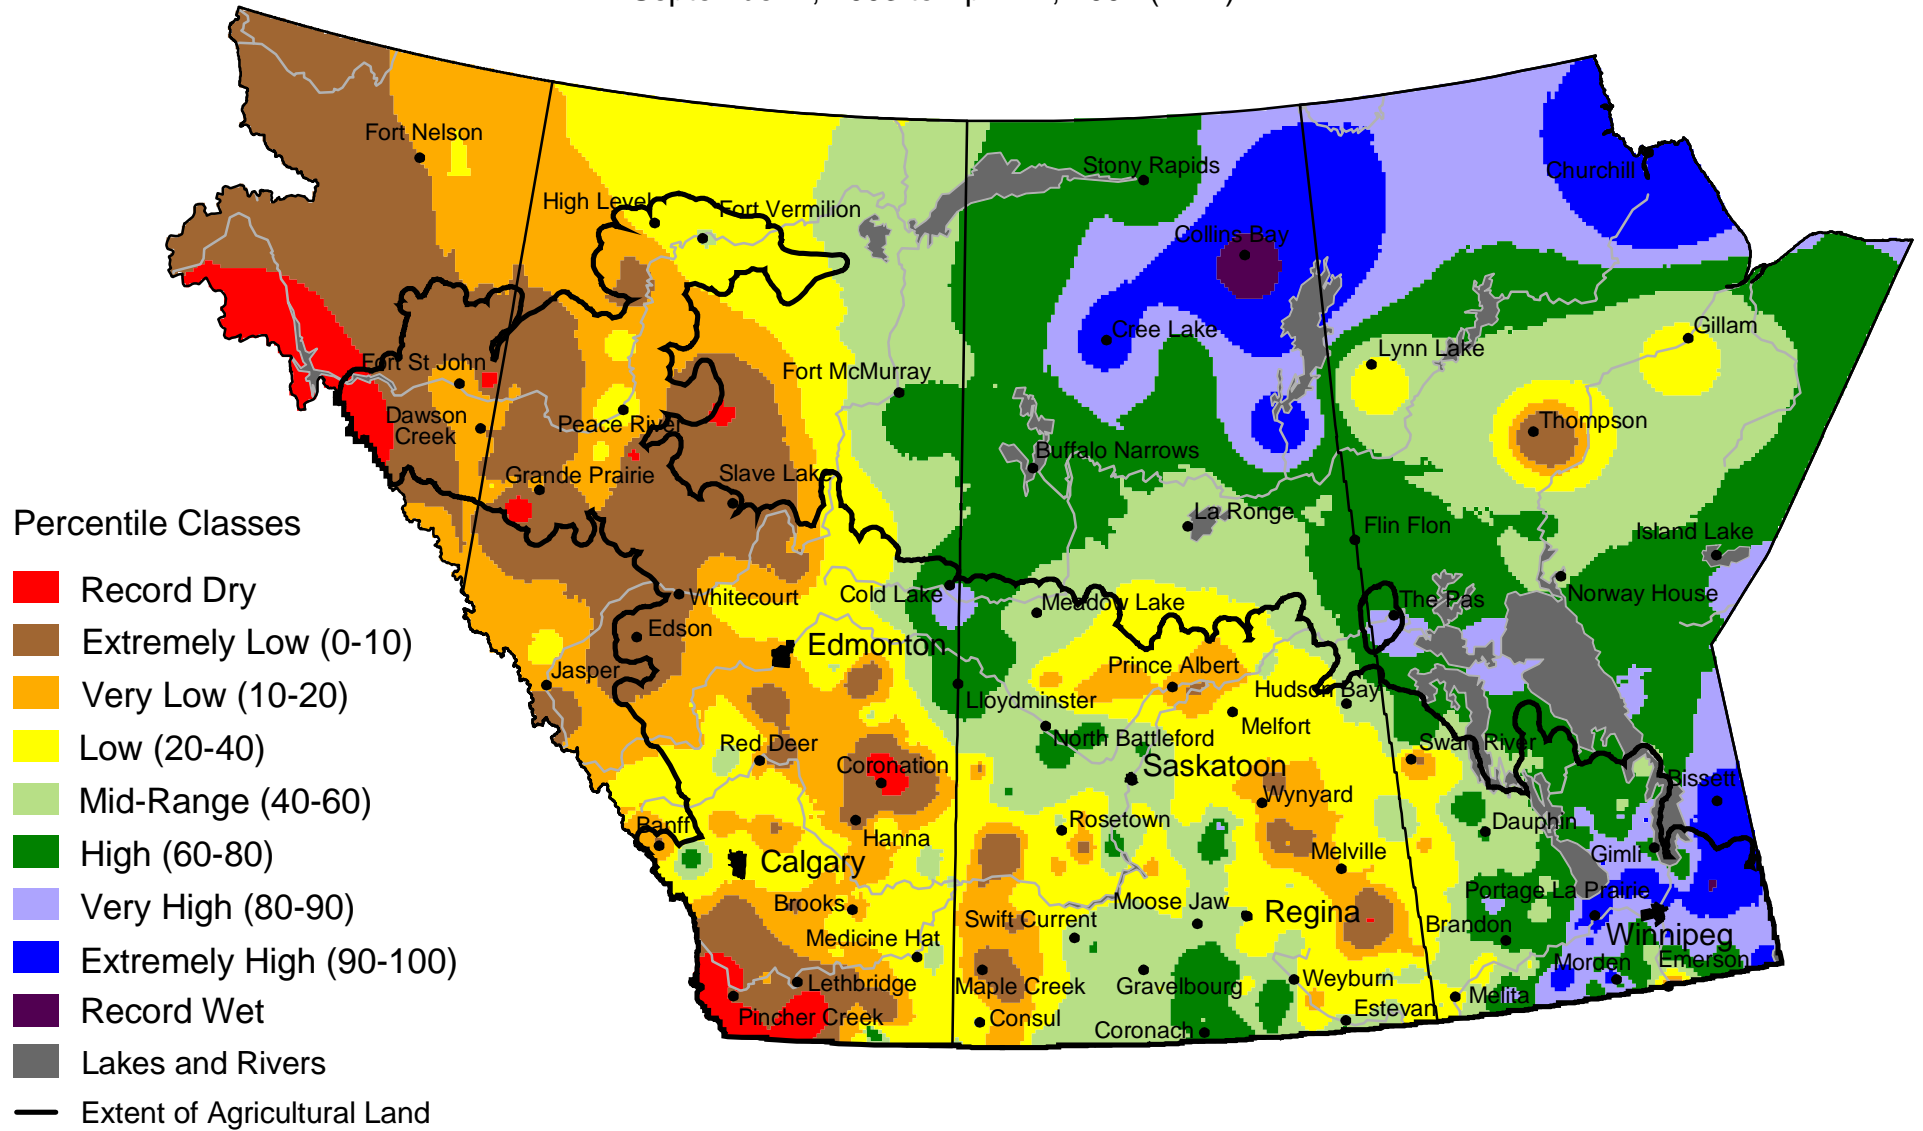

Current Precipitation Compared to Historical Distribution

September 1, 2003 to April 14, 2004 (A.M.)

Prepared by PFRA (Prairie Farm Rehabilitation Administration) using data from the Timely Climate Monitoring Network and the many federal and provincial agencies and volunteers that support it.