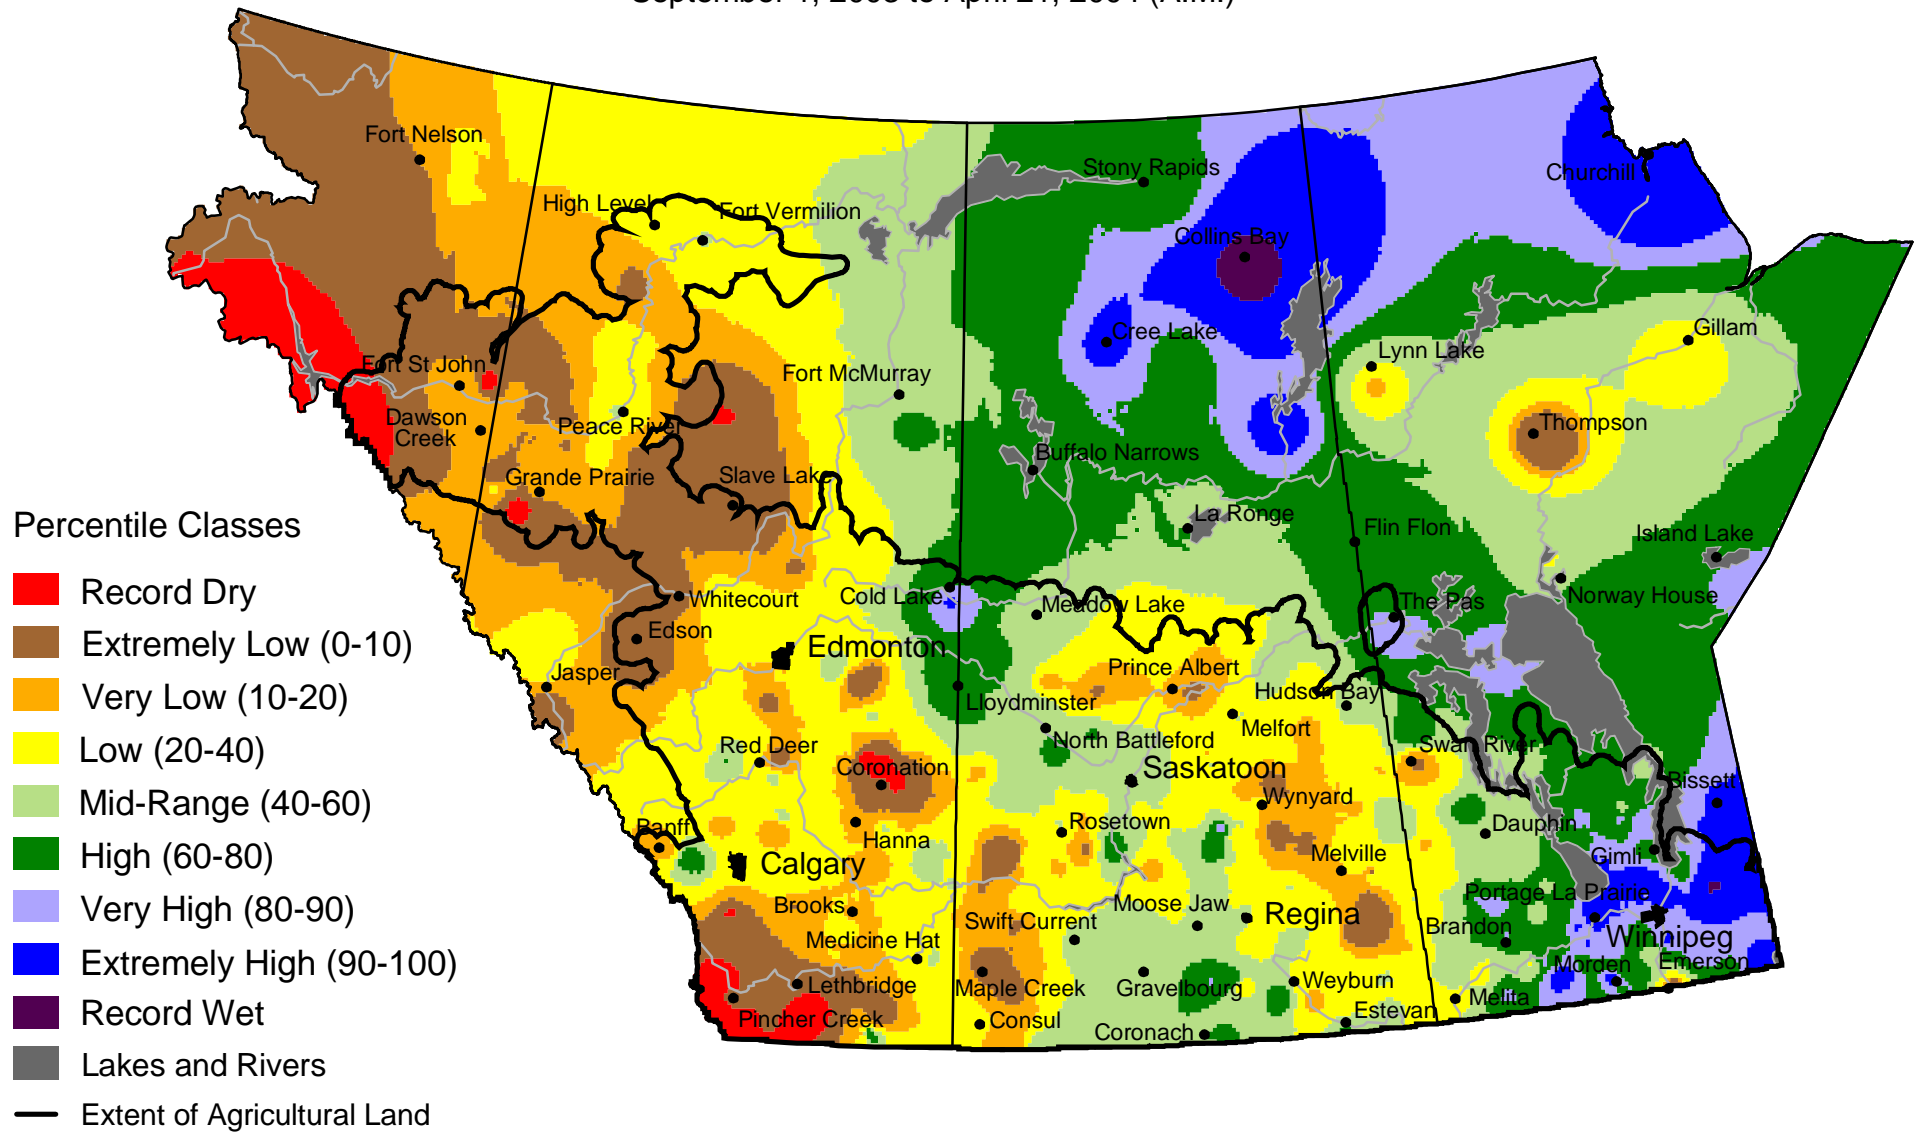

Current Precipitation Compared to Historical Distribution

September 1, 2003 to April 21, 2004 (A.M.)

Prepared by PFRA (Prairie Farm Rehabilitation Administration) using data from the Timely Climate Monitoring Network and the many federal and provincial agencies and volunteers that support it.