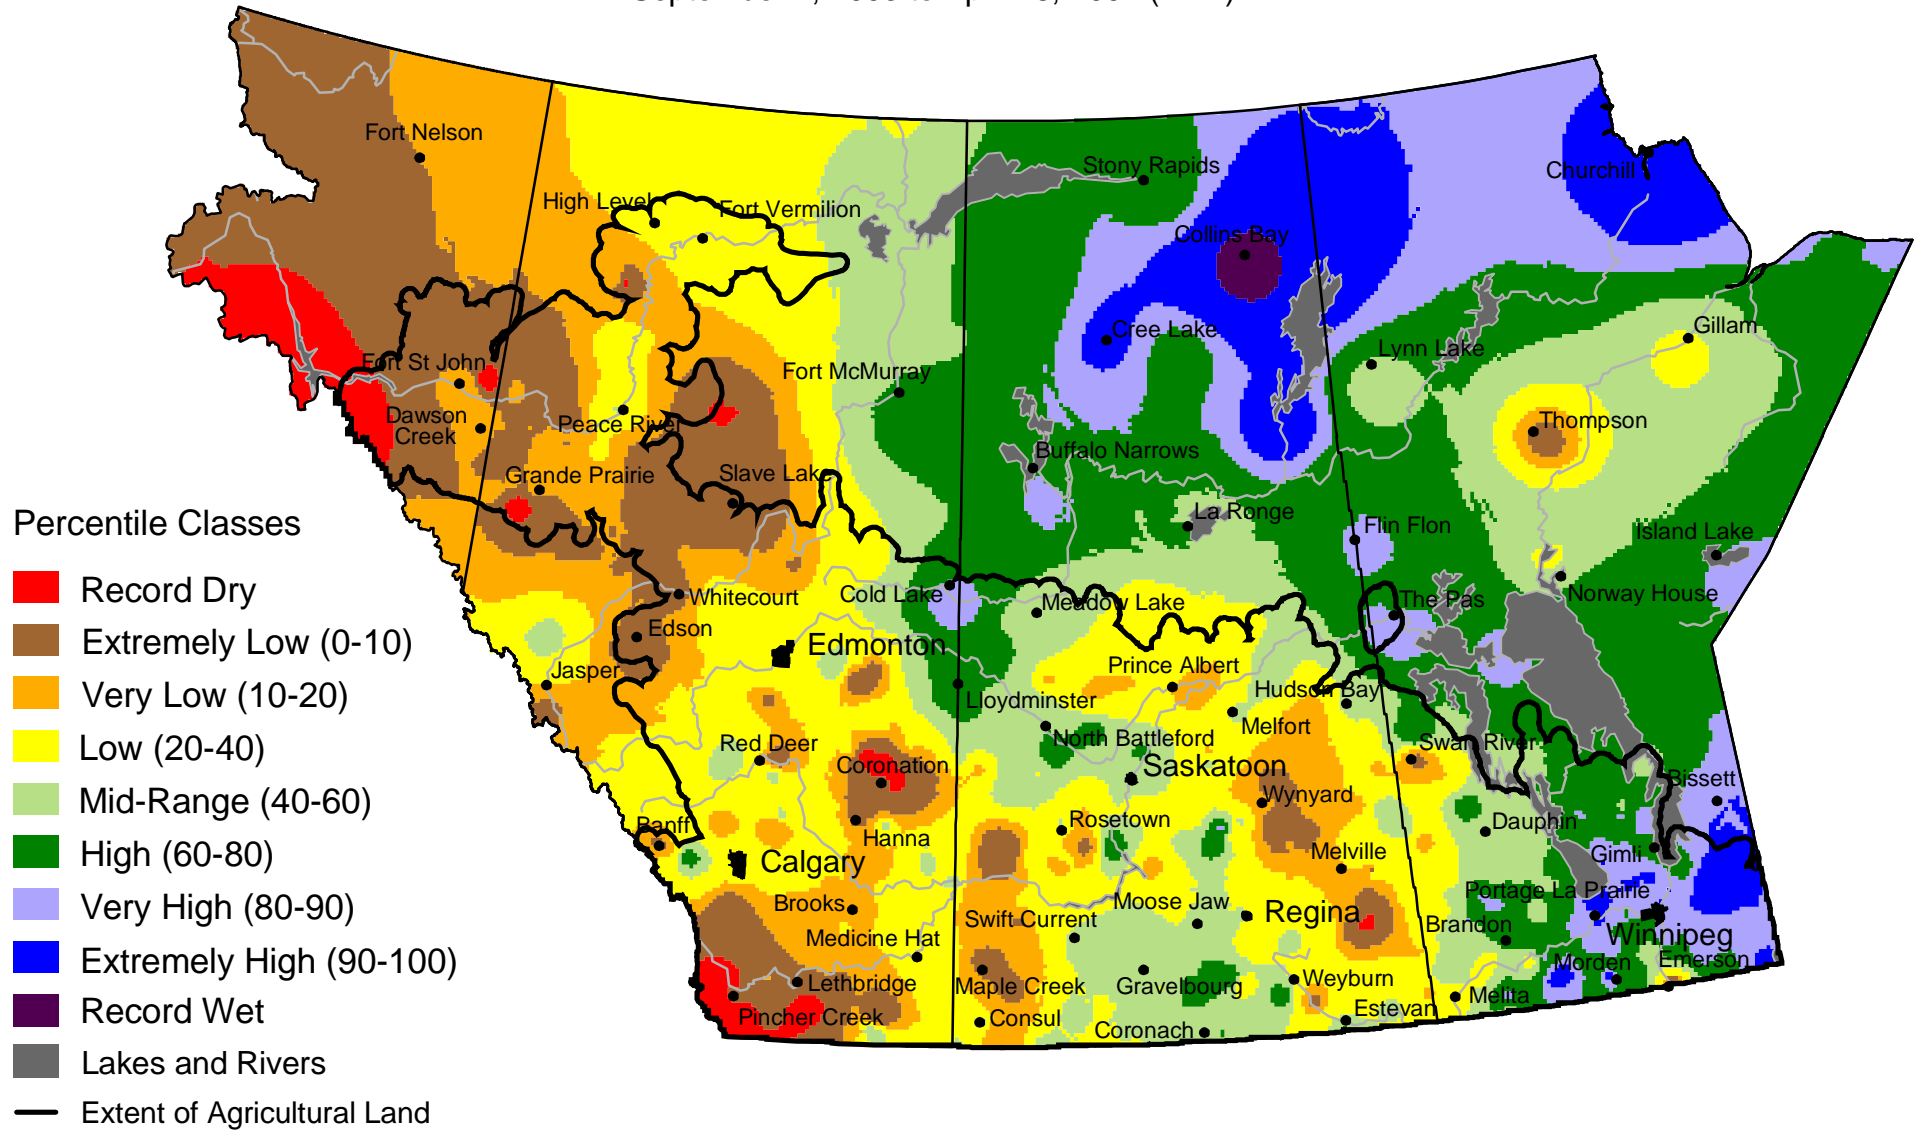

Current Precipitation Compared to Historical Distribution

September 1, 2003 to April 28, 2004 (A.M.)

Prepared by PFRA (Prairie Farm Rehabilitation Administration) using data from the Timely Climate Monitoring Network and the many federal and provincial agencies and volunteers that support it.