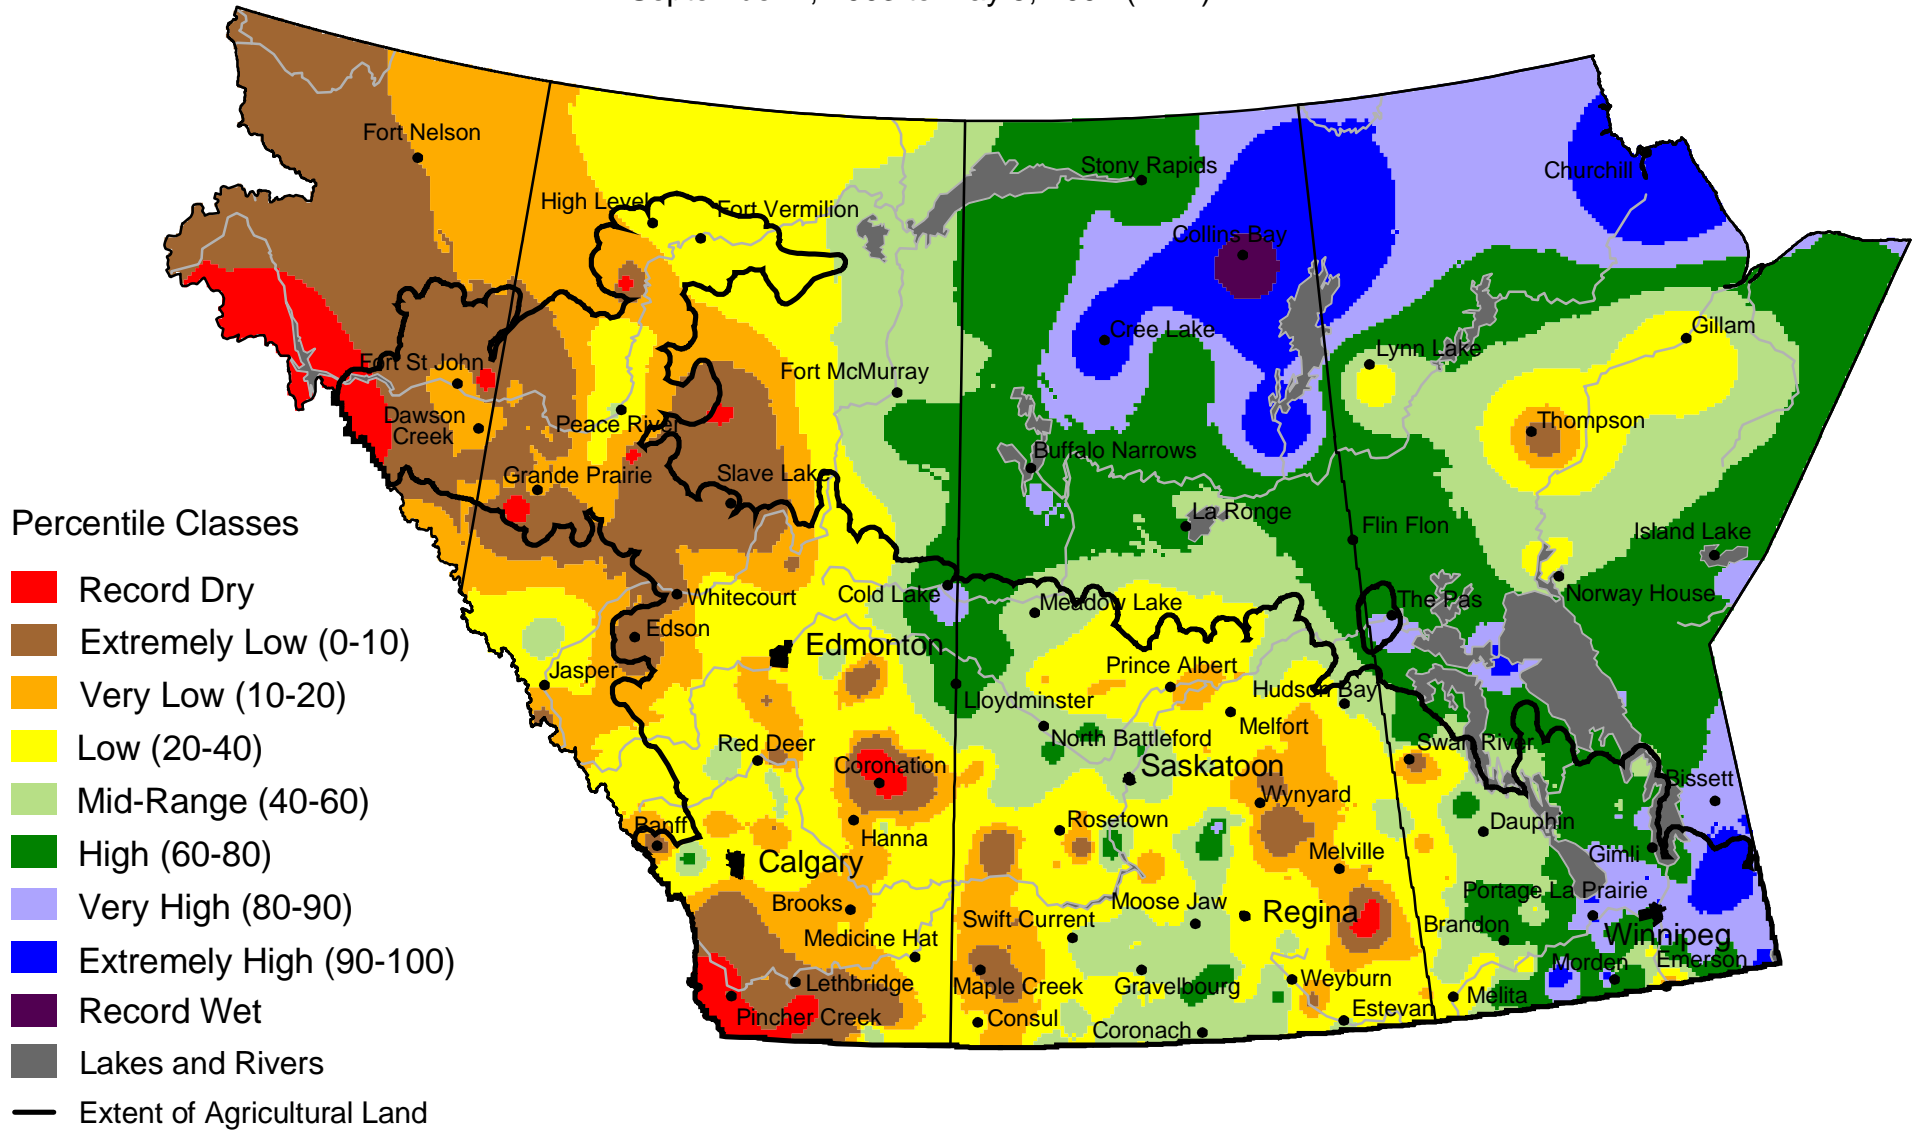

# Current Precipitation Compared to Historical Distribution

September 1, 2003 to May 5, 2004 (A.M.)

Prepared by PFRA (Prairie Farm Rehabilitation Administration) using data from the Timely Climate Monitoring Network and the many federal and provincial agencies and volunteers that support it.