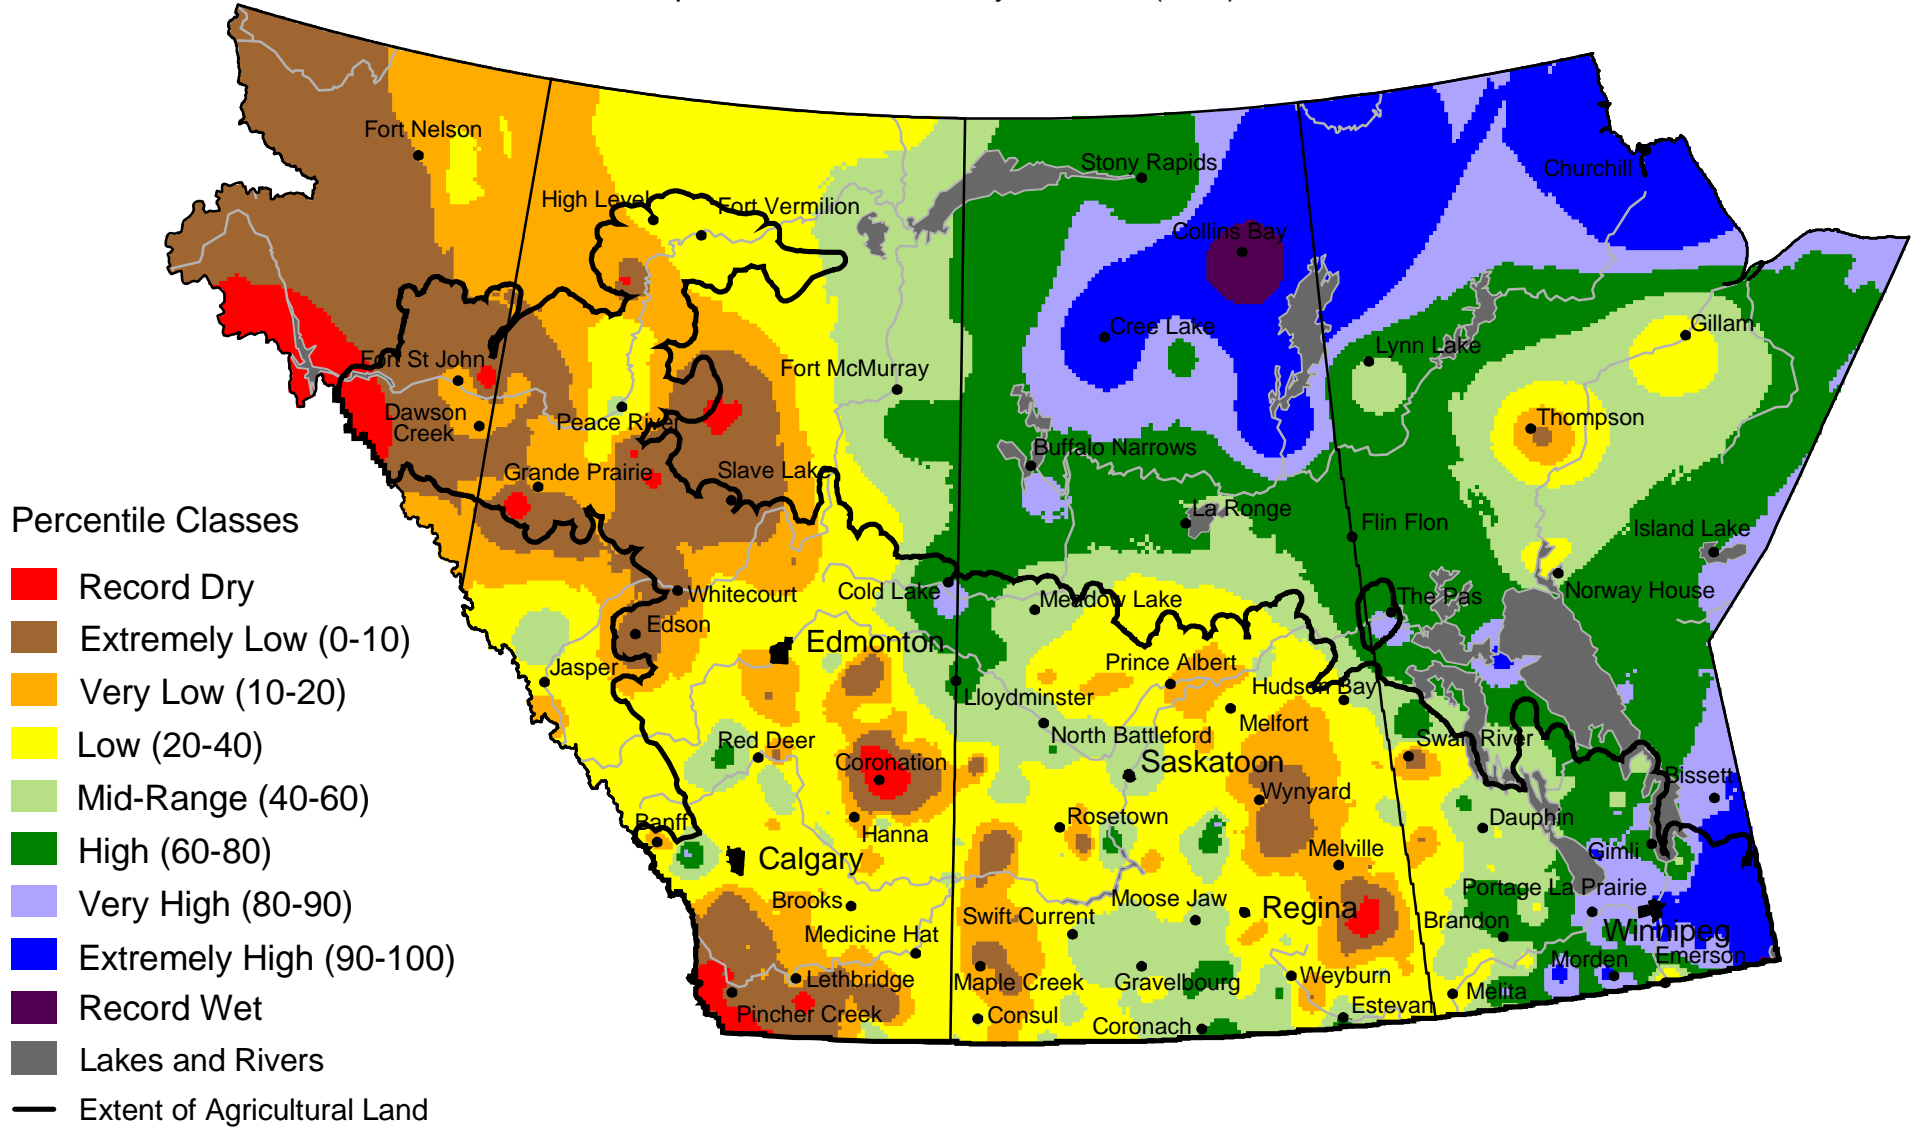

# Current Precipitation Compared to Historical Distribution

September 1, 2003 to May 12, 2004 (A.M.)

Prepared by PFRA (Prairie Farm Rehabilitation Administration) using data from the Timely Climate Monitoring Network and the many federal and provincial agencies and volunteers that support it.