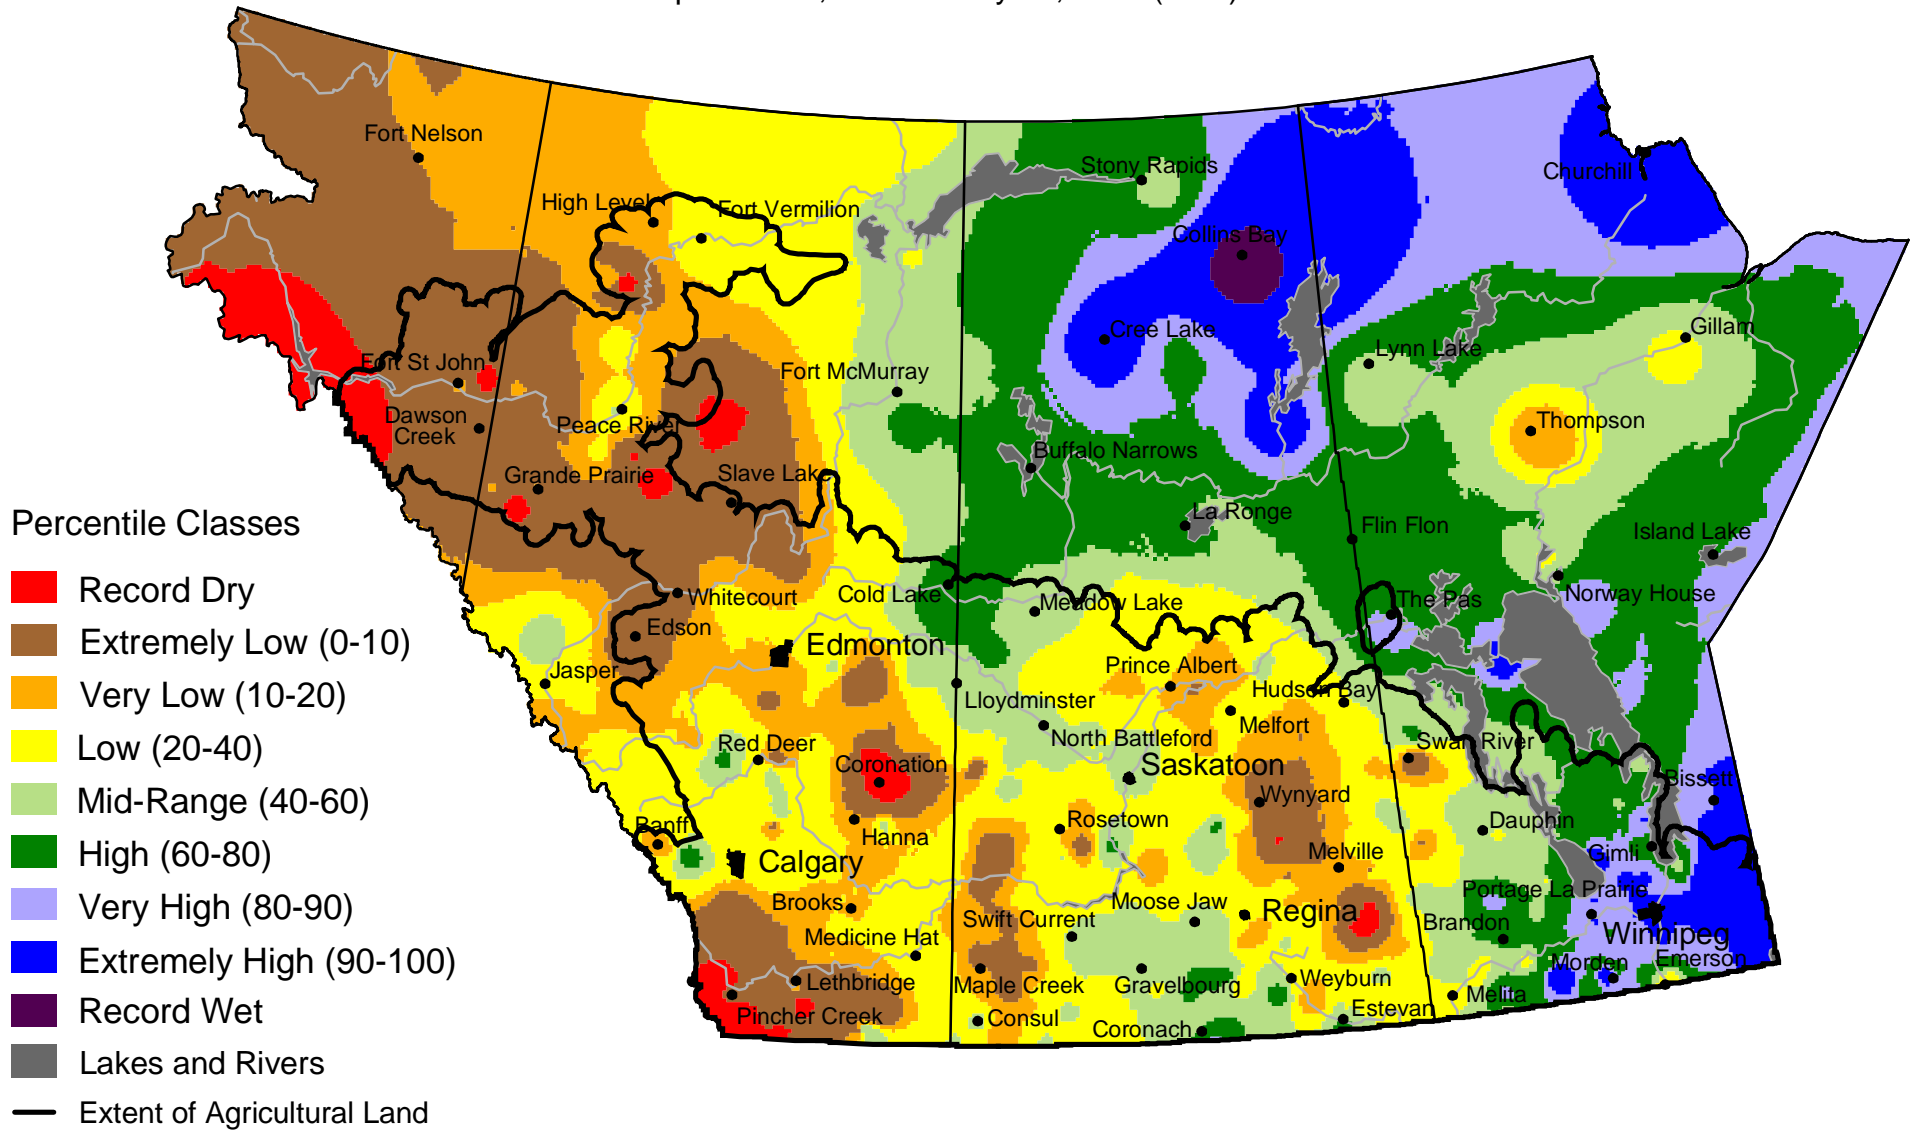

# Current Precipitation Compared to Historical Distribution

September 1, 2003 to May 19, 2004 (A.M.)

Prepared by PFRA (Prairie Farm Rehabilitation Administration) using data from the Timely Climate Monitoring Network and the many federal and provincial agencies and volunteers that support it.