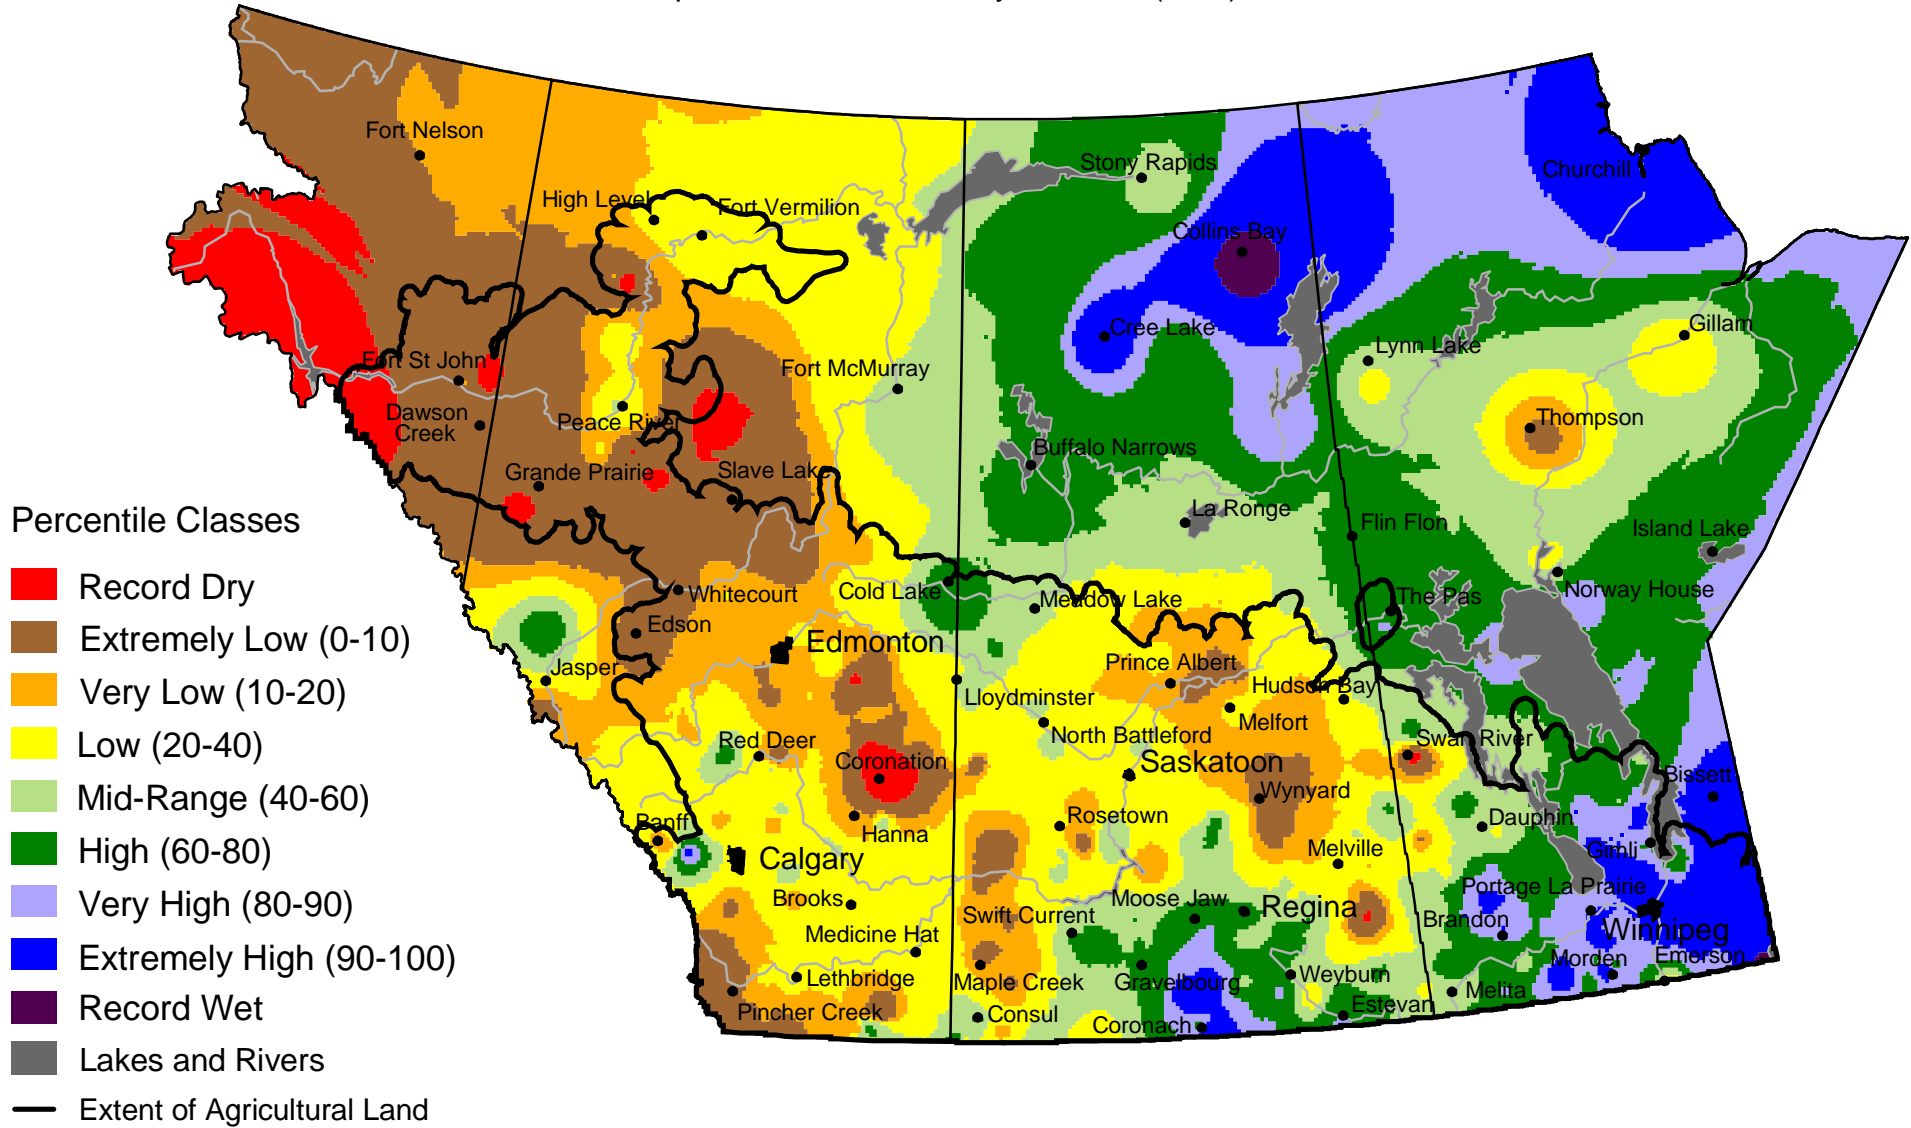

Current Precipitation Compared to Historical Distribution

September 1, 2003 to May 26, 2004 (A.M.)

Prepared by PFRA (Prairie Farm Rehabilitation Administration) using data from the Timely Climate Monitoring Network and the many federal and provincial agencies and volunteers that support it.