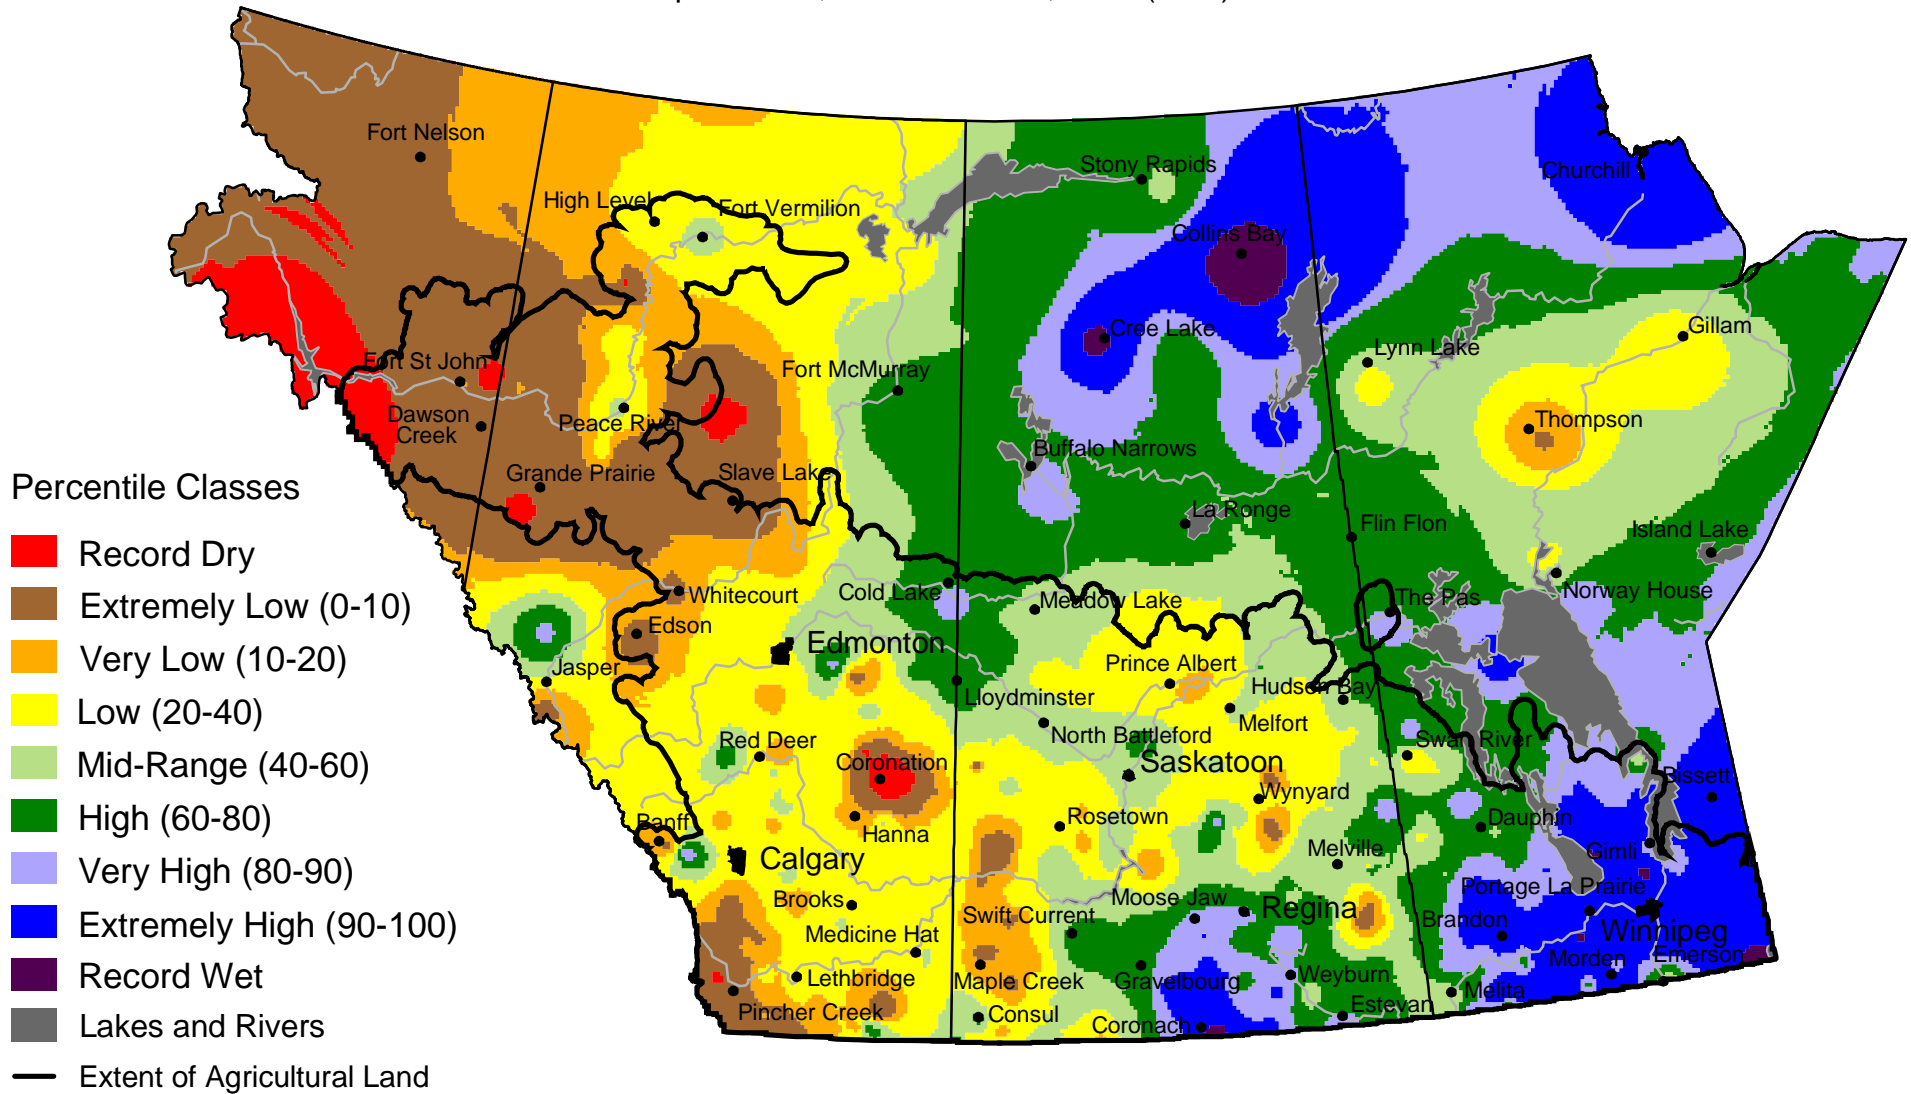

Current Precipitation Compared to Historical Distribution

September 1, 2003 to June 2, 2004 (A.M.)

www.agr.gc.ca/pfra/drought

Prepared by Agriculture and Agri-Food Canada (PFRA) using data from the Timely Climate Monitoring Network and the many federal and provincial agencies and volunteers that support it.