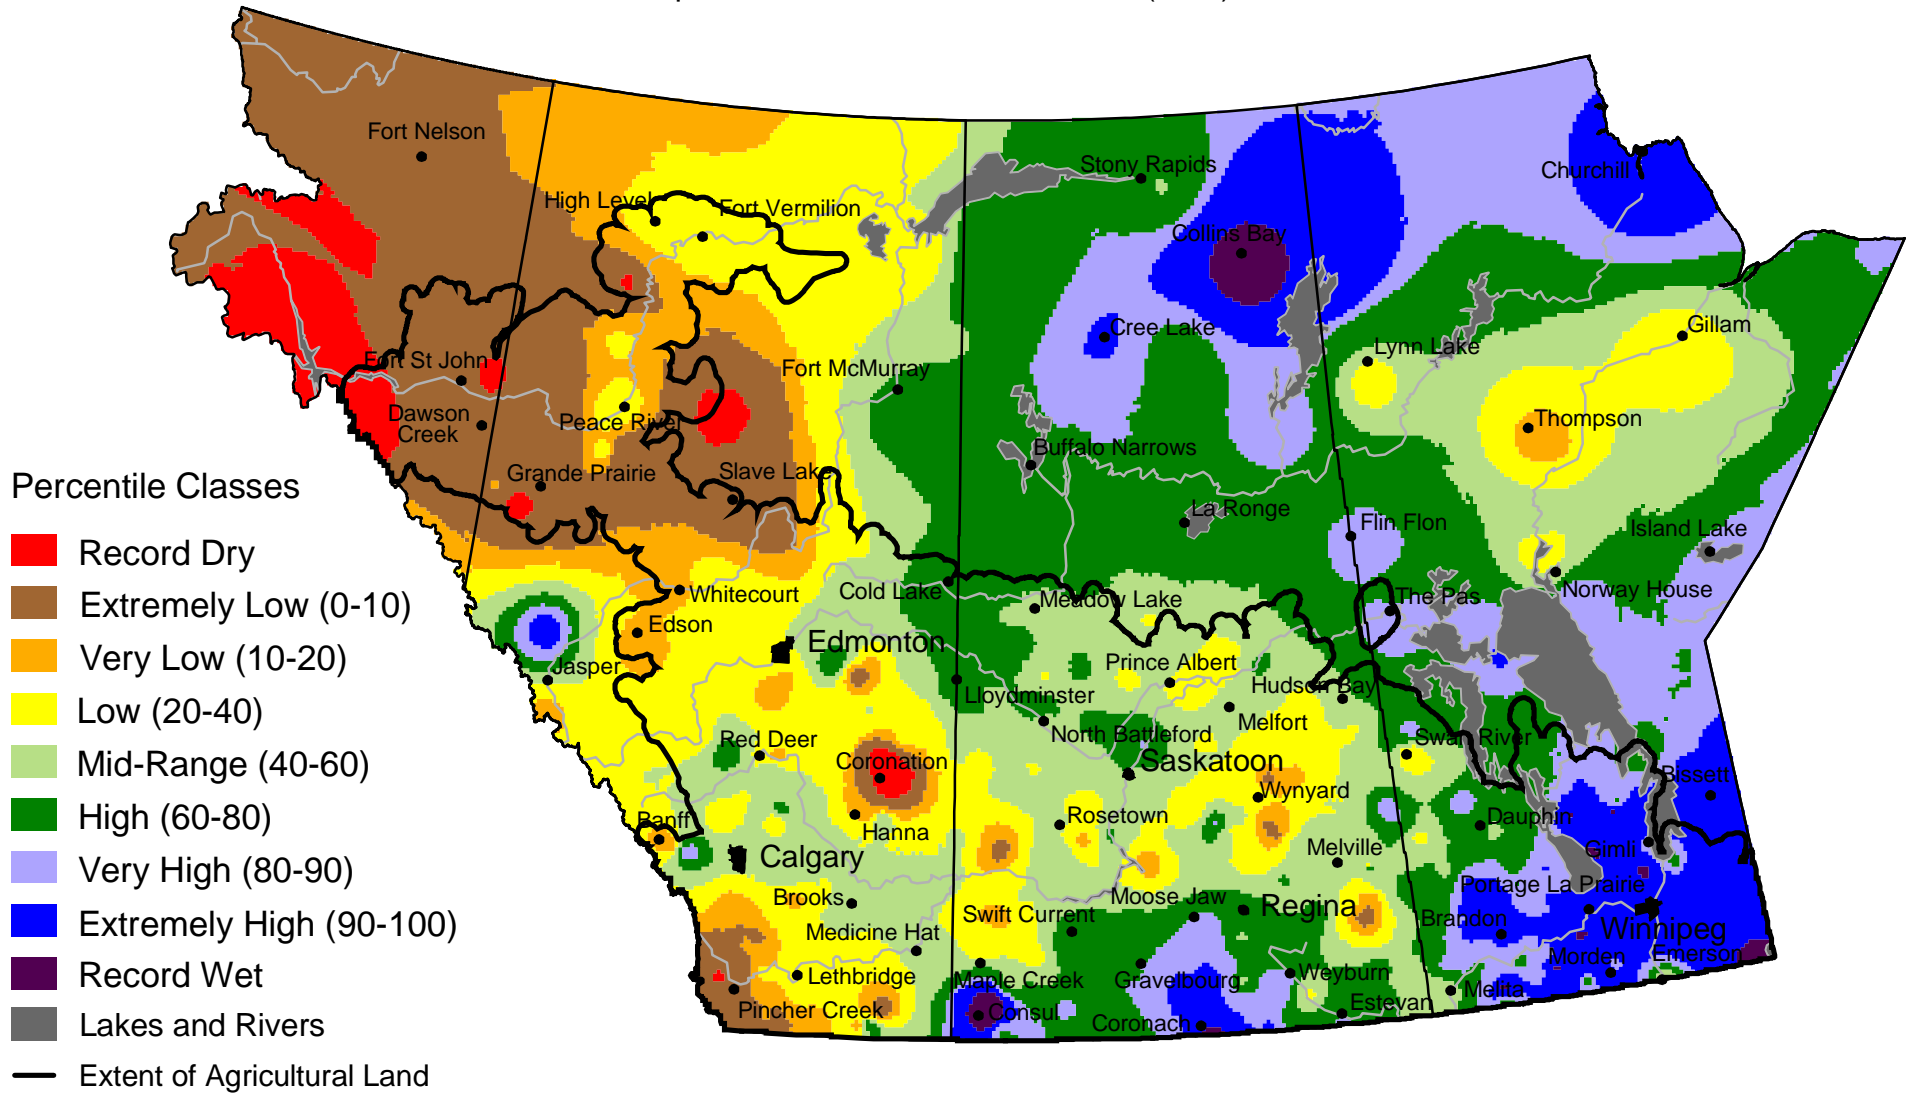

Current Precipitation Compared to Historical Distribution

September 1, 2003 to June 9, 2004 (A.M.)

www.agr.gc.ca/pfra/drought

Prepared by Agriculture and Agri-Food Canada (PFRA) using data from the Timely Climate Monitoring Network and the many federal and provincial agencies and volunteers that support it.