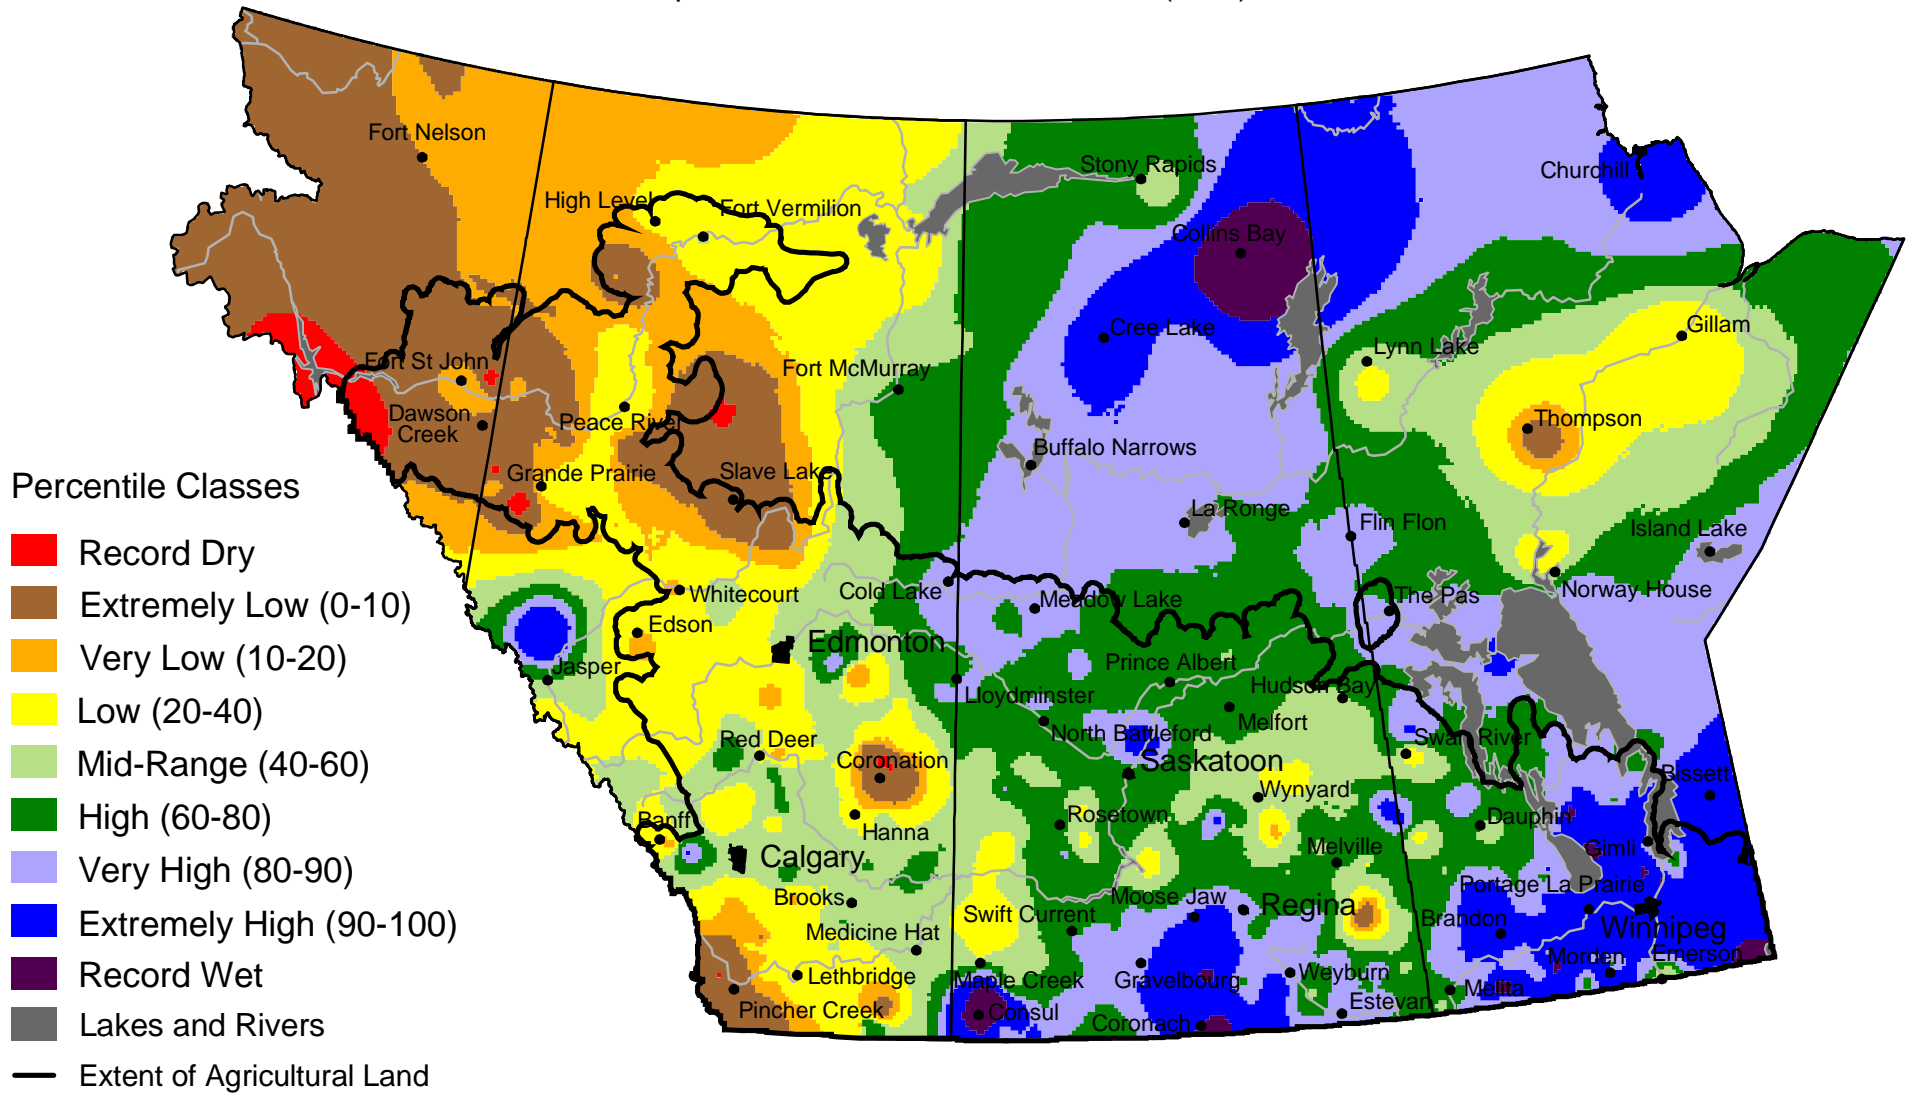

# Current Precipitation Compared to Historical Distribution

September 1, 2003 to June 16, 2004 (A.M.)

[www.agr.gc.ca/pfra/drought](http://www.agr.gc.ca/pfra/drought)

Prepared by Agriculture and Agri-Food Canada (PFRA) using data from the Timely Climate Monitoring Network and the many federal and provincial agencies and volunteers that support it.