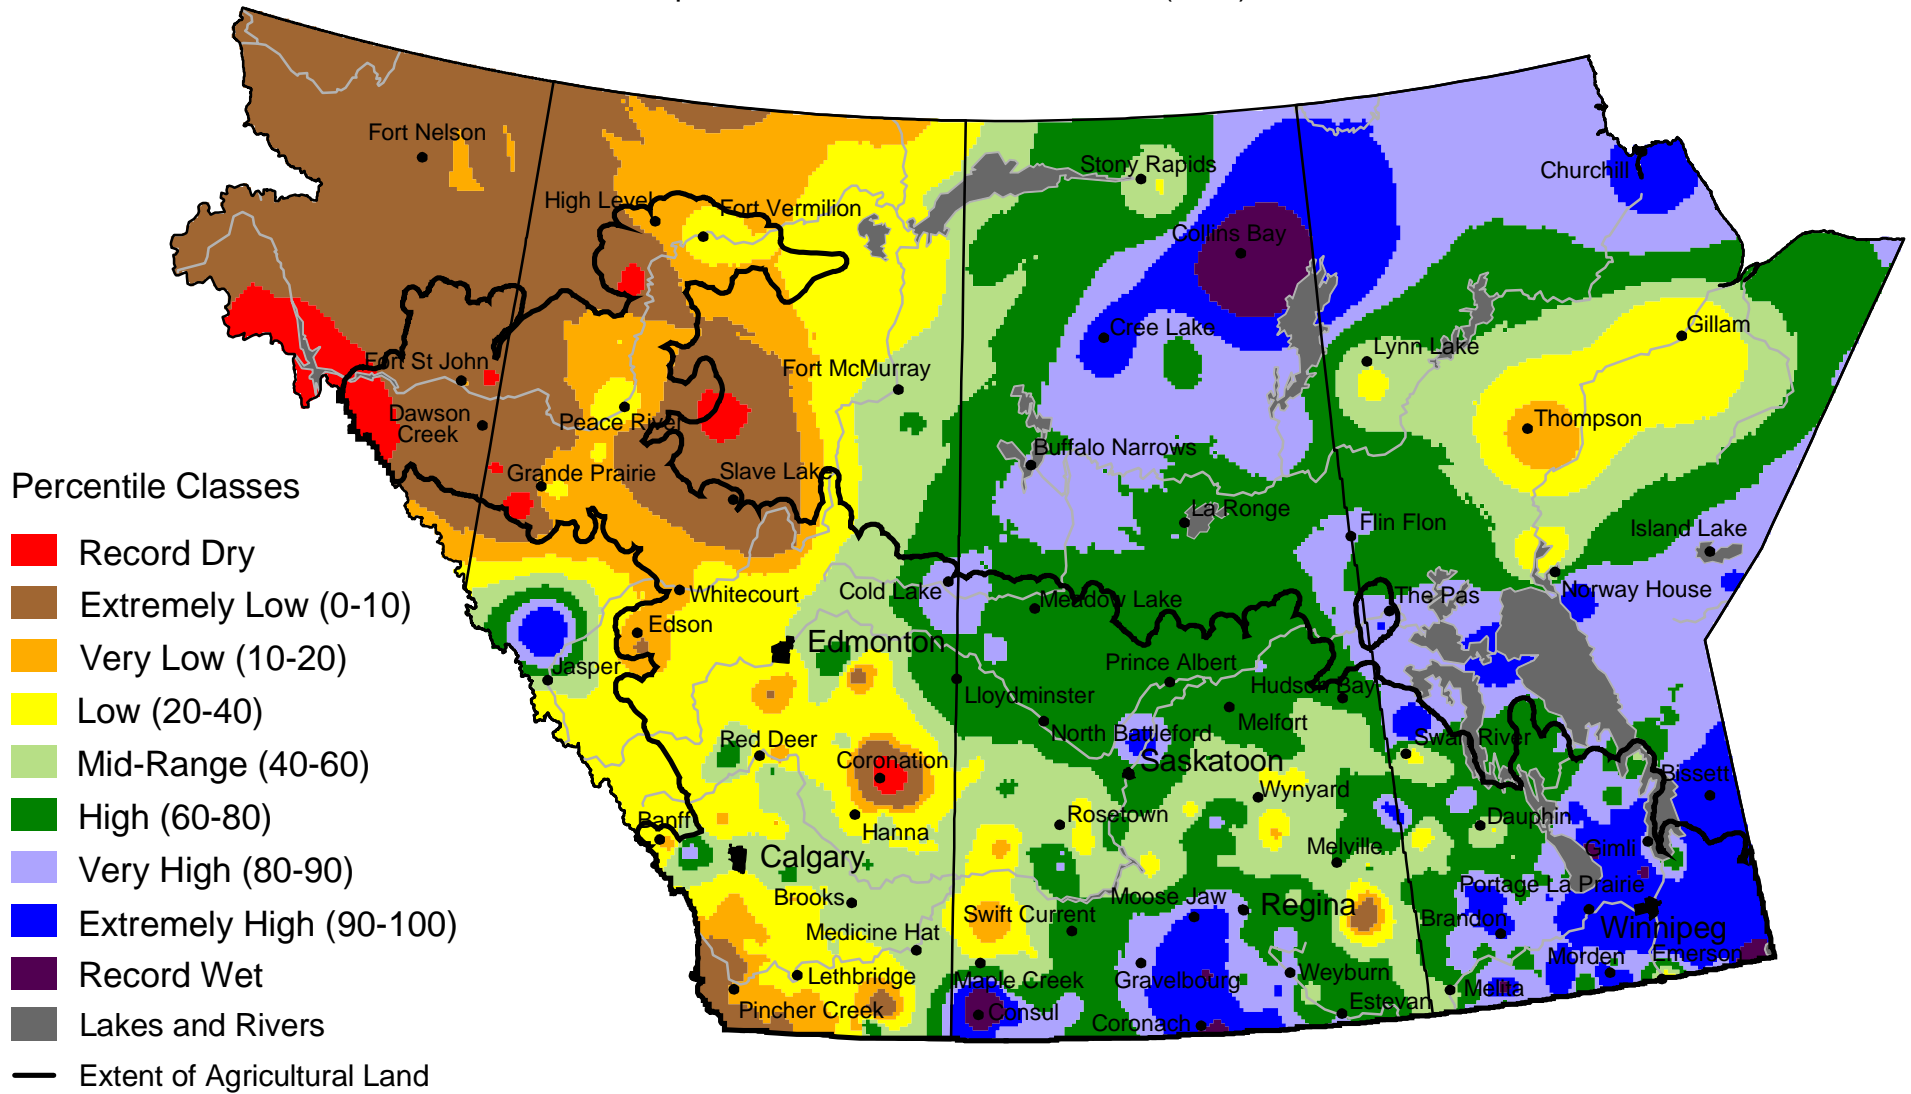

Current Precipitation Compared to Historical Distribution

September 1, 2003 to June 23, 2004 (A.M.)

www.agr.gc.ca/pfra/drought

Prepared by Agriculture and Agri-Food Canada (PFRA) using data from the Timely Climate Monitoring Network and the many federal and provincial agencies and volunteers that support it.