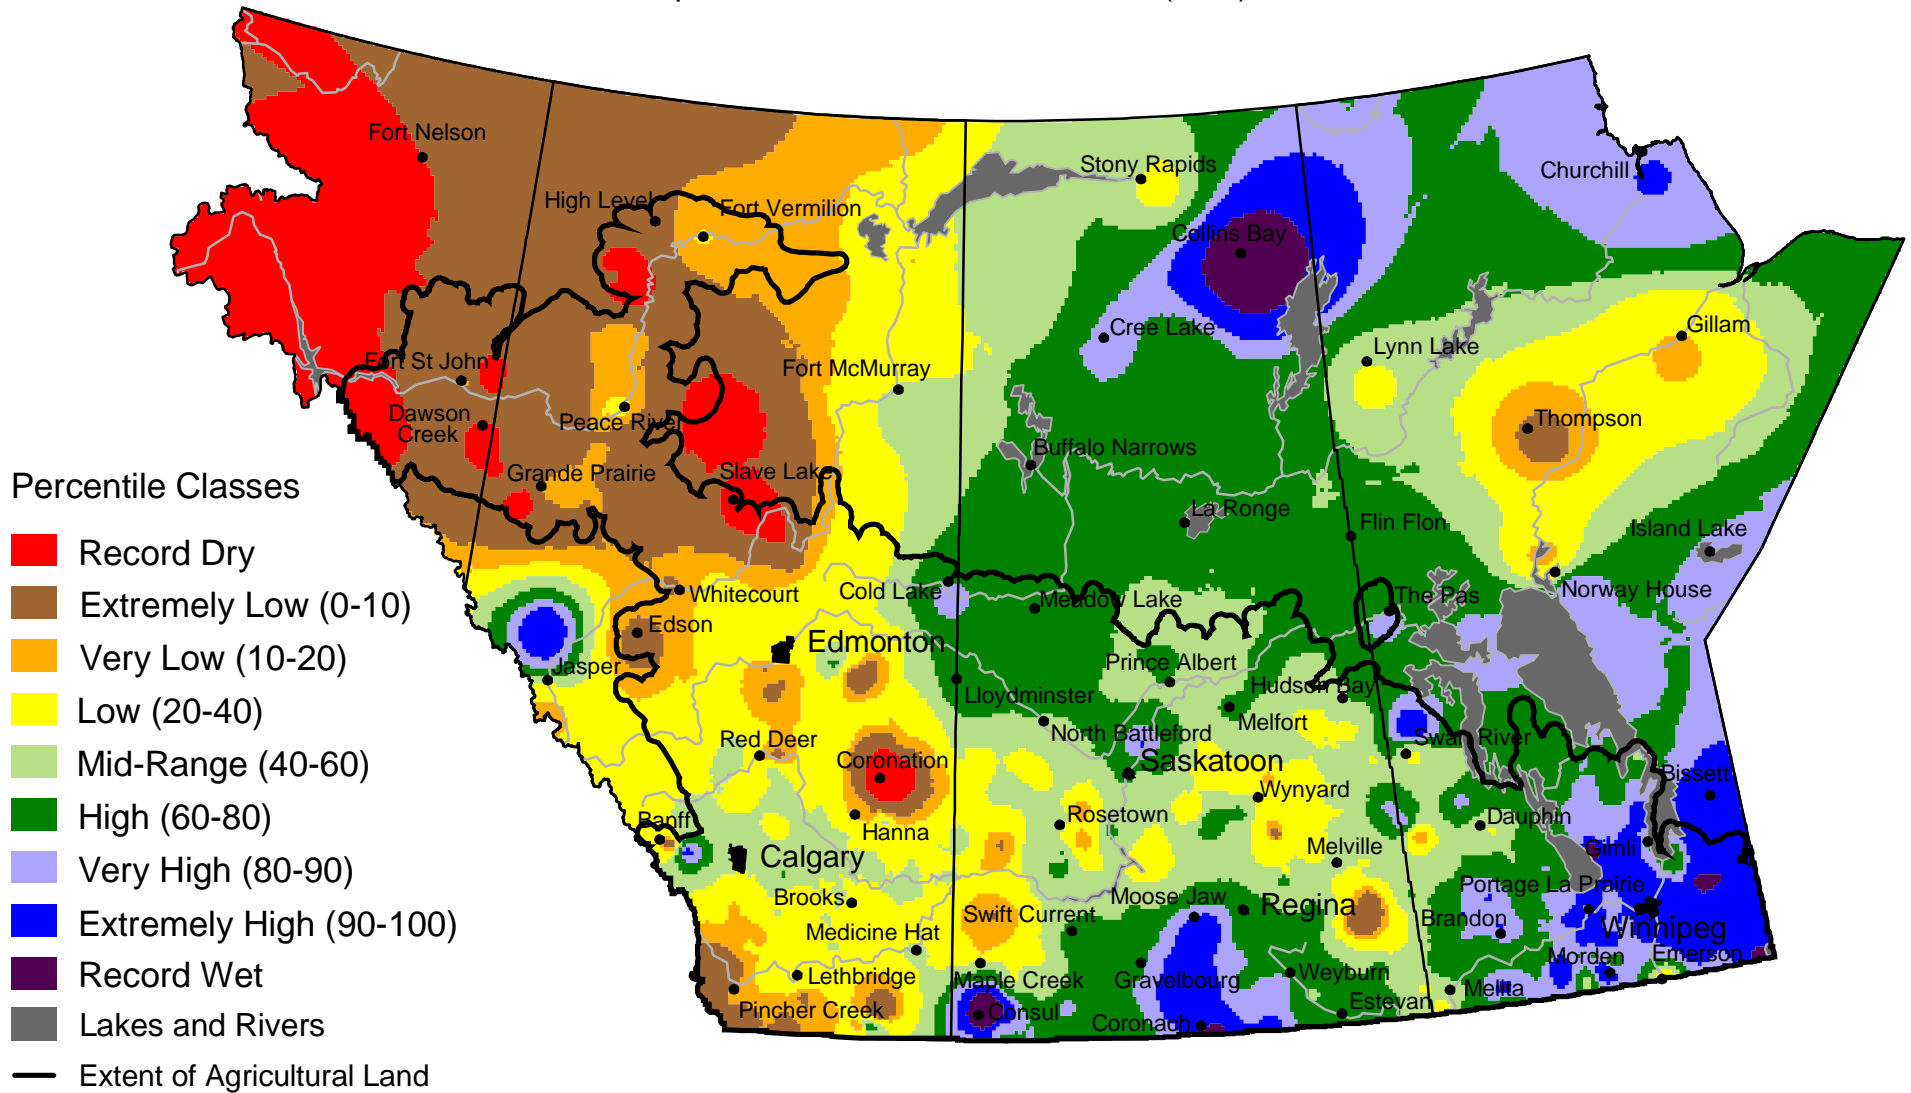

# Current Precipitation Compared to Historical Distribution

September 1, 2003 to June 30, 2004 (A.M.)

[www.agr.gc.ca/pfra/drought](http://www.agr.gc.ca/pfra/drought)

Prepared by Agriculture and Agri-Food Canada (PFRA) using data from the Timely Climate Monitoring Network and the many federal and provincial agencies and volunteers that support it.