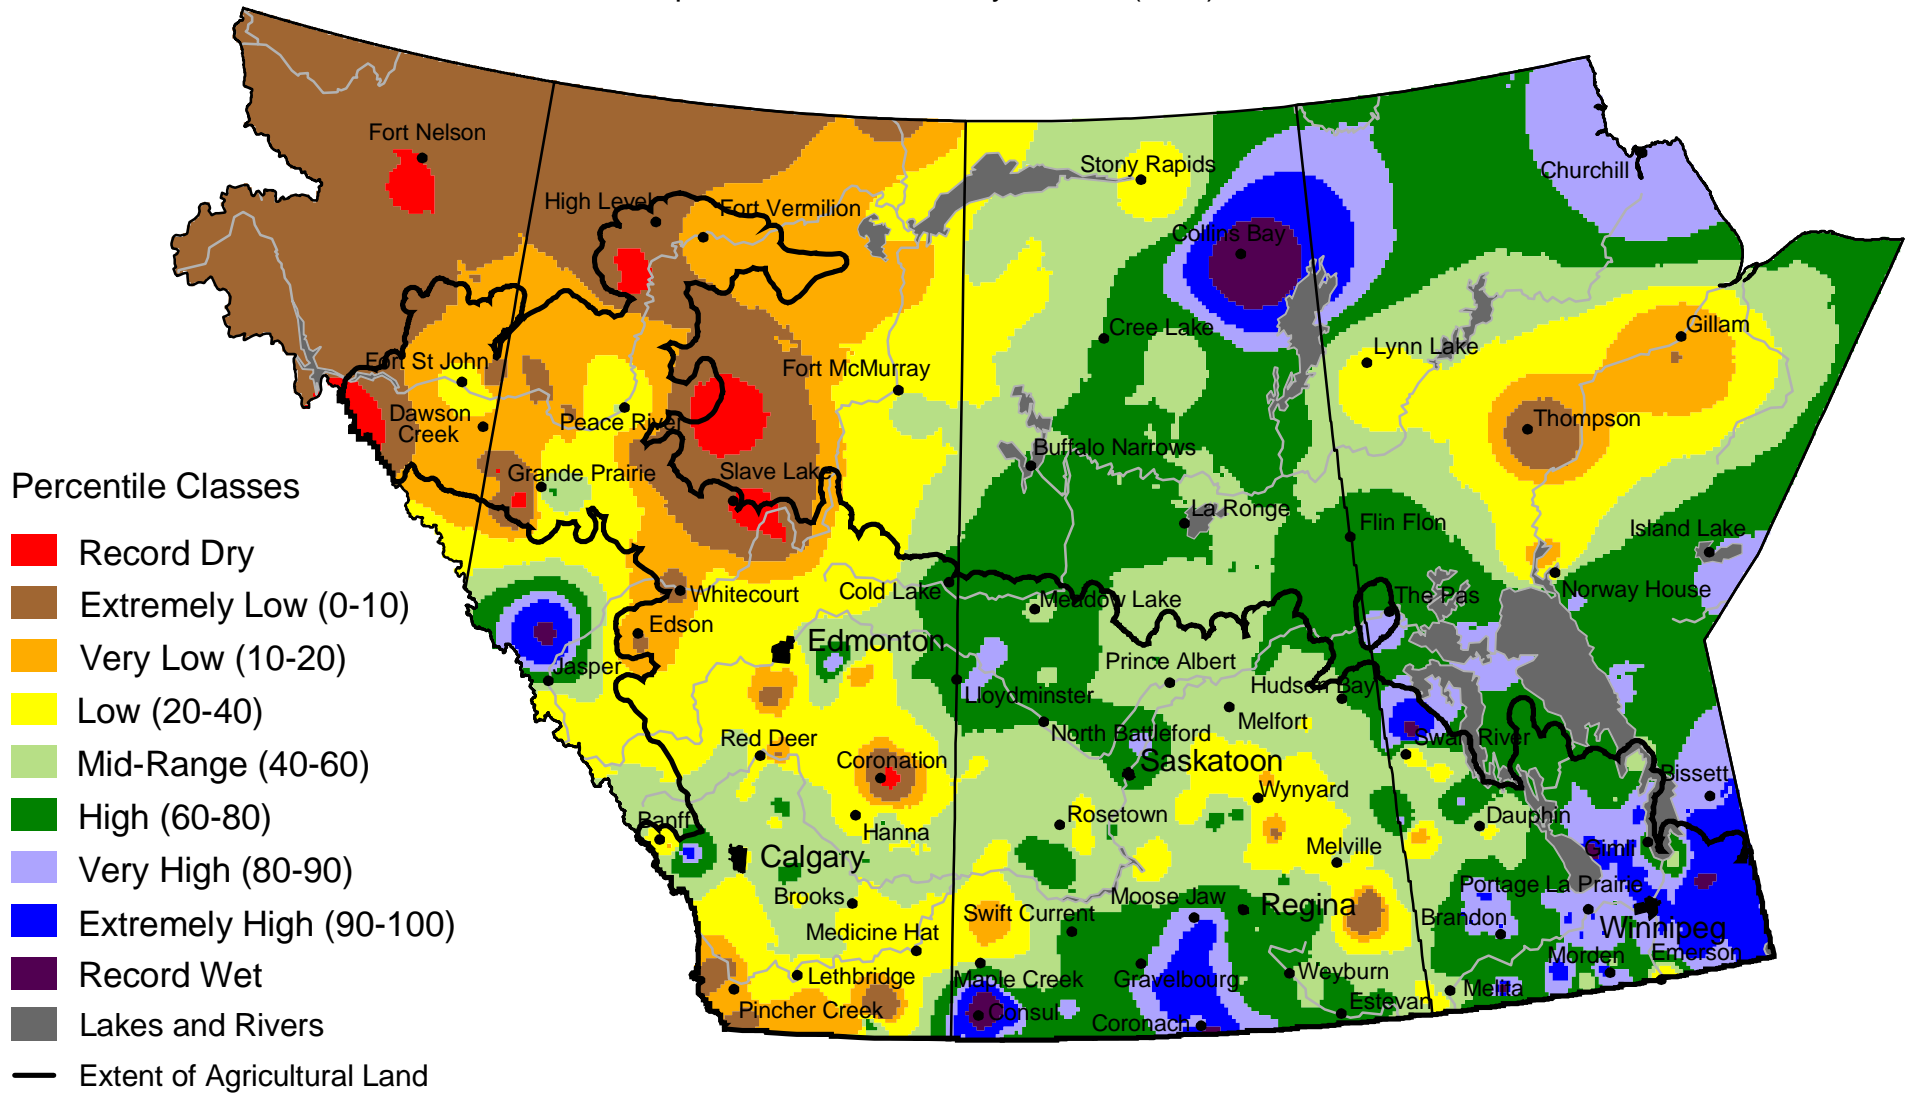

Current Precipitation Compared to Historical Distribution

September 1, 2003 to July 7, 2004 (A.M.)

www.agr.gc.ca/pfra/drought

Prepared by Agriculture and Agri-Food Canada (PFRA) using data from the Timely Climate Monitoring Network and the many federal and provincial agencies and volunteers that support it.