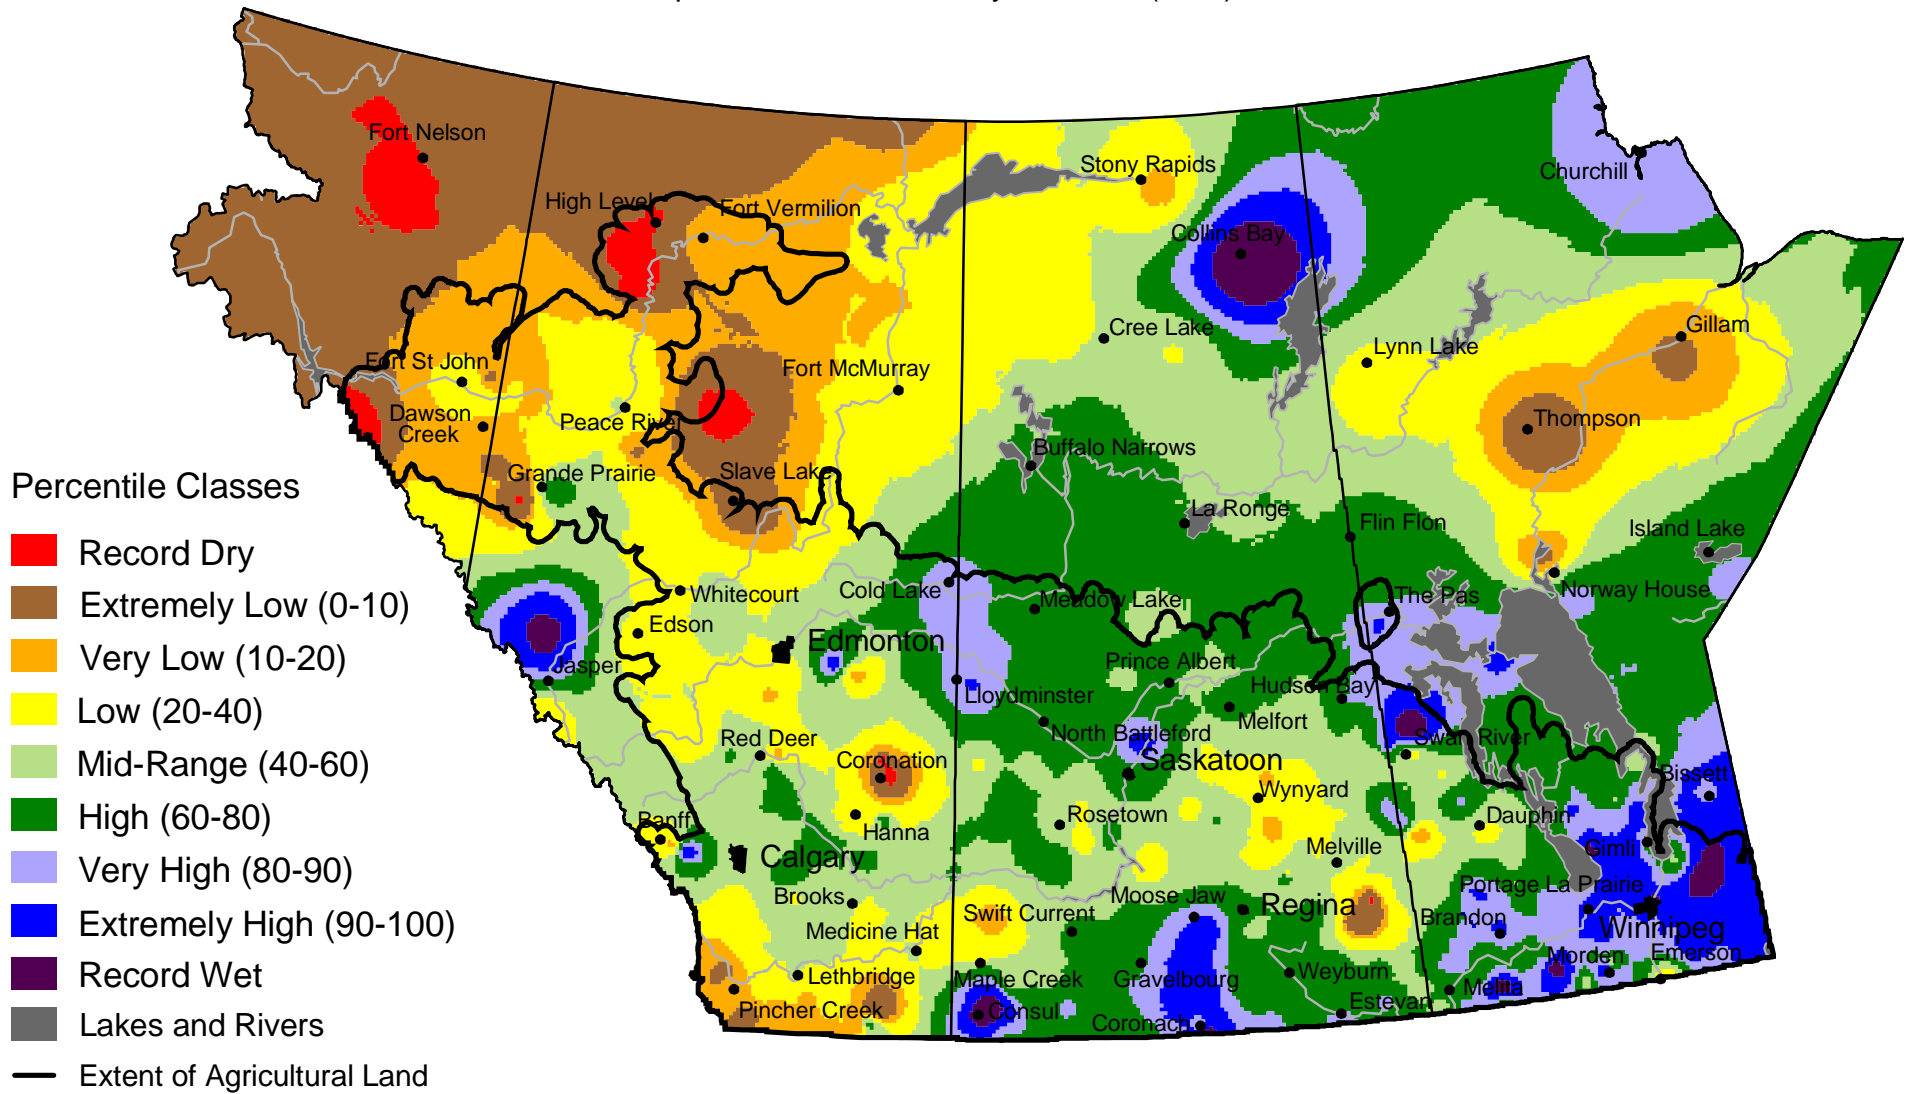

Current Precipitation Compared to Historical Distribution

September 1, 2003 to July 14, 2004 (A.M.)

www.agr.gc.ca/pfra/drought

Prepared by Agriculture and Agri-Food Canada (PFRA) using data from the Timely Climate Monitoring Network and the many federal and provincial agencies and volunteers that support it.