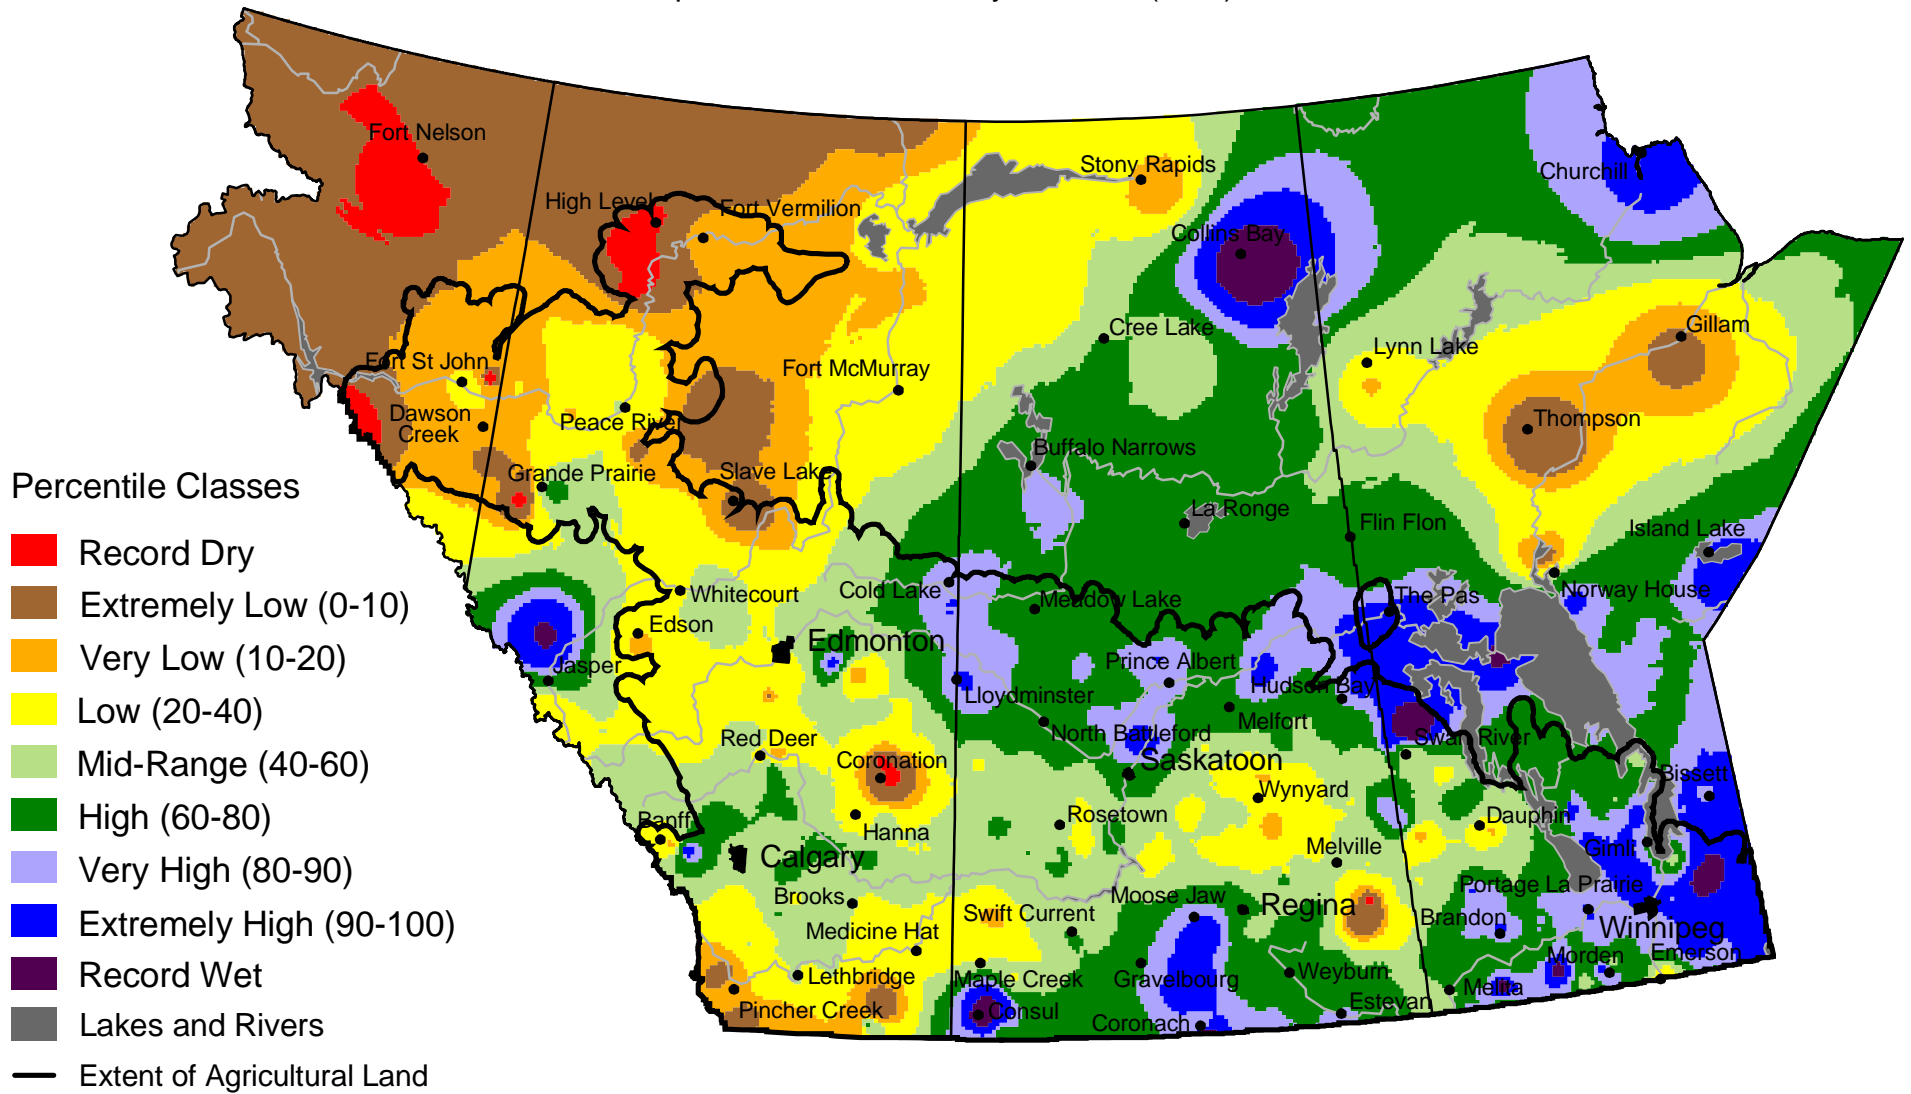

Current Precipitation Compared to Historical Distribution

September 1, 2003 to July 21, 2004 (A.M.)

www.agr.gc.ca/pfra/drought

Prepared by Agriculture and Agri-Food Canada (PFRA) using data from the Timely Climate Monitoring Network and the many federal and provincial agencies and volunteers that support it.