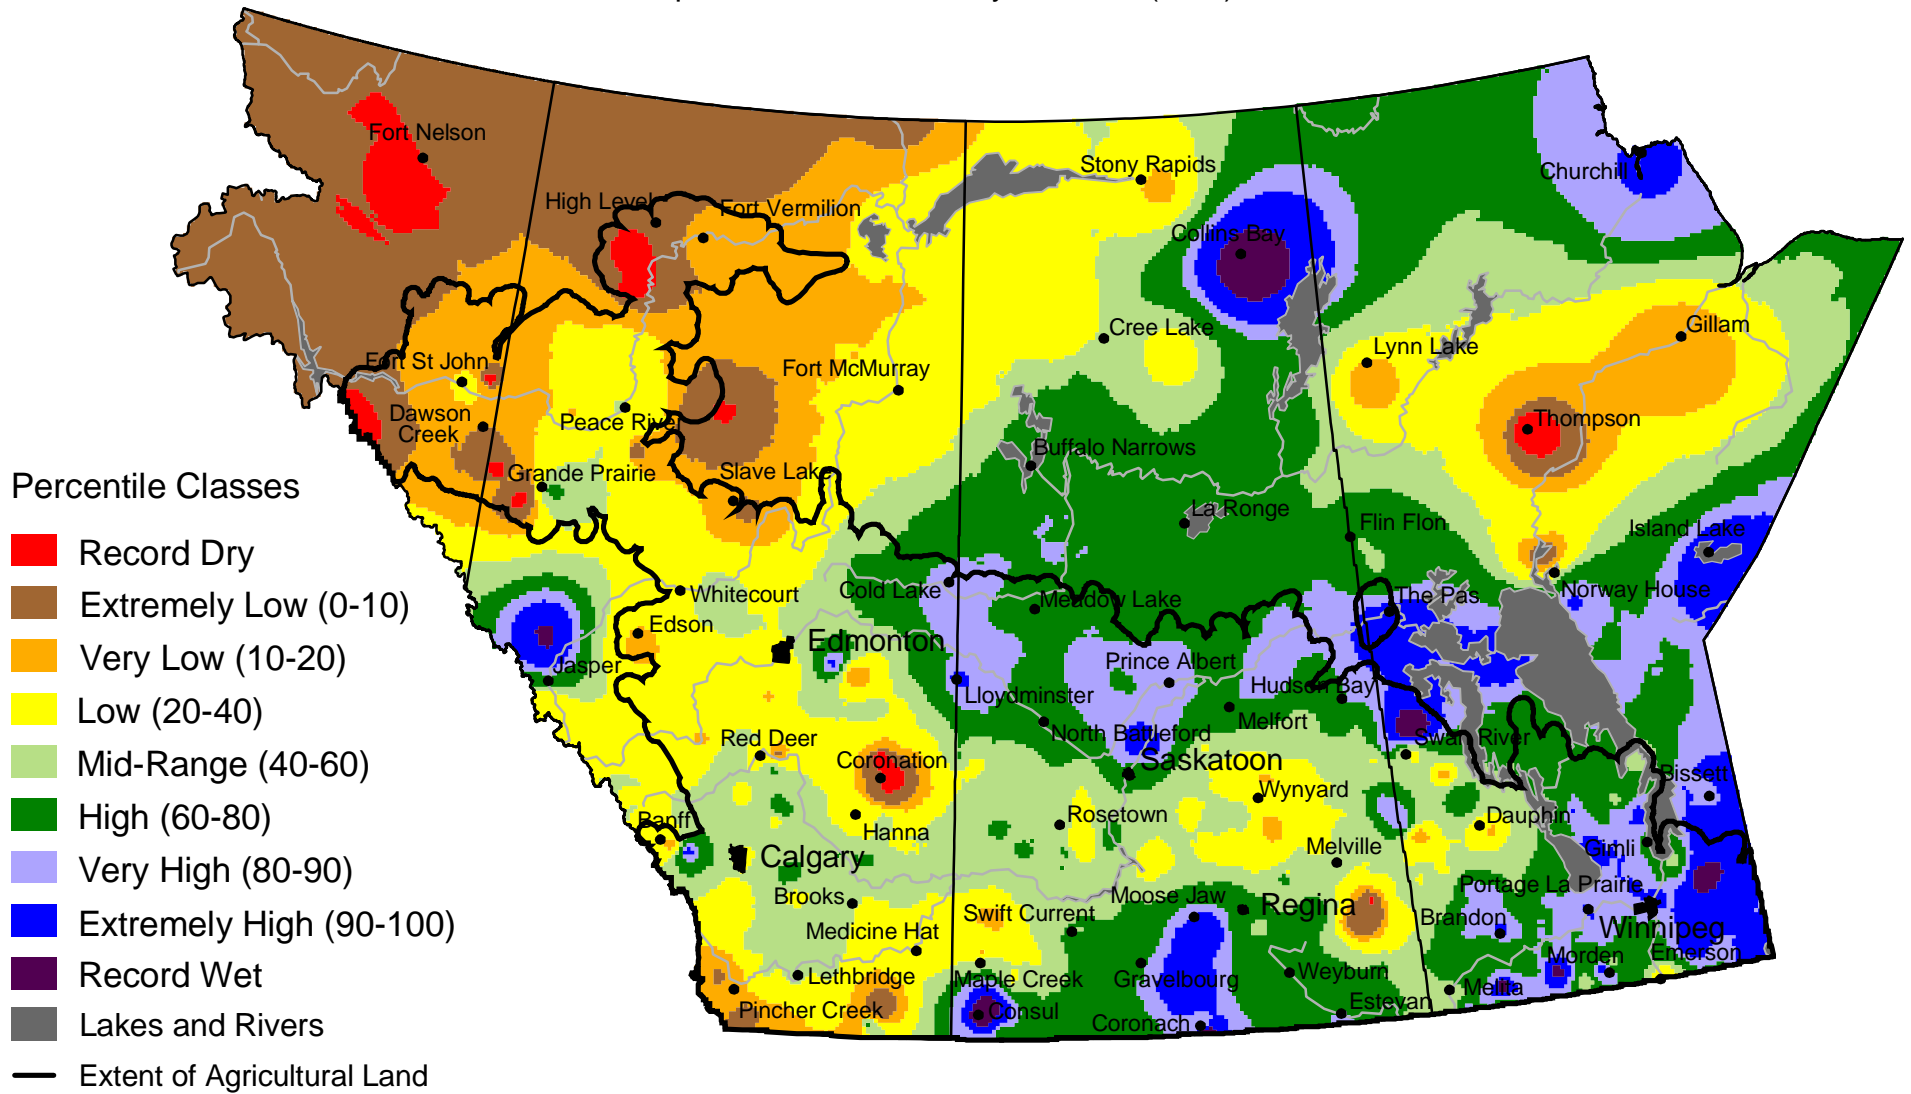

Current Precipitation Compared to Historical Distribution

September 1, 2003 to July 28, 2004 (A.M.)

www.agr.gc.ca/pfra/drought

Prepared by Agriculture and Agri-Food Canada (PFRA) using data from the Timely Climate Monitoring Network and the many federal and provincial agencies and volunteers that support it.