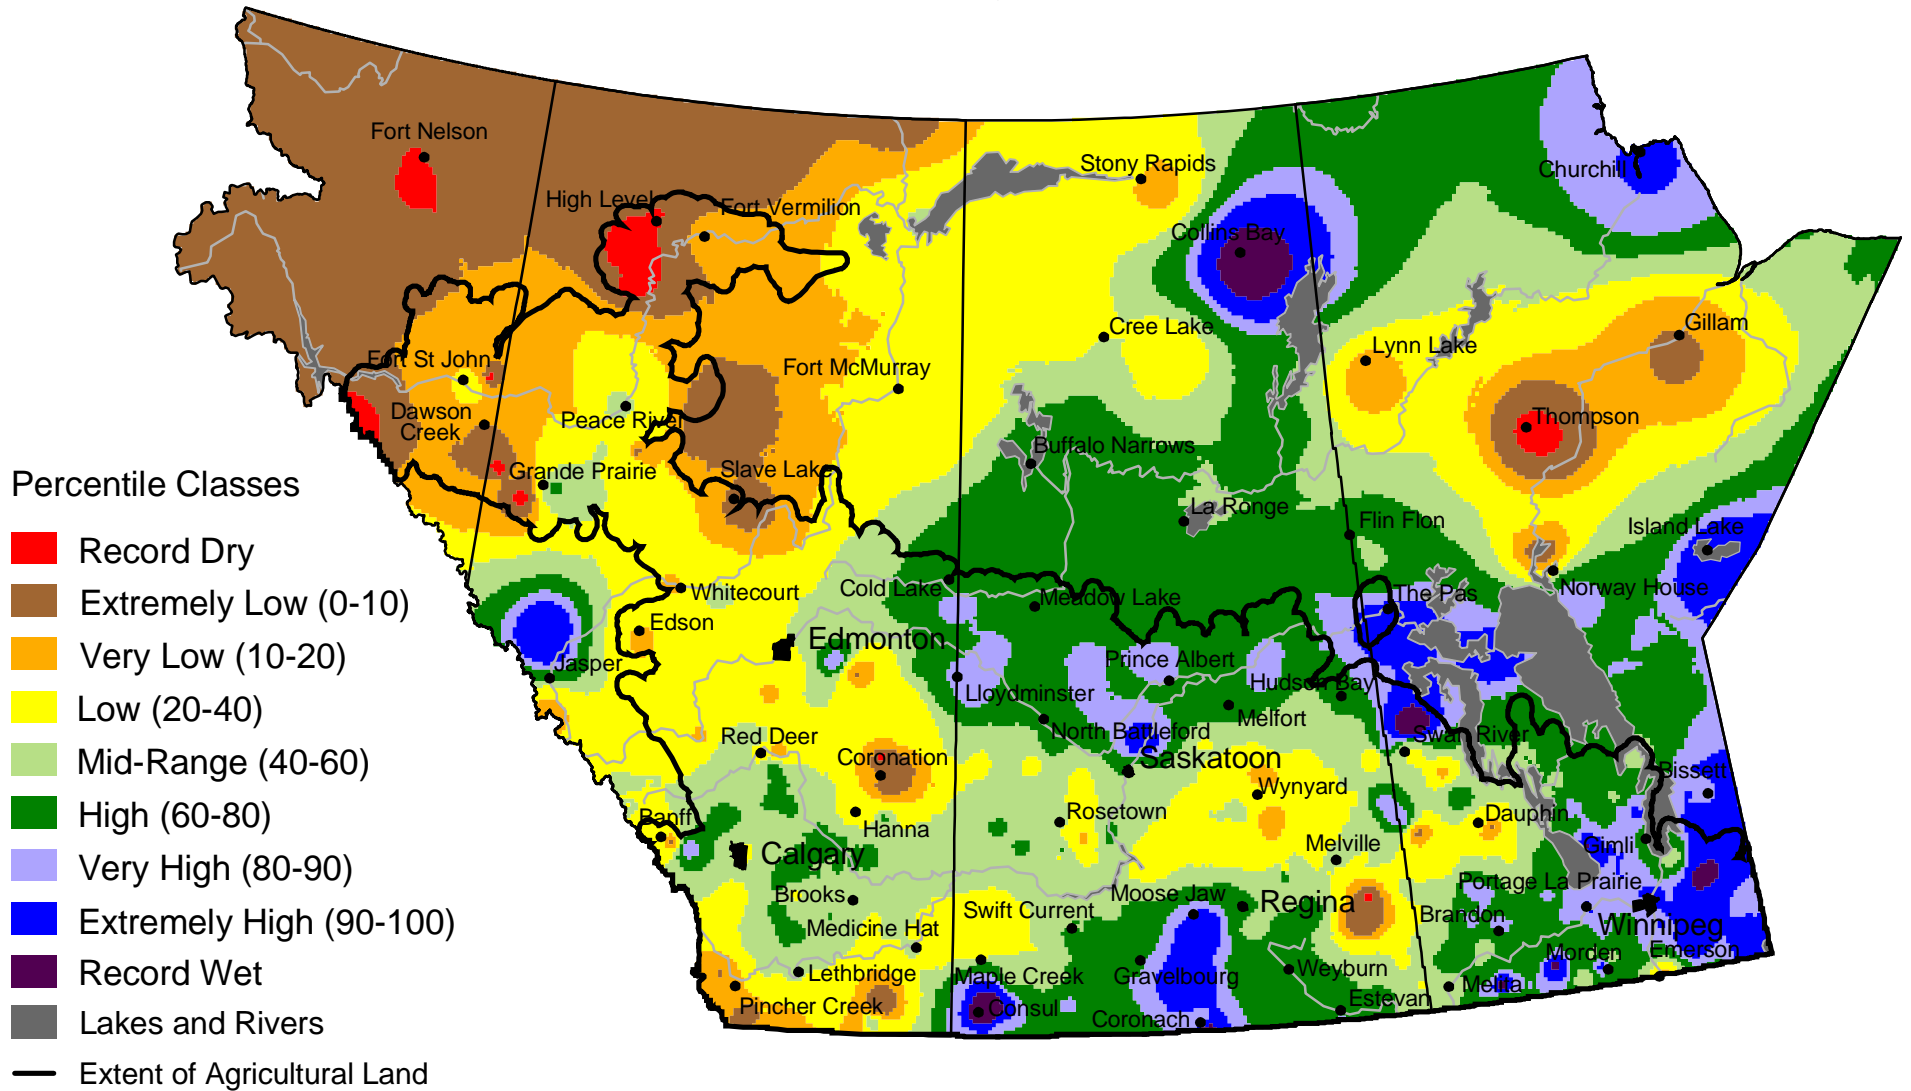

Current Precipitation Compared to Historical Distribution

September 1, 2003 to August 4, 2004 (A.M.)

www.agr.gc.ca/pfra/drought

Prepared by Agriculture and Agri-Food Canada (PFRA) using data from the Timely Climate Monitoring Network and the many federal and provincial agencies and volunteers that support it.