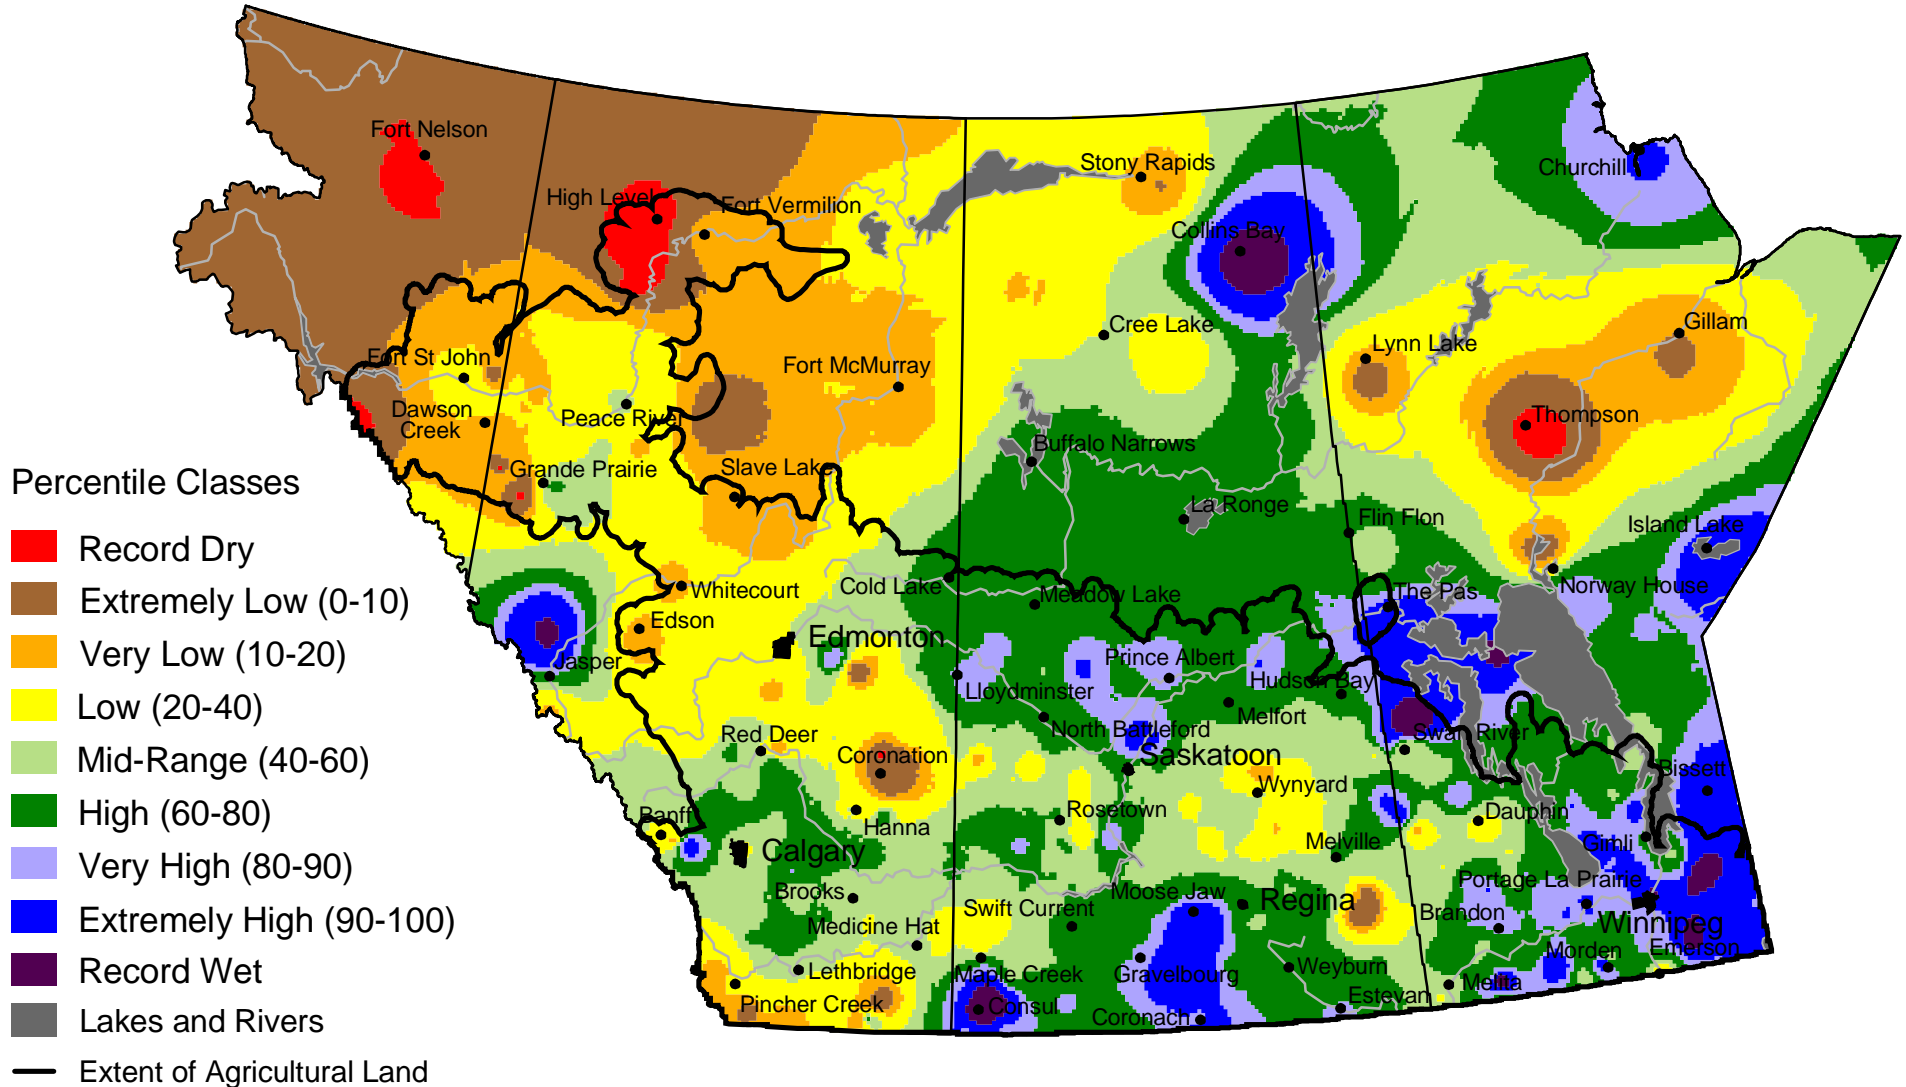

# Current Precipitation Compared to Historical Distribution

September 1, 2003 to August 11, 2004 (A.M.)

[www.agr.gc.ca/pfra/drought](http://www.agr.gc.ca/pfra/drought)

Prepared by Agriculture and Agri-Food Canada (PFRA) using data from the Timely Climate Monitoring Network and the many federal and provincial agencies and volunteers that support it.