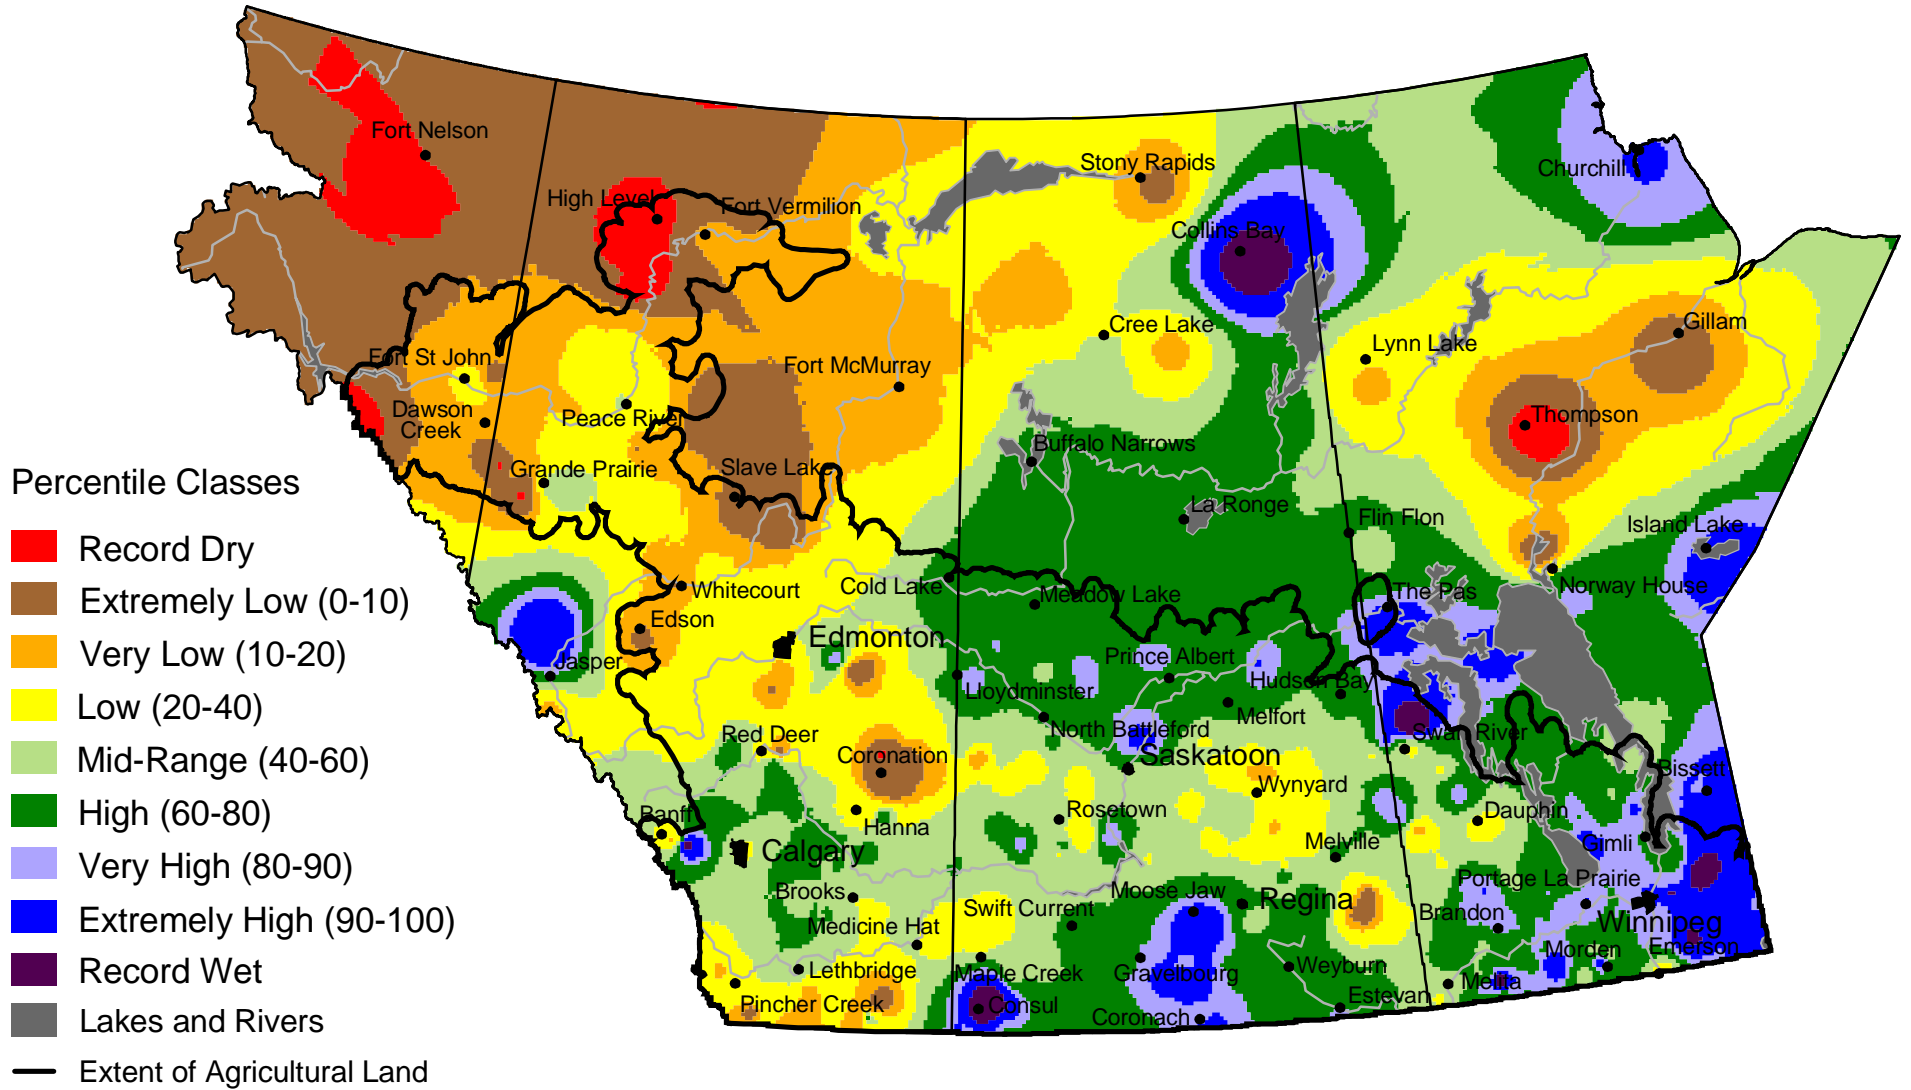

# Current Precipitation Compared to Historical Distribution

September 1, 2003 to August 18, 2004 (A.M.)

[www.agr.gc.ca/pfra/drought](http://www.agr.gc.ca/pfra/drought)

Prepared by Agriculture and Agri-Food Canada (PFRA) using data from the Timely Climate Monitoring Network and the many federal and provincial agencies and volunteers that support it.