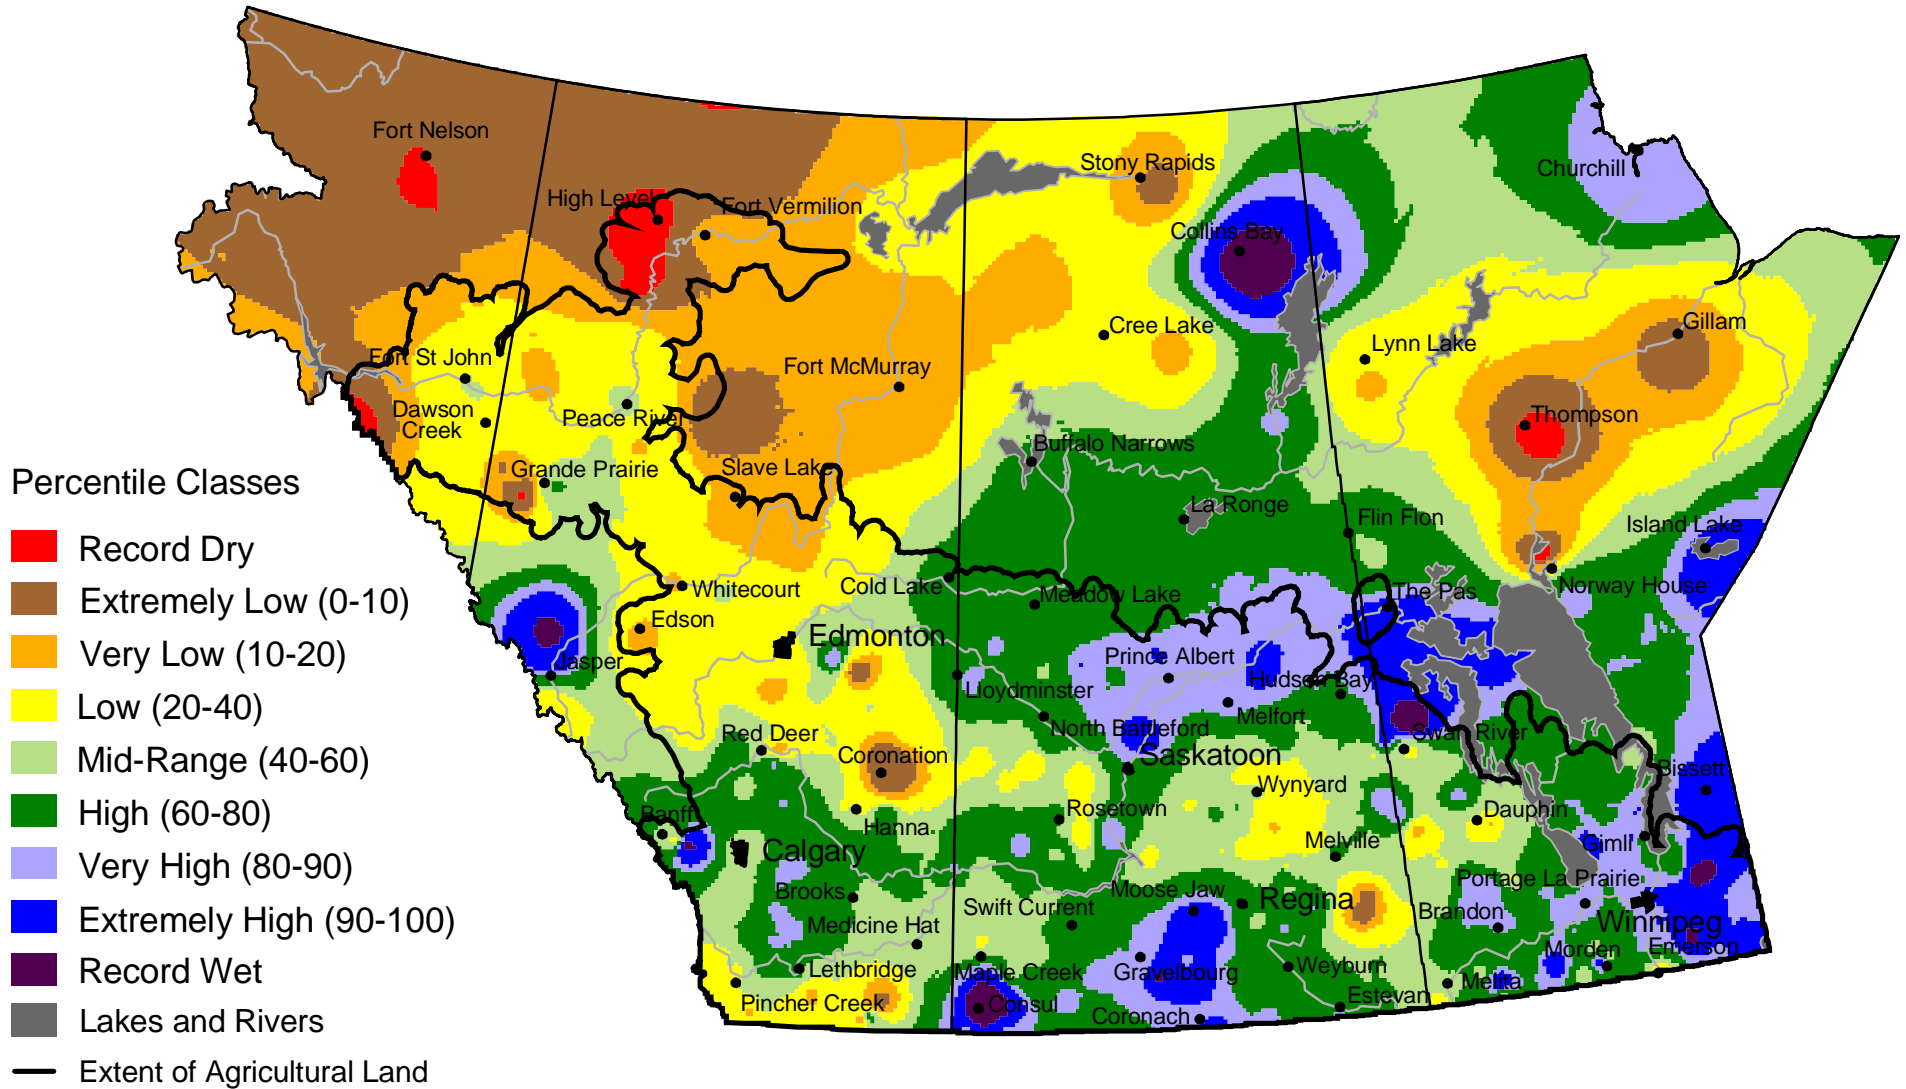

# Current Precipitation Compared to Historical Distribution

September 1, 2003 to August 25, 2004 (A.M.)

[www.agr.gc.ca/pfra/drought](http://www.agr.gc.ca/pfra/drought)

Prepared by Agriculture and Agri-Food Canada (PFRA) using data from the Timely Climate Monitoring Network and the many federal and provincial agencies and volunteers that support it.