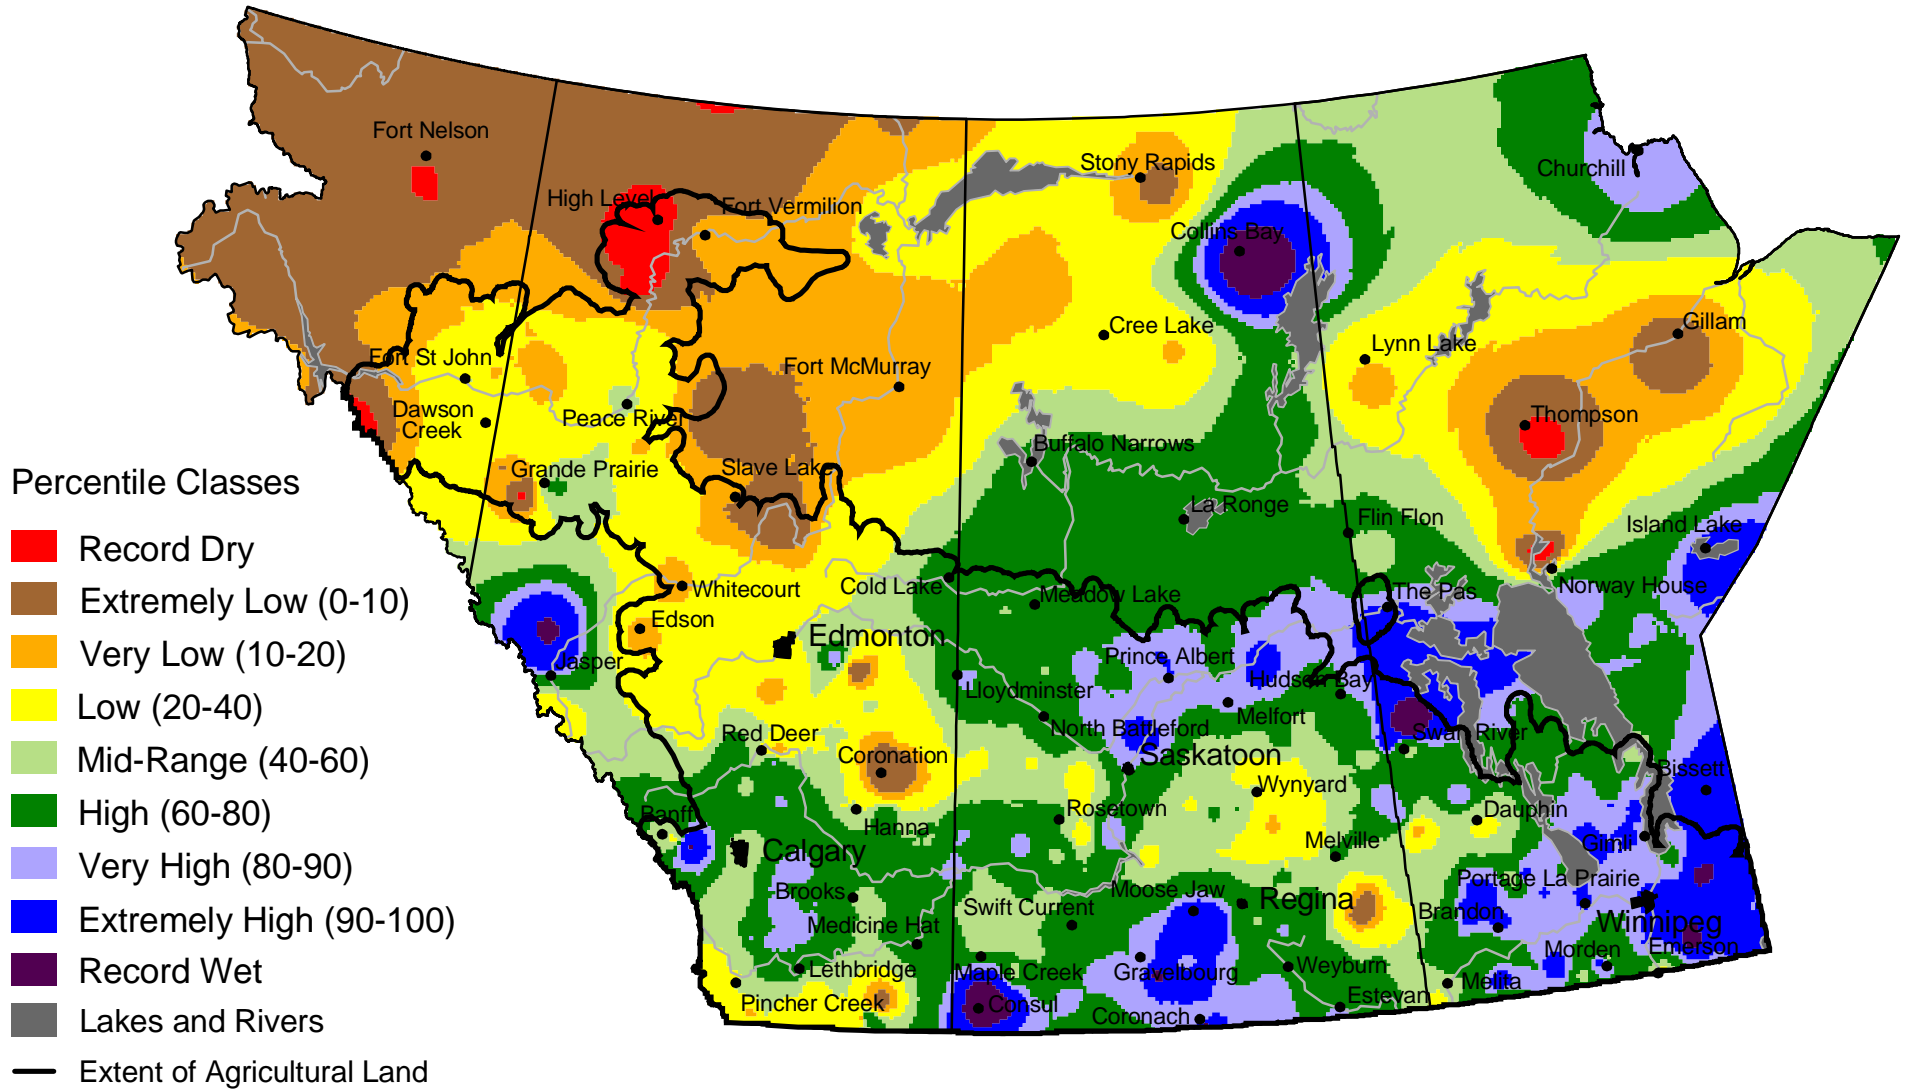

Current Precipitation Compared to Historical Distribution

September 1, 2003 to August 31, 2004 (A.M.)

www.agr.gc.ca/pfra/drought

Prepared by Agriculture and Agri-Food Canada (PFRA) using data from the Timely Climate Monitoring Network and the many federal and provincial agencies and volunteers that support it.