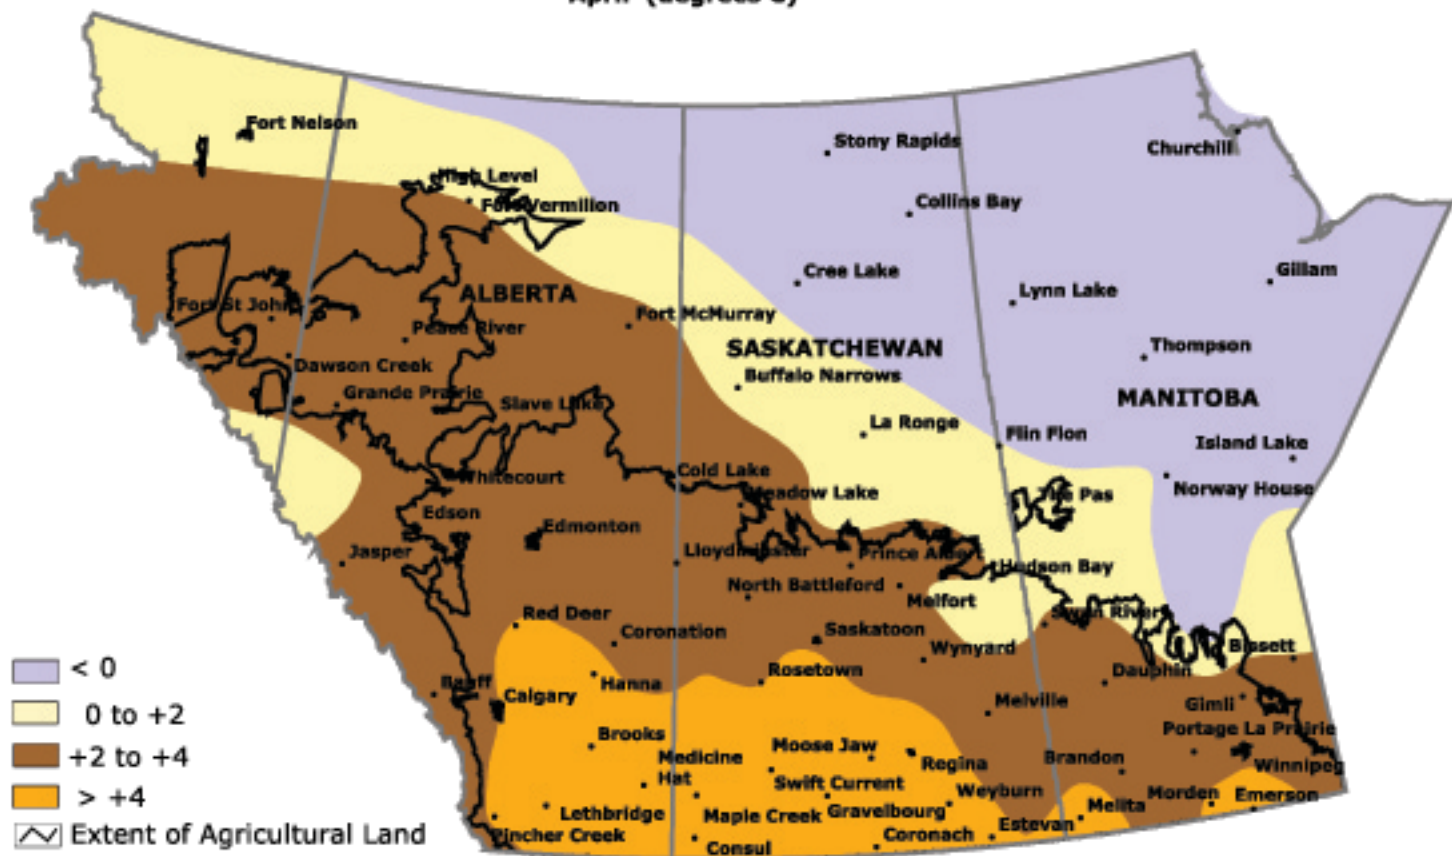

Normal Monthly Mean Temperature

April (degrees C)

Prepared by PFRA (Prairie Farm Rehabilitation Administration) using data from the Timely Climate Monitoring Network and the many federal and provincial agencies and volunteers that support it.