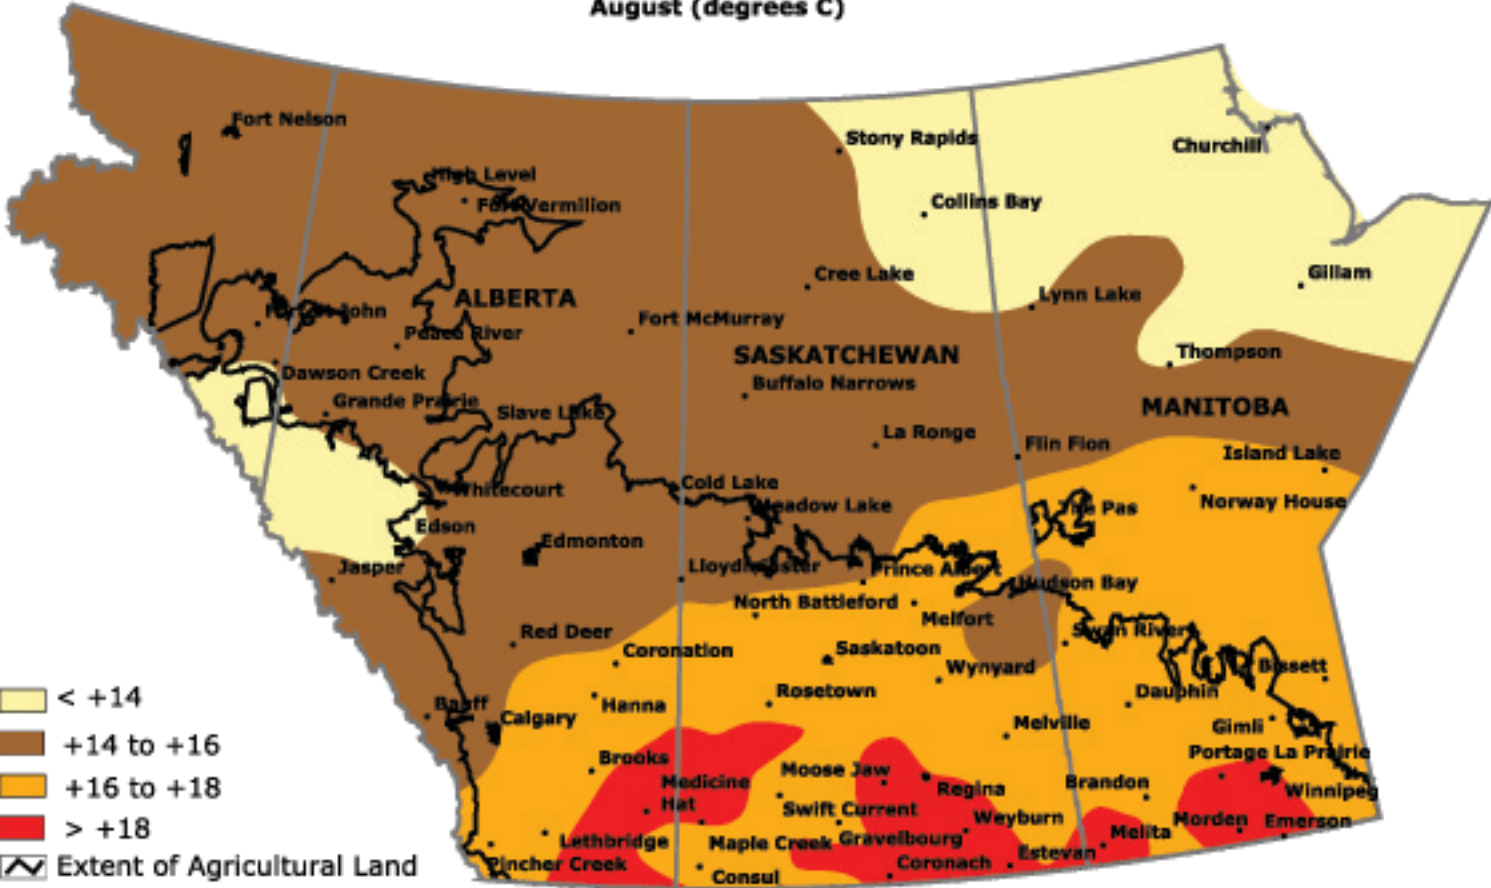

# Normal Monthly Mean Temperature

August (degrees C)

Prepared by PFRA (Prairie Farm Rehabilitation Administration) using data from the Timely Climate Monitoring Network and the many federal and provincial agencies and volunteers that support it.