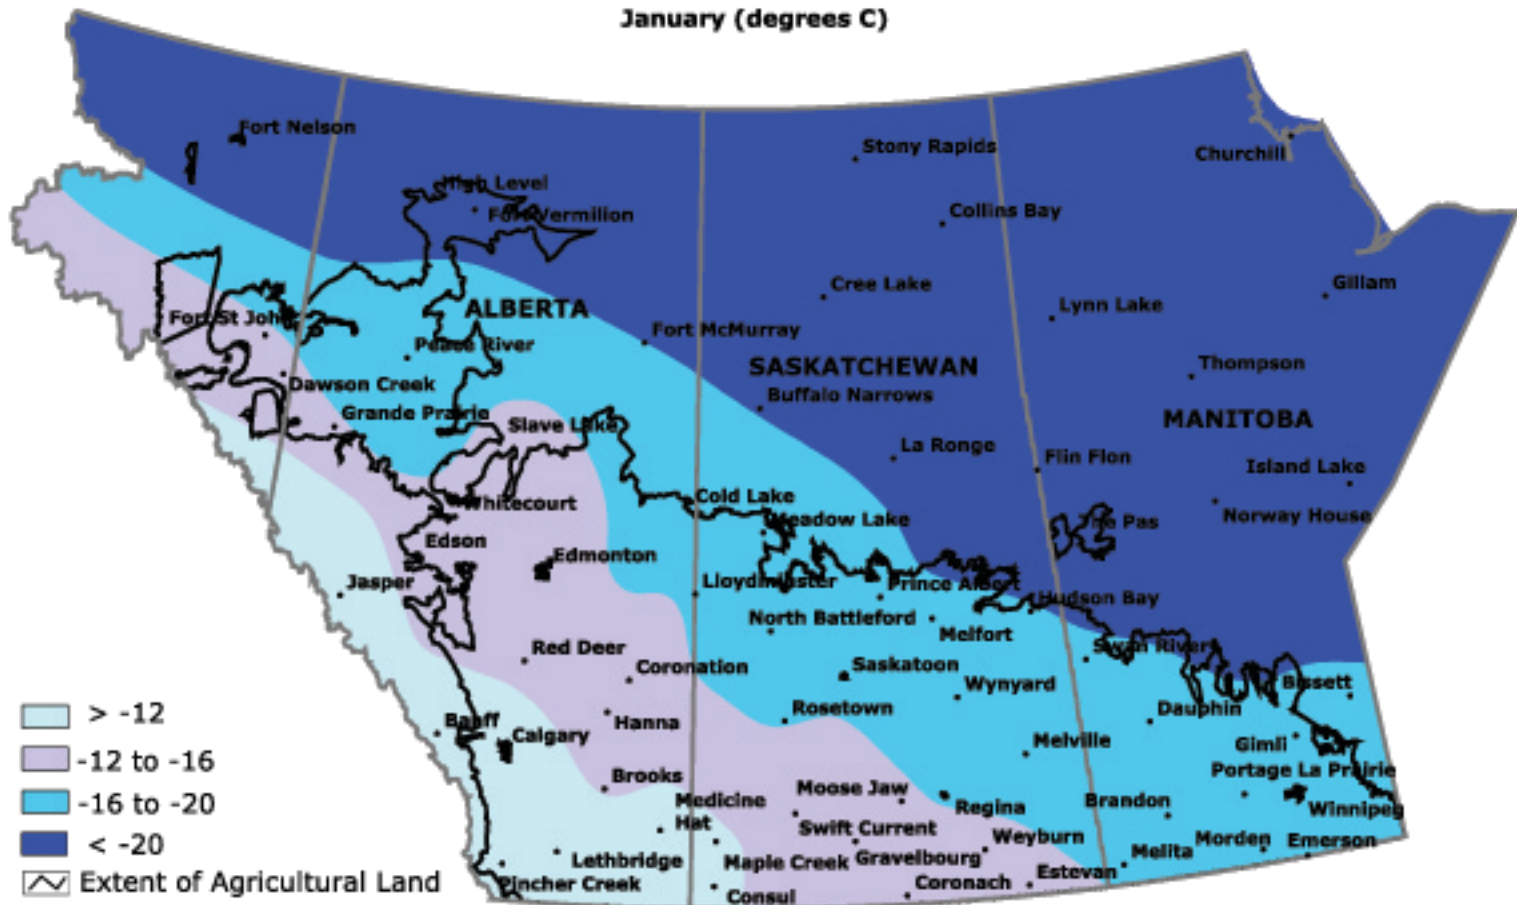

Normal Monthly Mean Temperature

January (degrees C)

Prepared by PFRA (Prairie Farm Rehabilitation Administration) using data from the Timely Climate Monitoring Network and the many federal and provincial agencies and volunteers that support it.