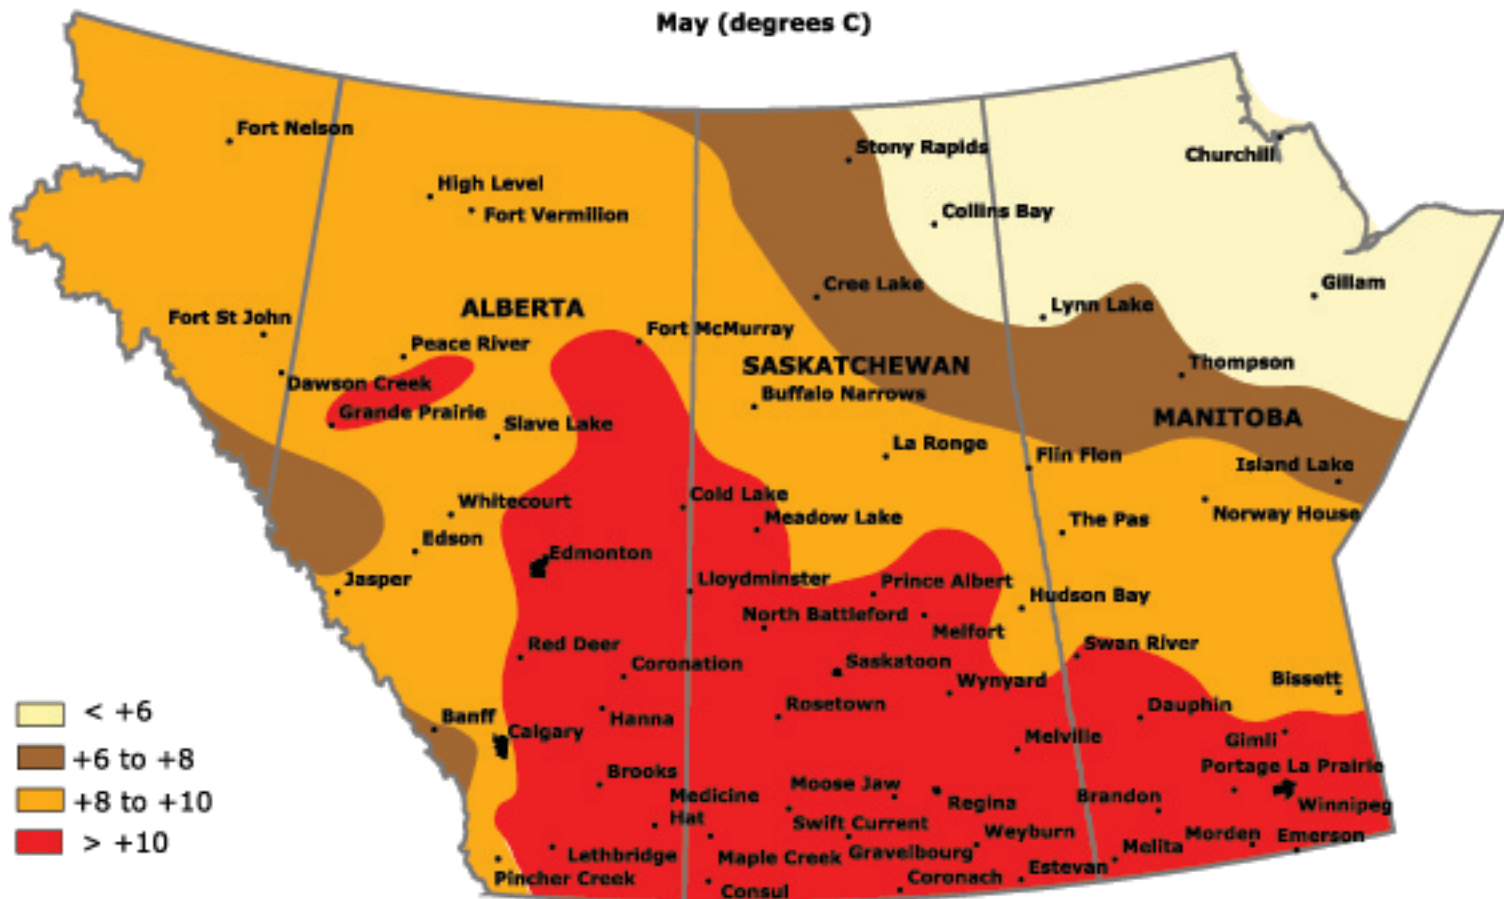

Normal Monthly Mean Temperature

May (degrees C)

Prepared by PFRA (Prairie Farm Rehabilitation Administration) using data from the Timely Climate Monitoring Network and the many federal and provincial agencies and volunteers that support it.