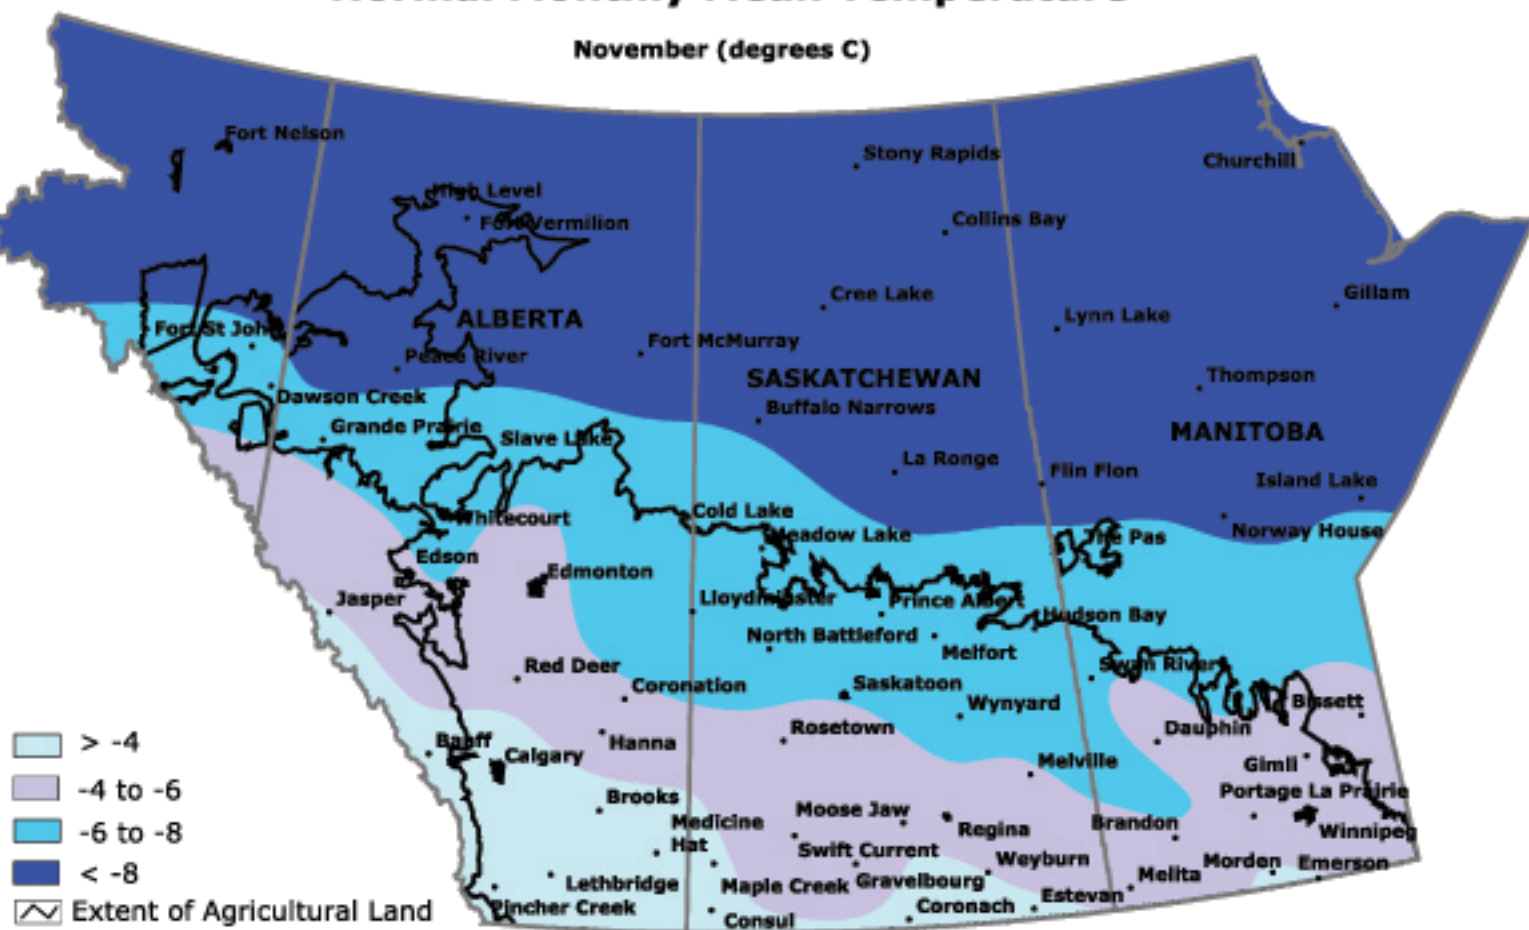

Normal Monthly Mean Temperature

November (degrees C)

Prepared by PFRA (Prairie Farm Rehabilitation Administration) using data from the Timely Climate Monitoring Network and the many federal and provincial agencies and volunteers that support it.