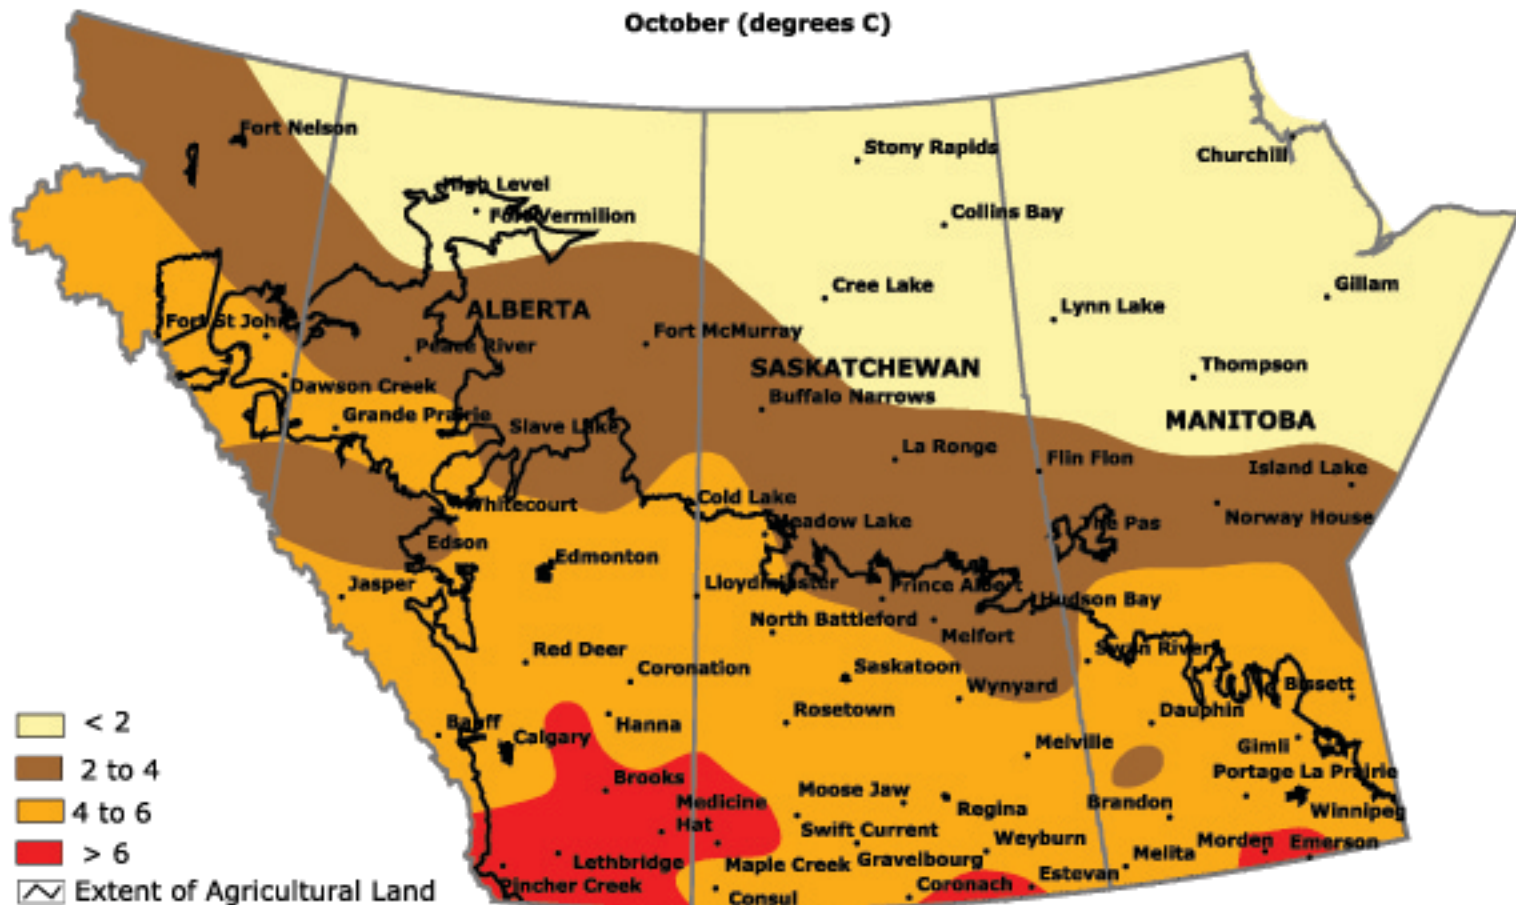

Normal Monthly Mean Temperature

October (degrees C)

Prepared by PFRA (Prairie Farm Rehabilitation Administration) using data from the Timely Climate Monitoring Network and the many federal and provincial agencies and volunteers that support it.