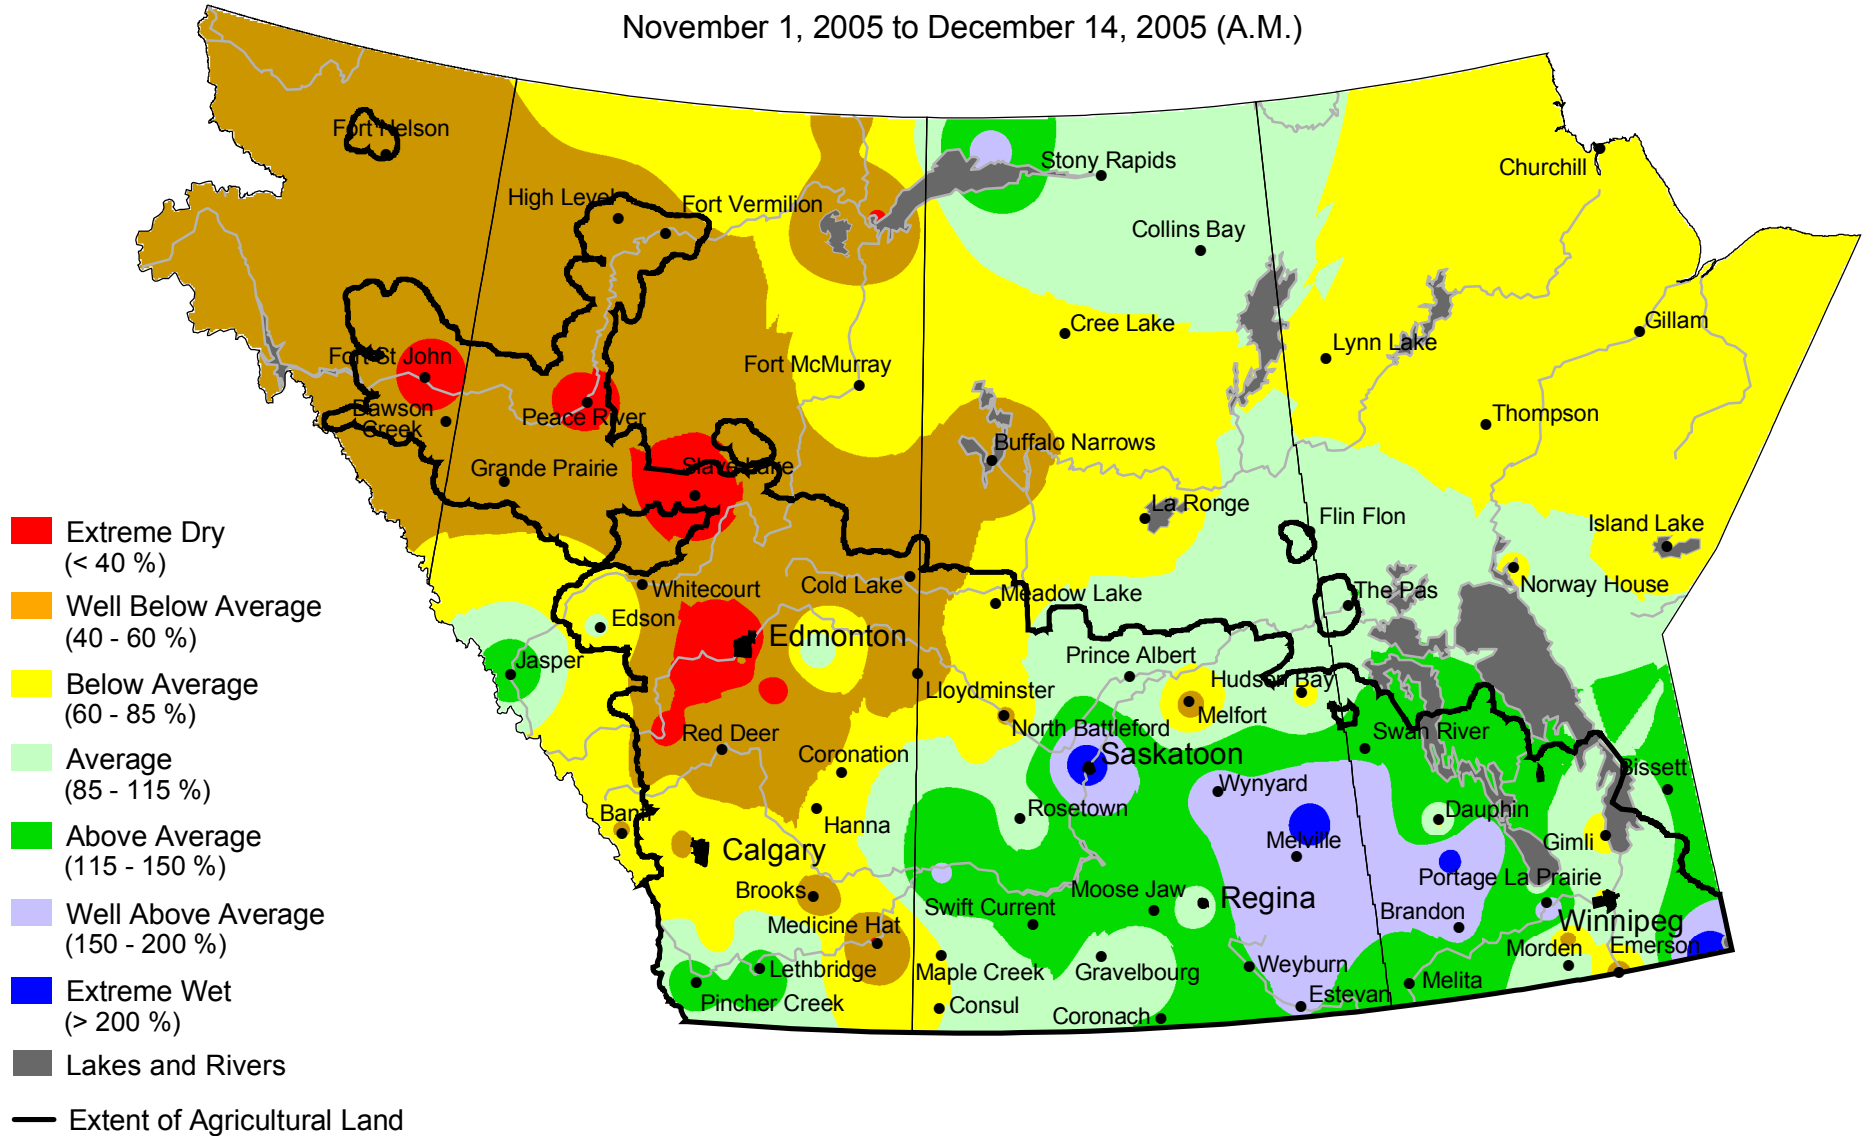

Percent of Average Precipitation

November 1, 2005 to December 14, 2005 (A.M.)

www.agr.gc.ca/pfra/drought

Prepared by Agriculture and Agri-Food Canada (PFRA) using data from the Timely Climate Monitoring Network and the many federal and provincial agencies and volunteers that support it.