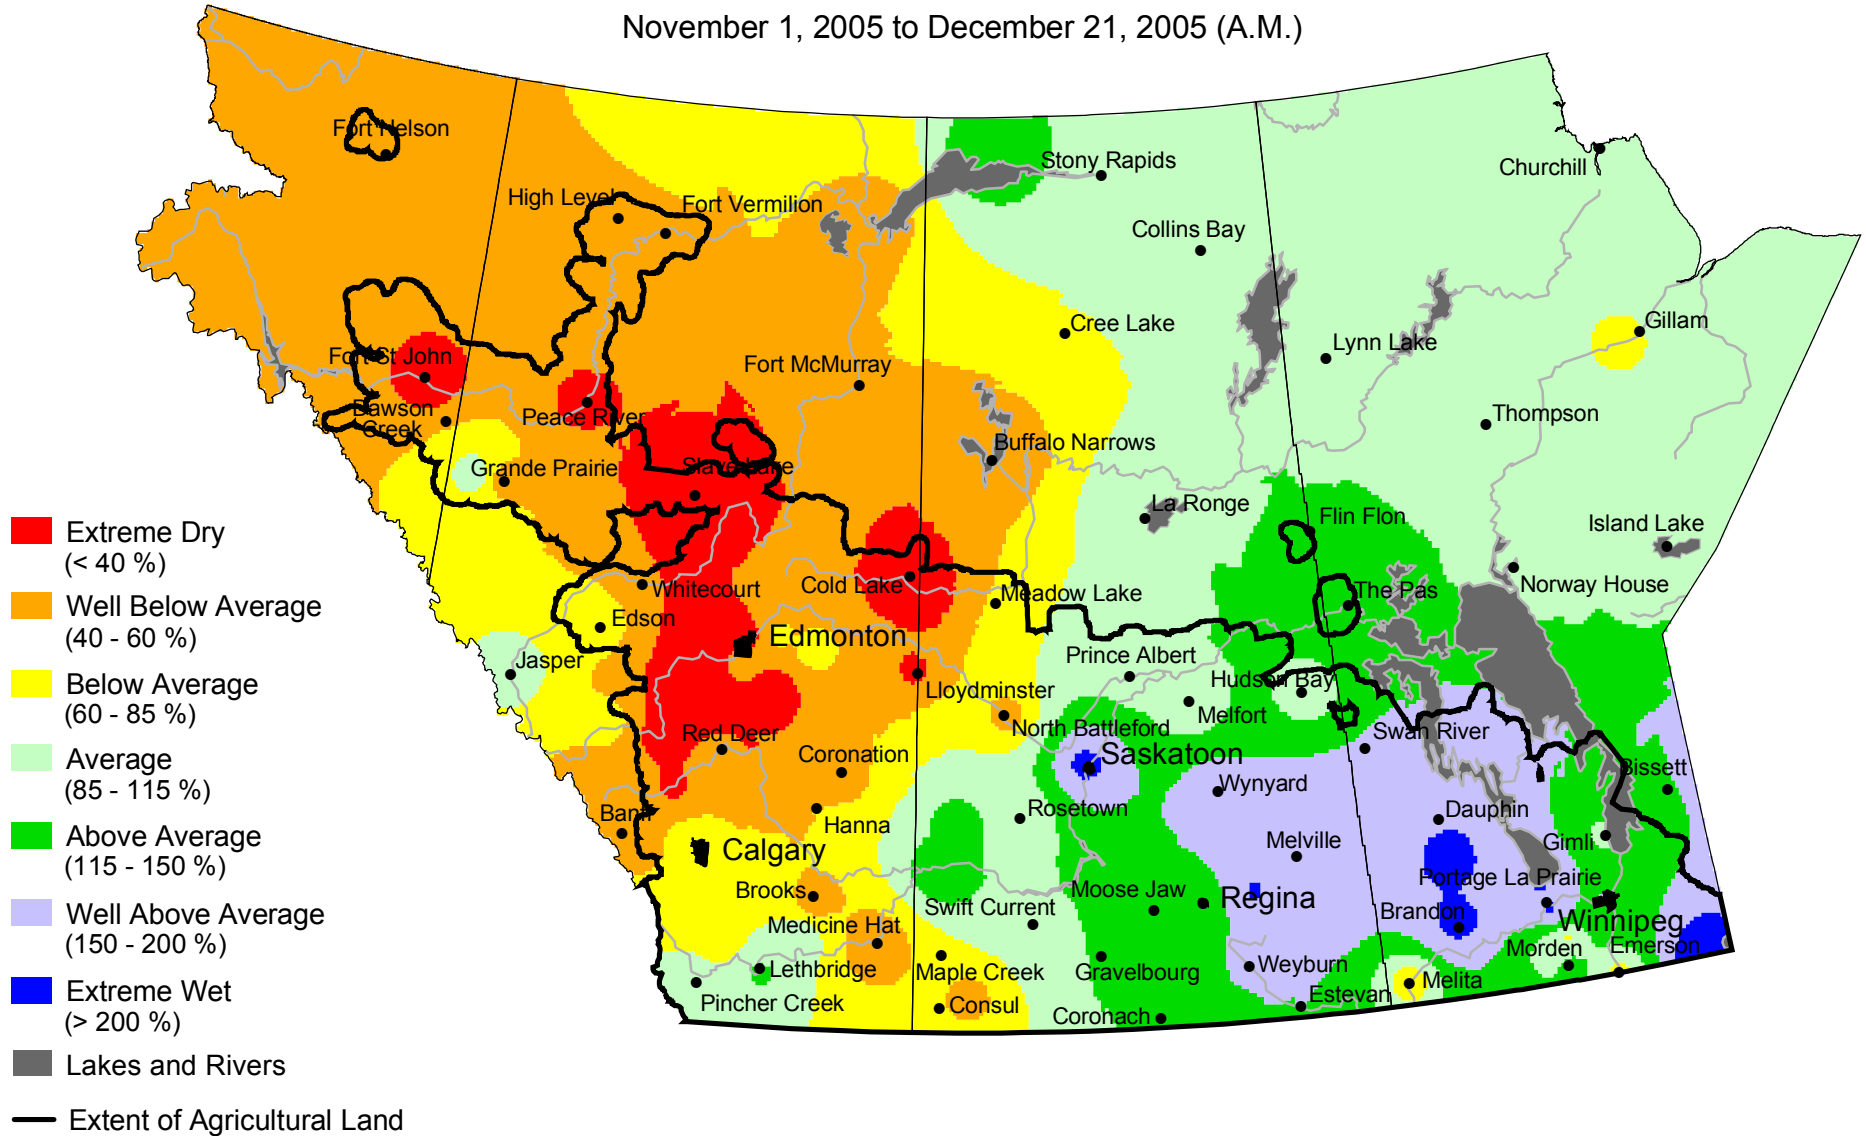

Percent of Average Precipitation

November 1, 2005 to December 21, 2005 (A.M.)

www.agr.gc.ca/pfra/drought

Prepared by Agriculture and Agri-Food Canada (PFRA) using data from the Timely Climate Monitoring Network and the many federal and provincial agencies and volunteers that support it.