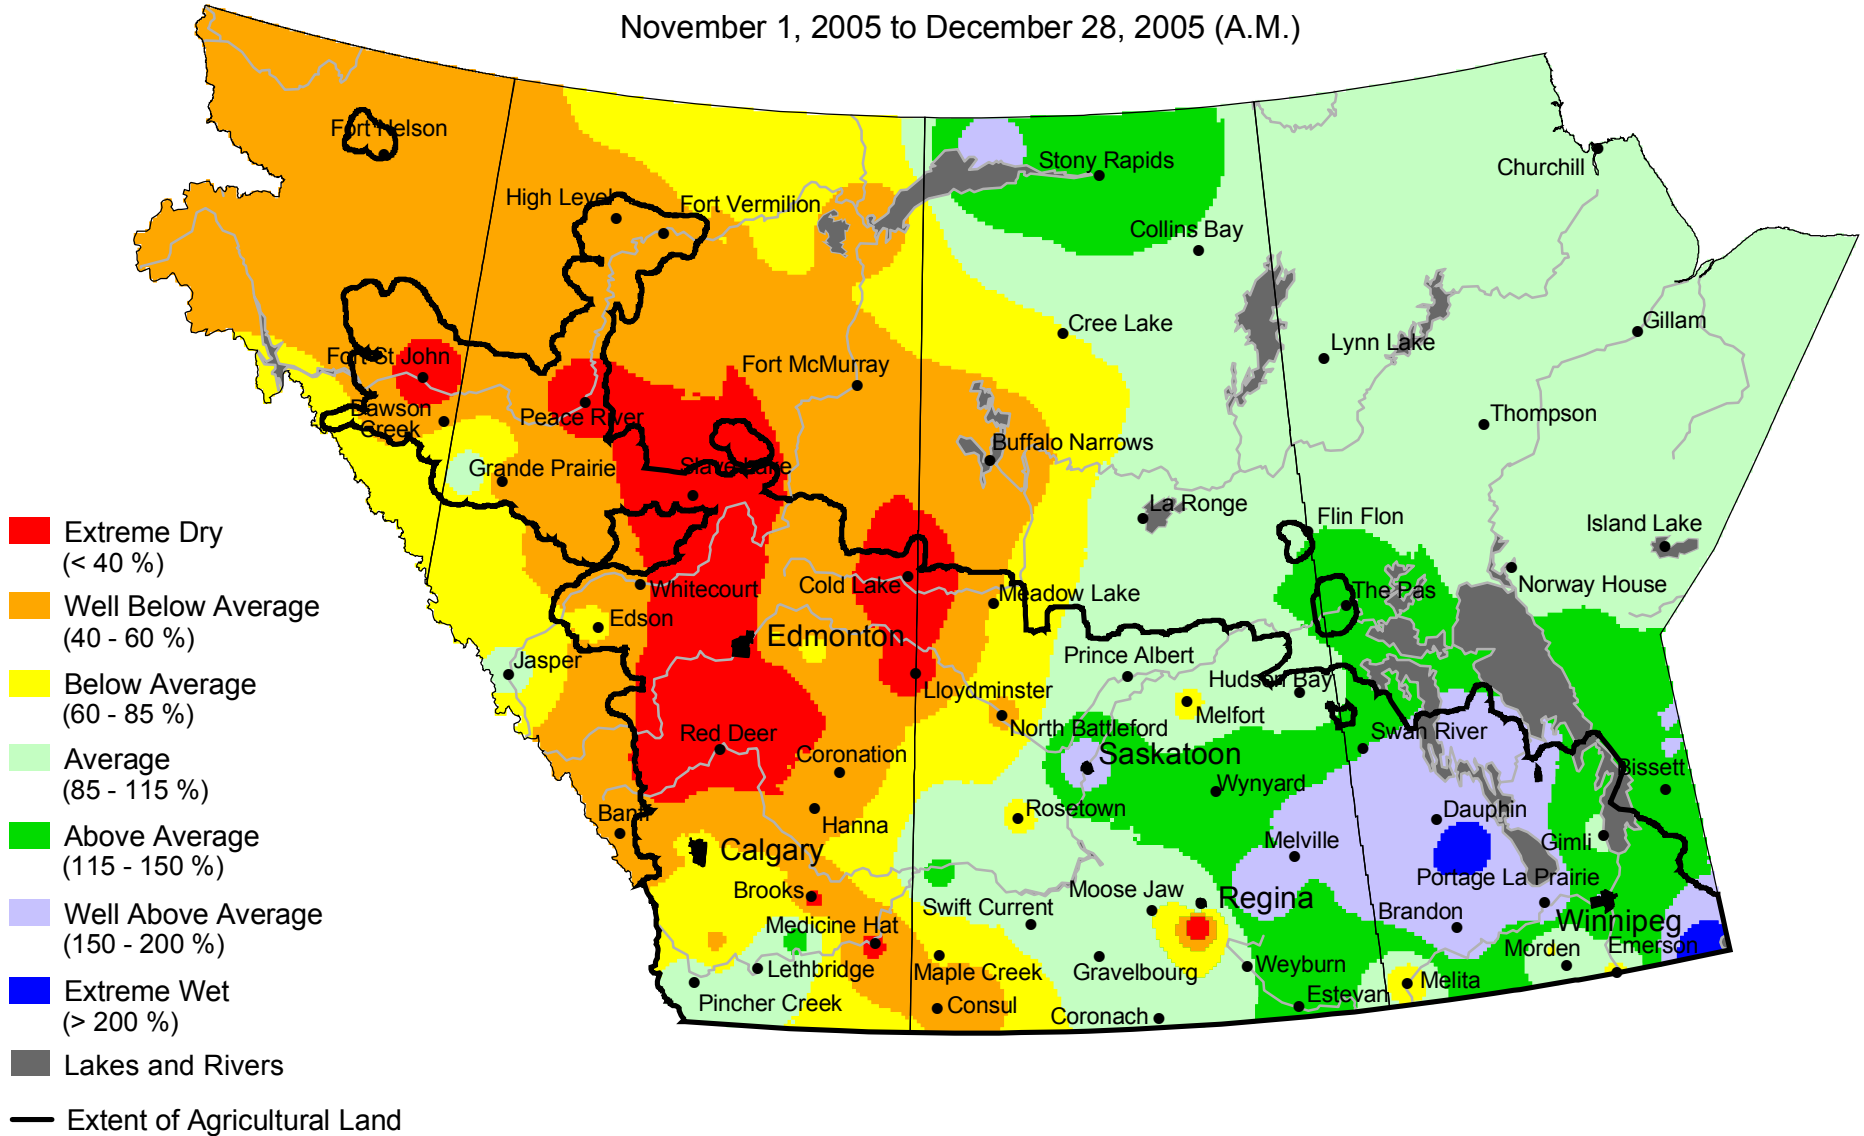

Percent of Average Precipitation

November 1, 2005 to December 28, 2005 (A.M.)

www.agr.gc.ca/pfra/drought

Prepared by Agriculture and Agri-Food Canada (PFRA) using data from the Timely Climate Monitoring Network and the many federal and provincial agencies and volunteers that support it.