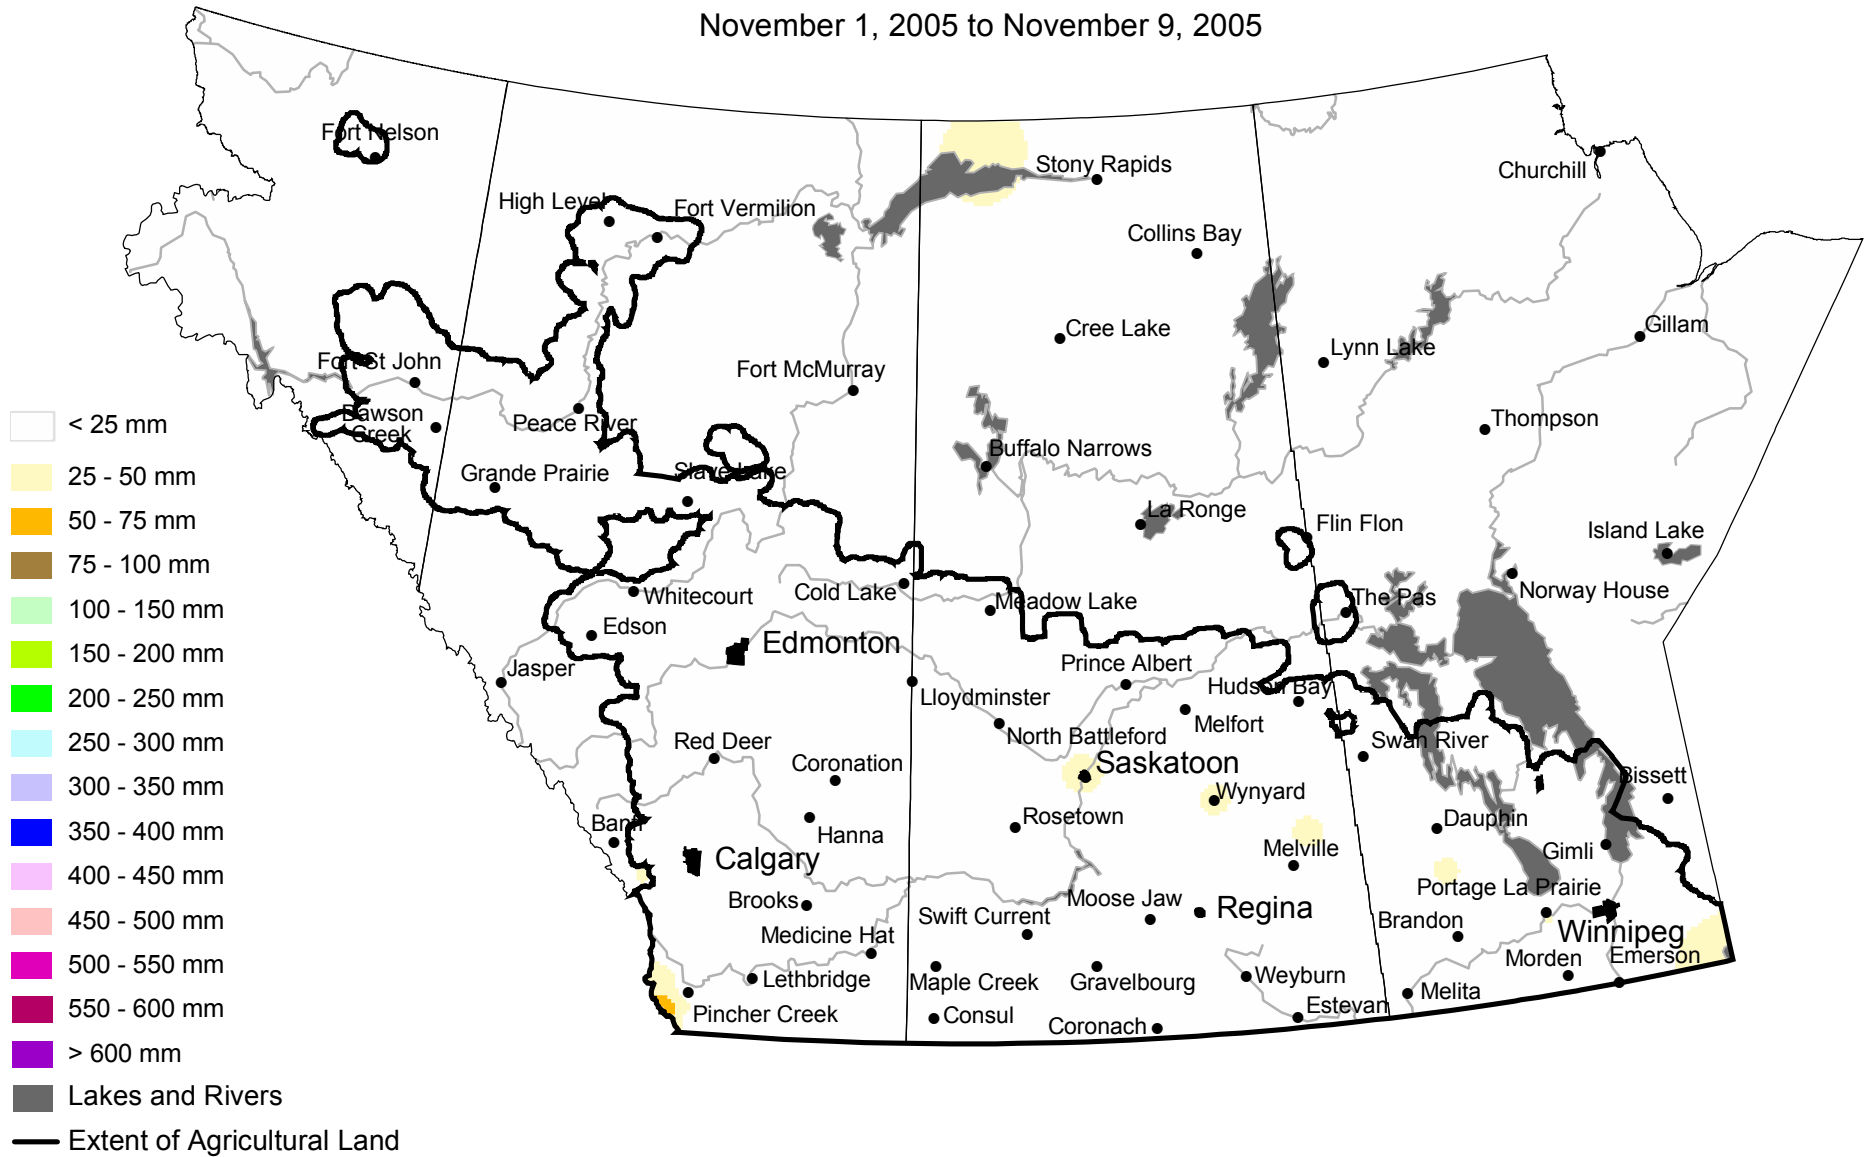

# Accumulated Precipitation

November 1, 2005 to November 9, 2005

[www.agr.gc.ca/pfra/drought](http://www.agr.gc.ca/pfra/drought)

Prepared by Agriculture and Agri-Food Canada (PFRA) using data from the Timely Climate Monitoring Network and the many federal and provincial agencies and volunteers that support it.