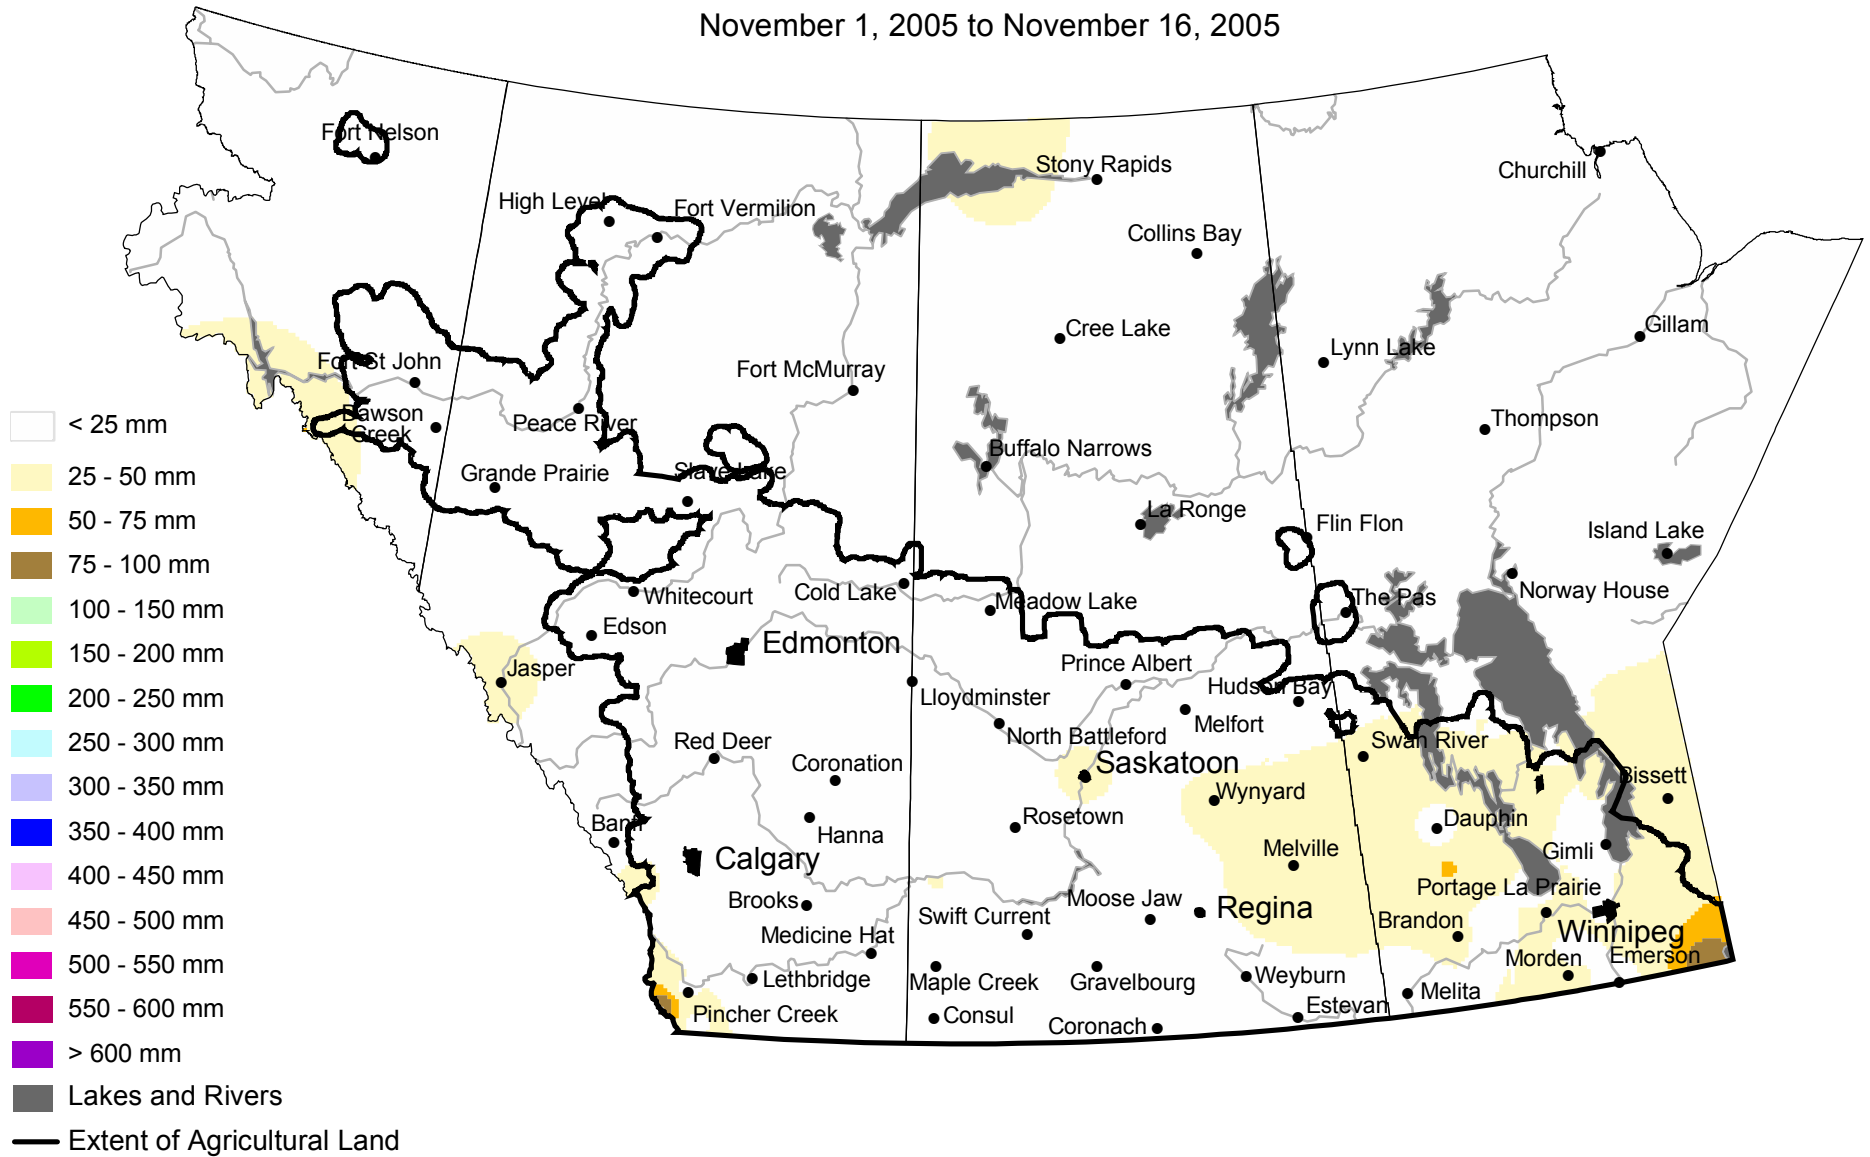

# Accumulated Precipitation

November 1, 2005 to November 16, 2005

[www.agr.gc.ca/pfra/drought](http://www.agr.gc.ca/pfra/drought)

Prepared by Agriculture and Agri-Food Canada (PFRA) using data from the Timely Climate Monitoring Network and the many federal and provincial agencies and volunteers that support it.