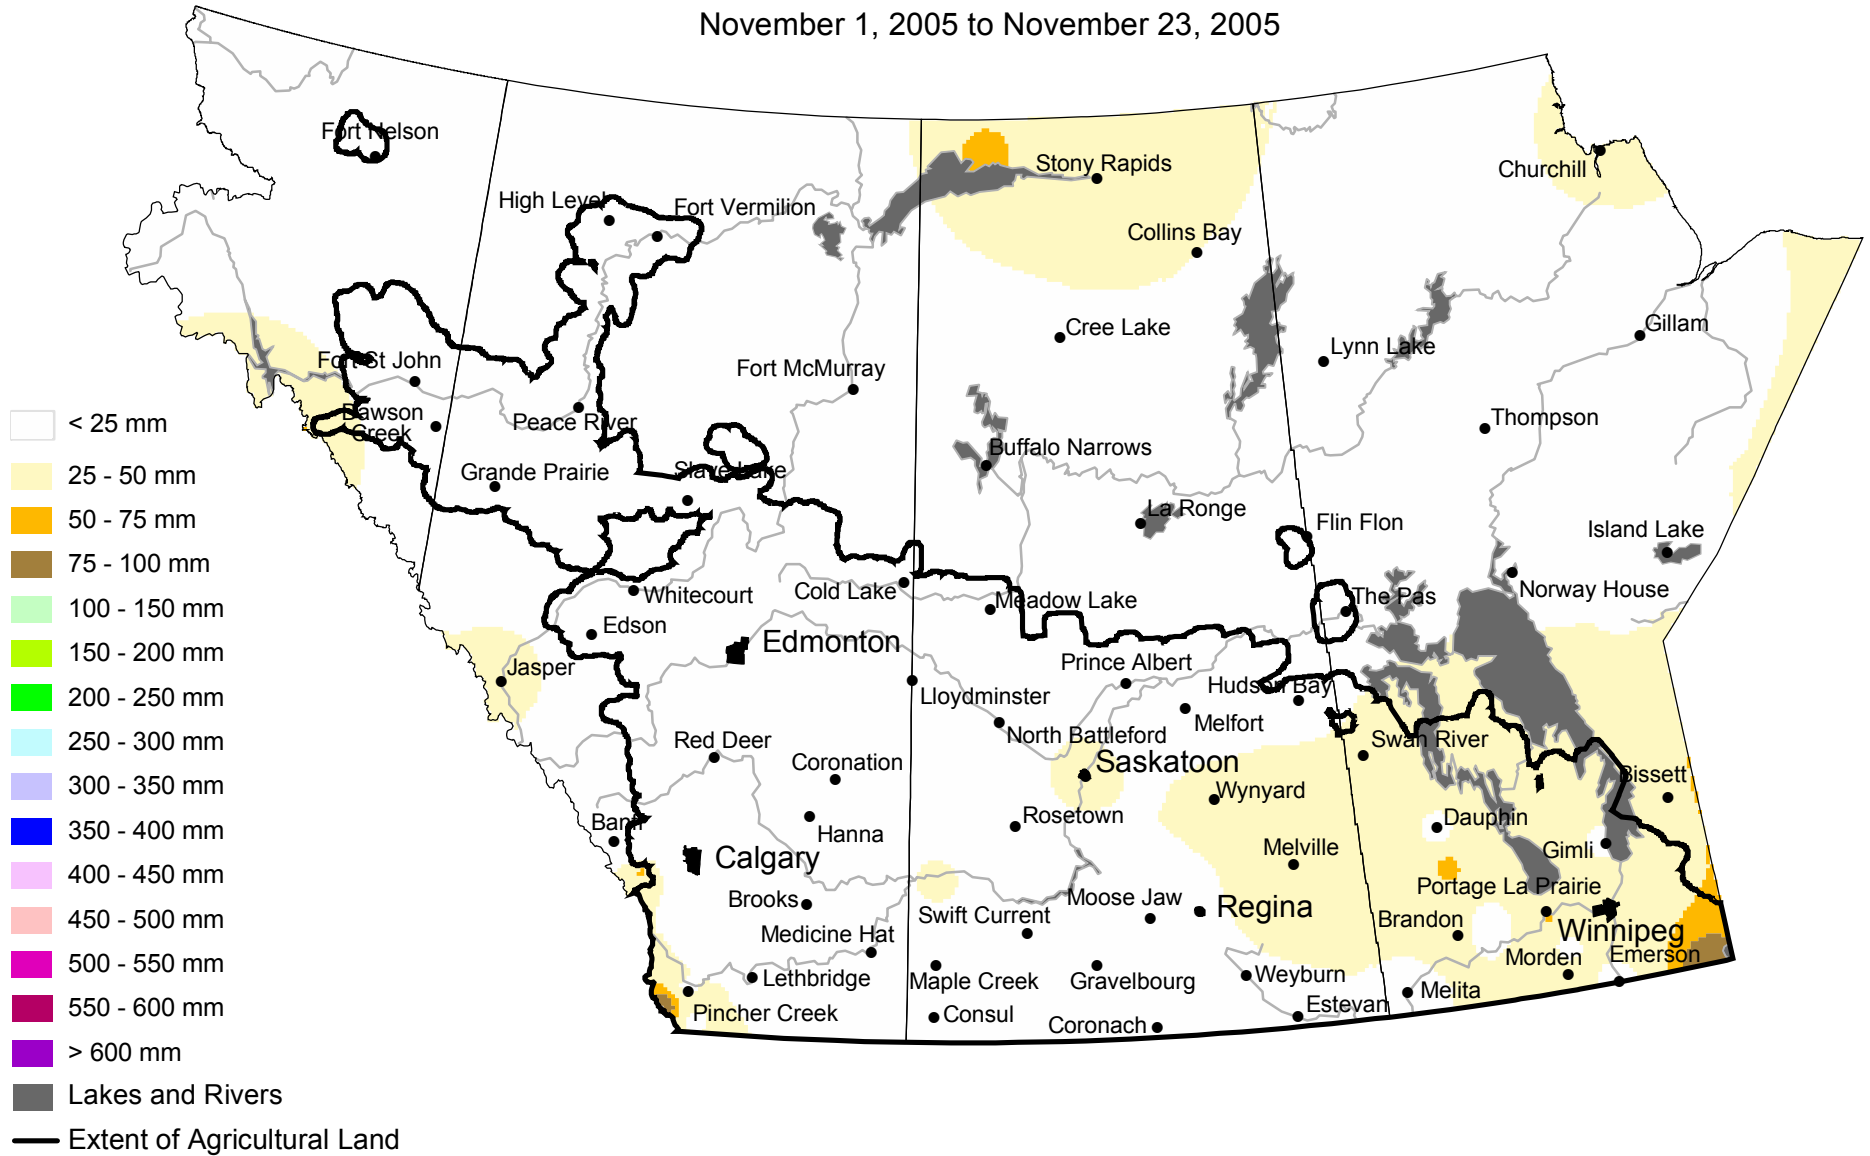

Accumulated Precipitation

November 1, 2005 to November 23, 2005

www.agr.gc.ca/pfra/drought

Prepared by Agriculture and Agri-Food Canada (PFRA) using data from the Timely Climate Monitoring Network and the many federal and provincial agencies and volunteers that support it.