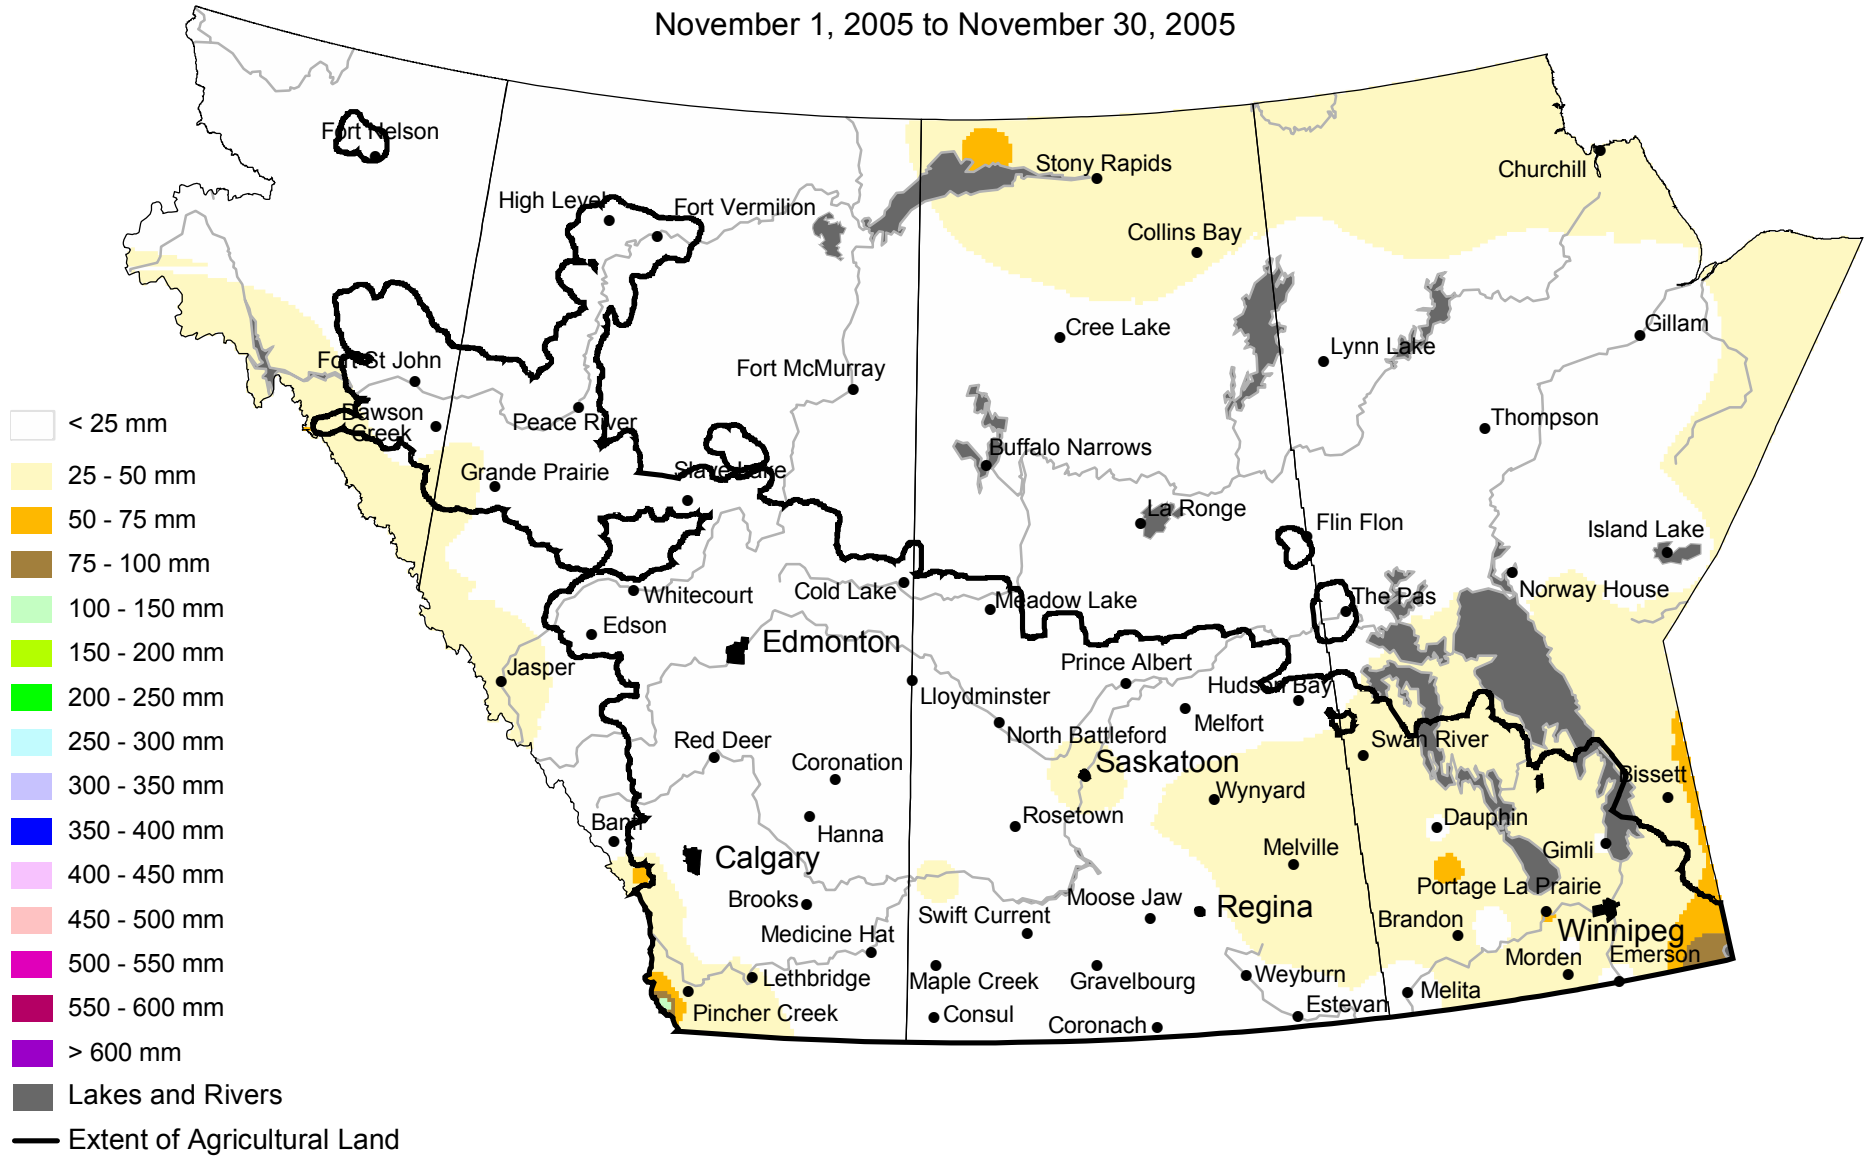

# Accumulated Precipitation

November 1, 2005 to November 30, 2005

[www.agr.gc.ca/pfra/drought](http://www.agr.gc.ca/pfra/drought)

Prepared by Agriculture and Agri-Food Canada (PFRA) using data from the Timely Climate Monitoring Network and the many federal and provincial agencies and volunteers that support it.