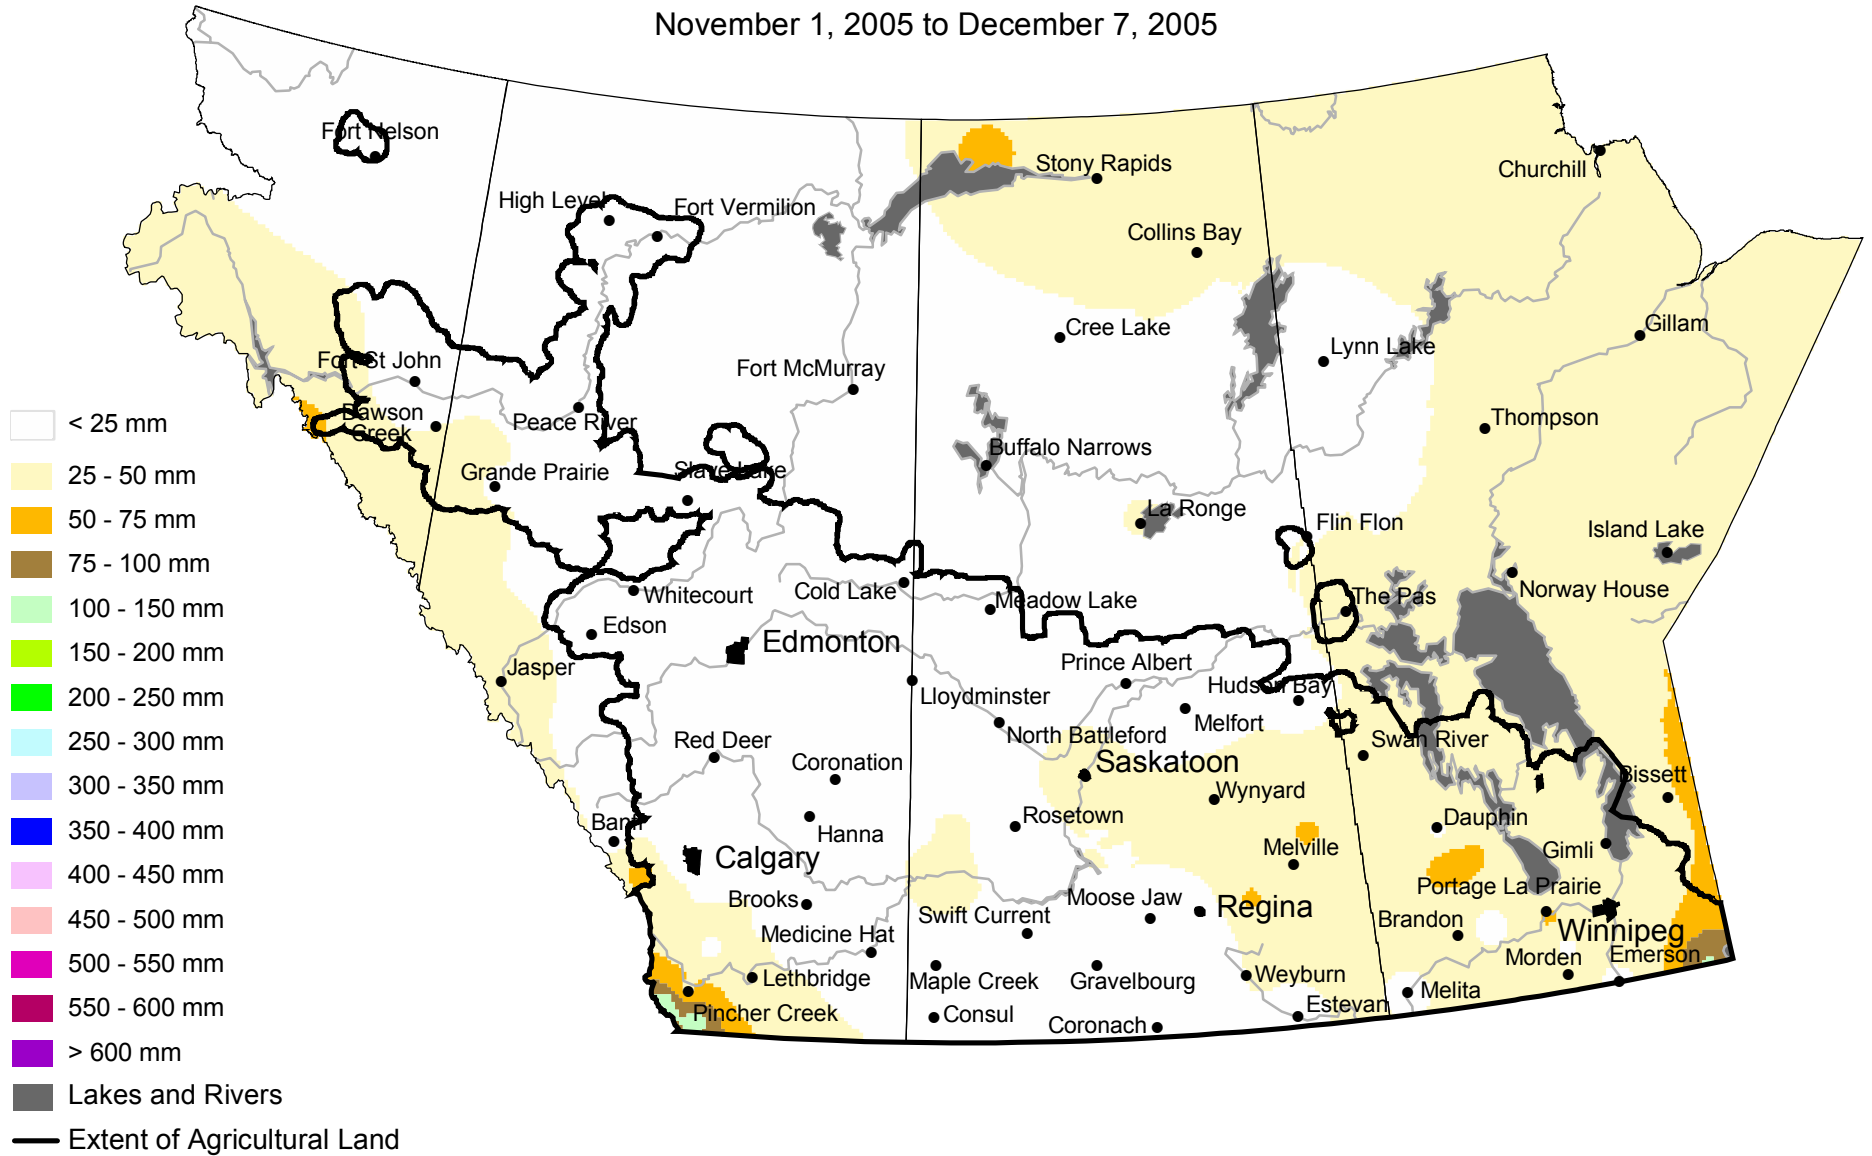

# Accumulated Precipitation

November 1, 2005 to December 7, 2005

[www.agr.gc.ca/pfra/drought](http://www.agr.gc.ca/pfra/drought)

Prepared by Agriculture and Agri-Food Canada (PFRA) using data from the Timely Climate Monitoring Network and the many federal and provincial agencies and volunteers that support it.