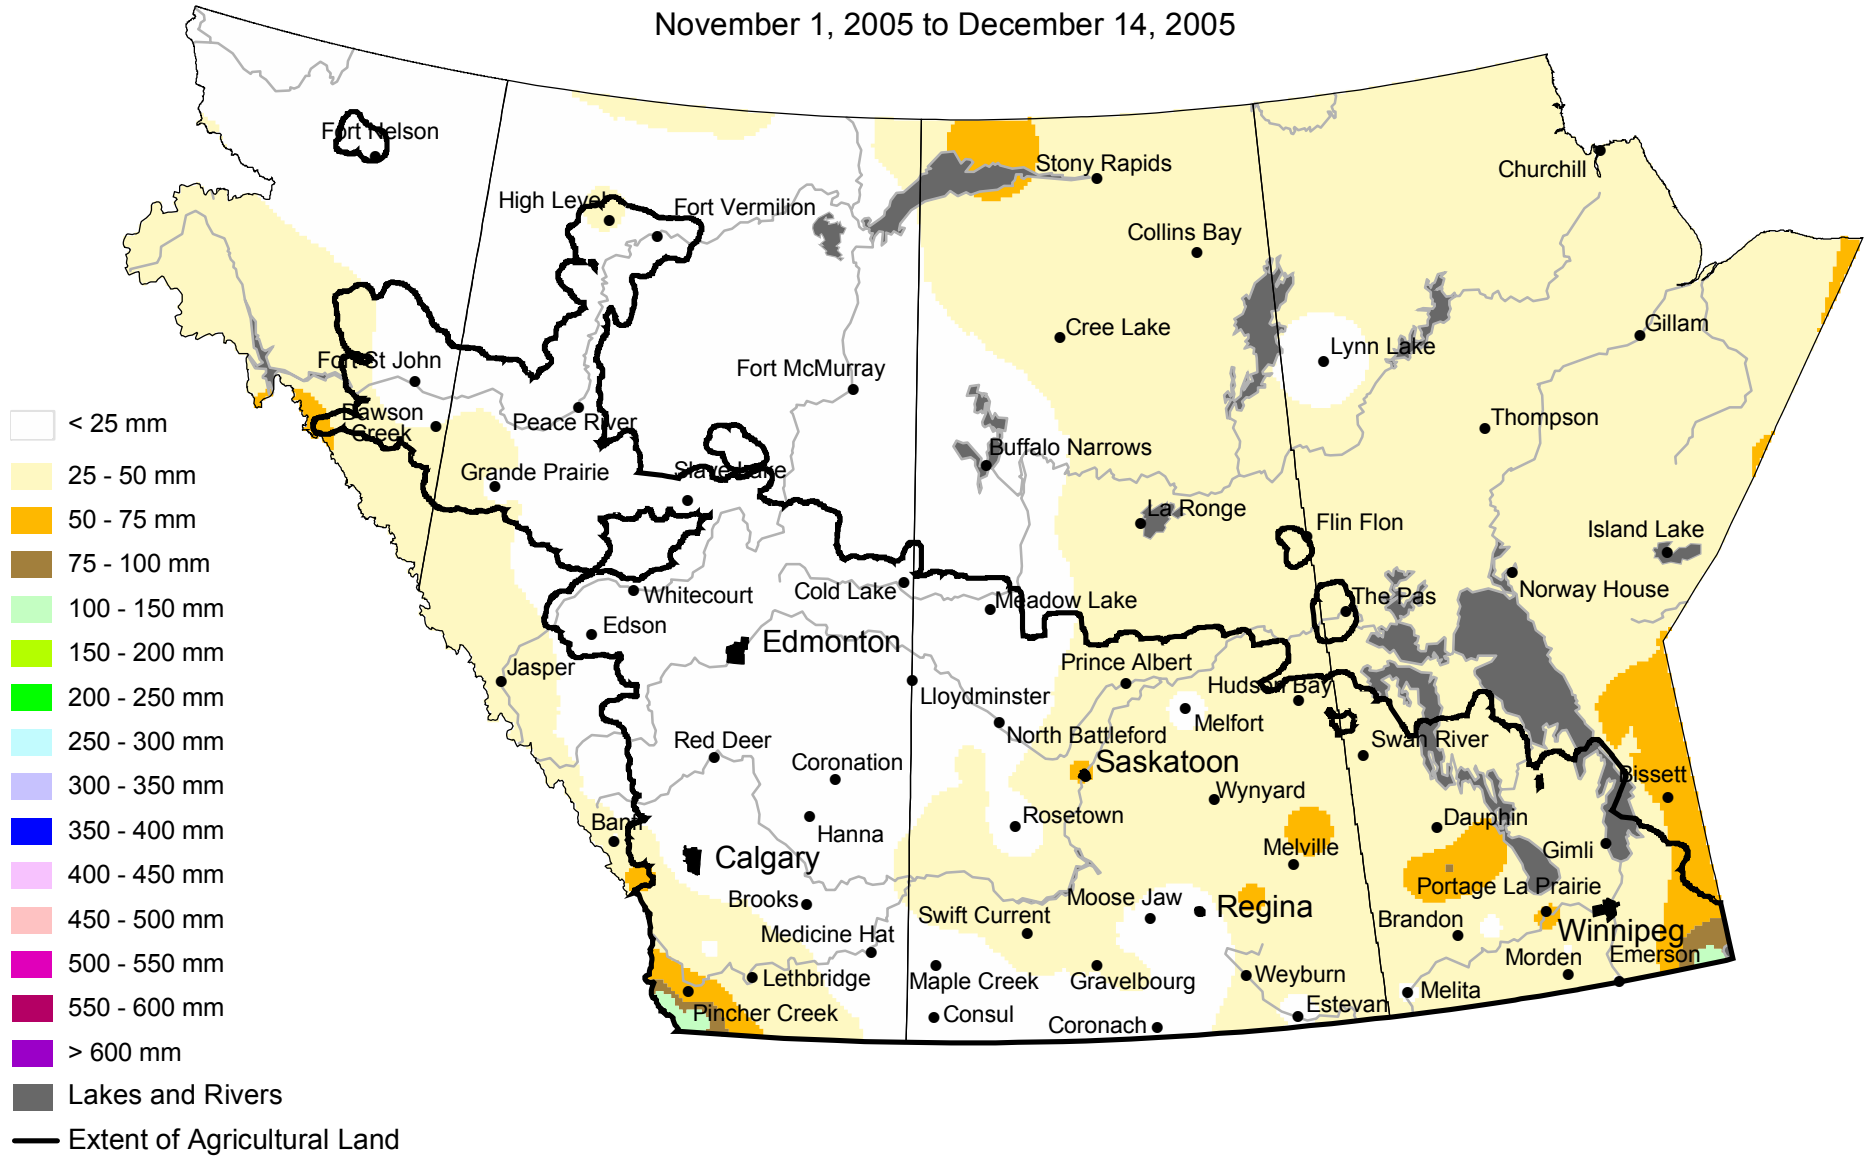

Accumulated Precipitation

November 1, 2005 to December 14, 2005

www.agr.gc.ca/pfra/drought

Prepared by Agriculture and Agri-Food Canada (PFRA) using data from the Timely Climate Monitoring Network and the many federal and provincial agencies and volunteers that support it.