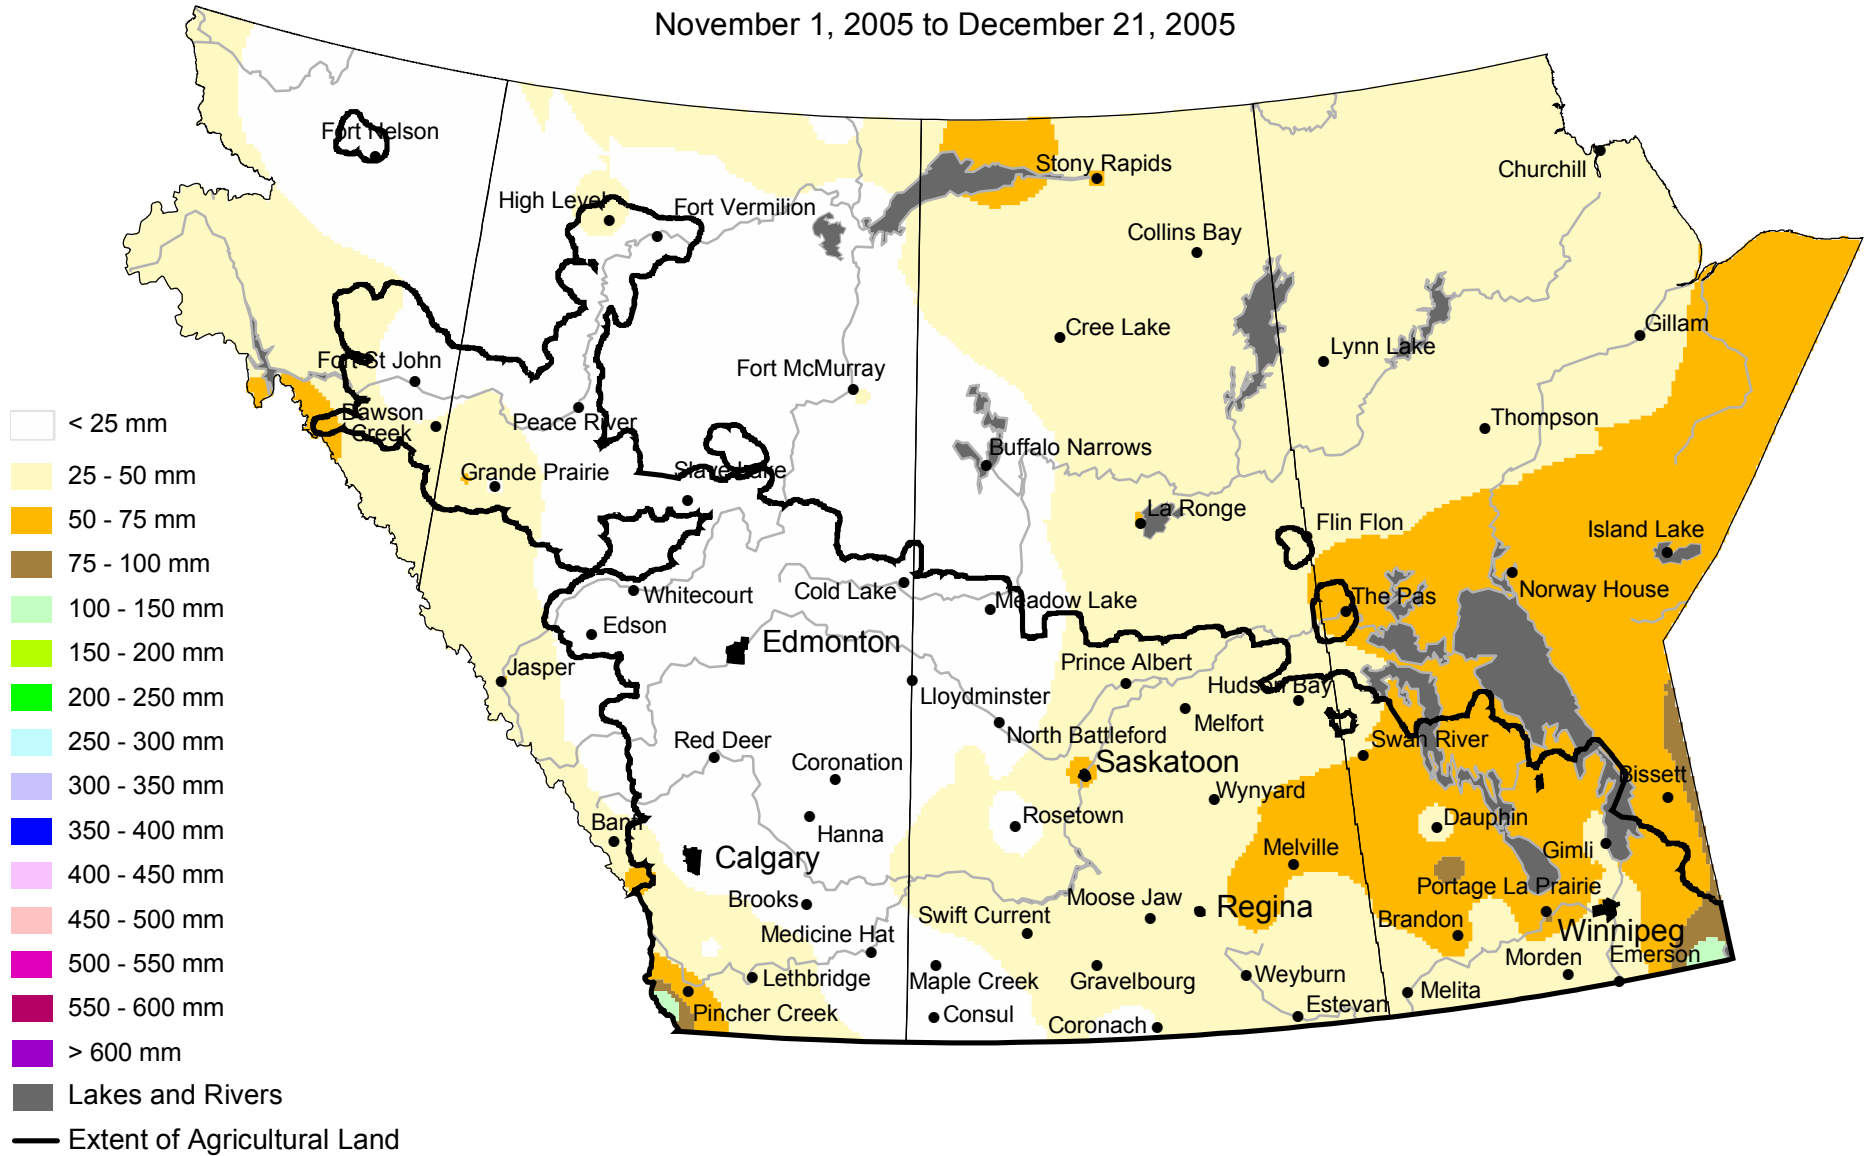

Accumulated Precipitation

November 1, 2005 to December 21, 2005

www.agr.gc.ca/pfra/drought

Prepared by Agriculture and Agri-Food Canada (PFRA) using data from the Timely Climate Monitoring Network and the many federal and provincial agencies and volunteers that support it.