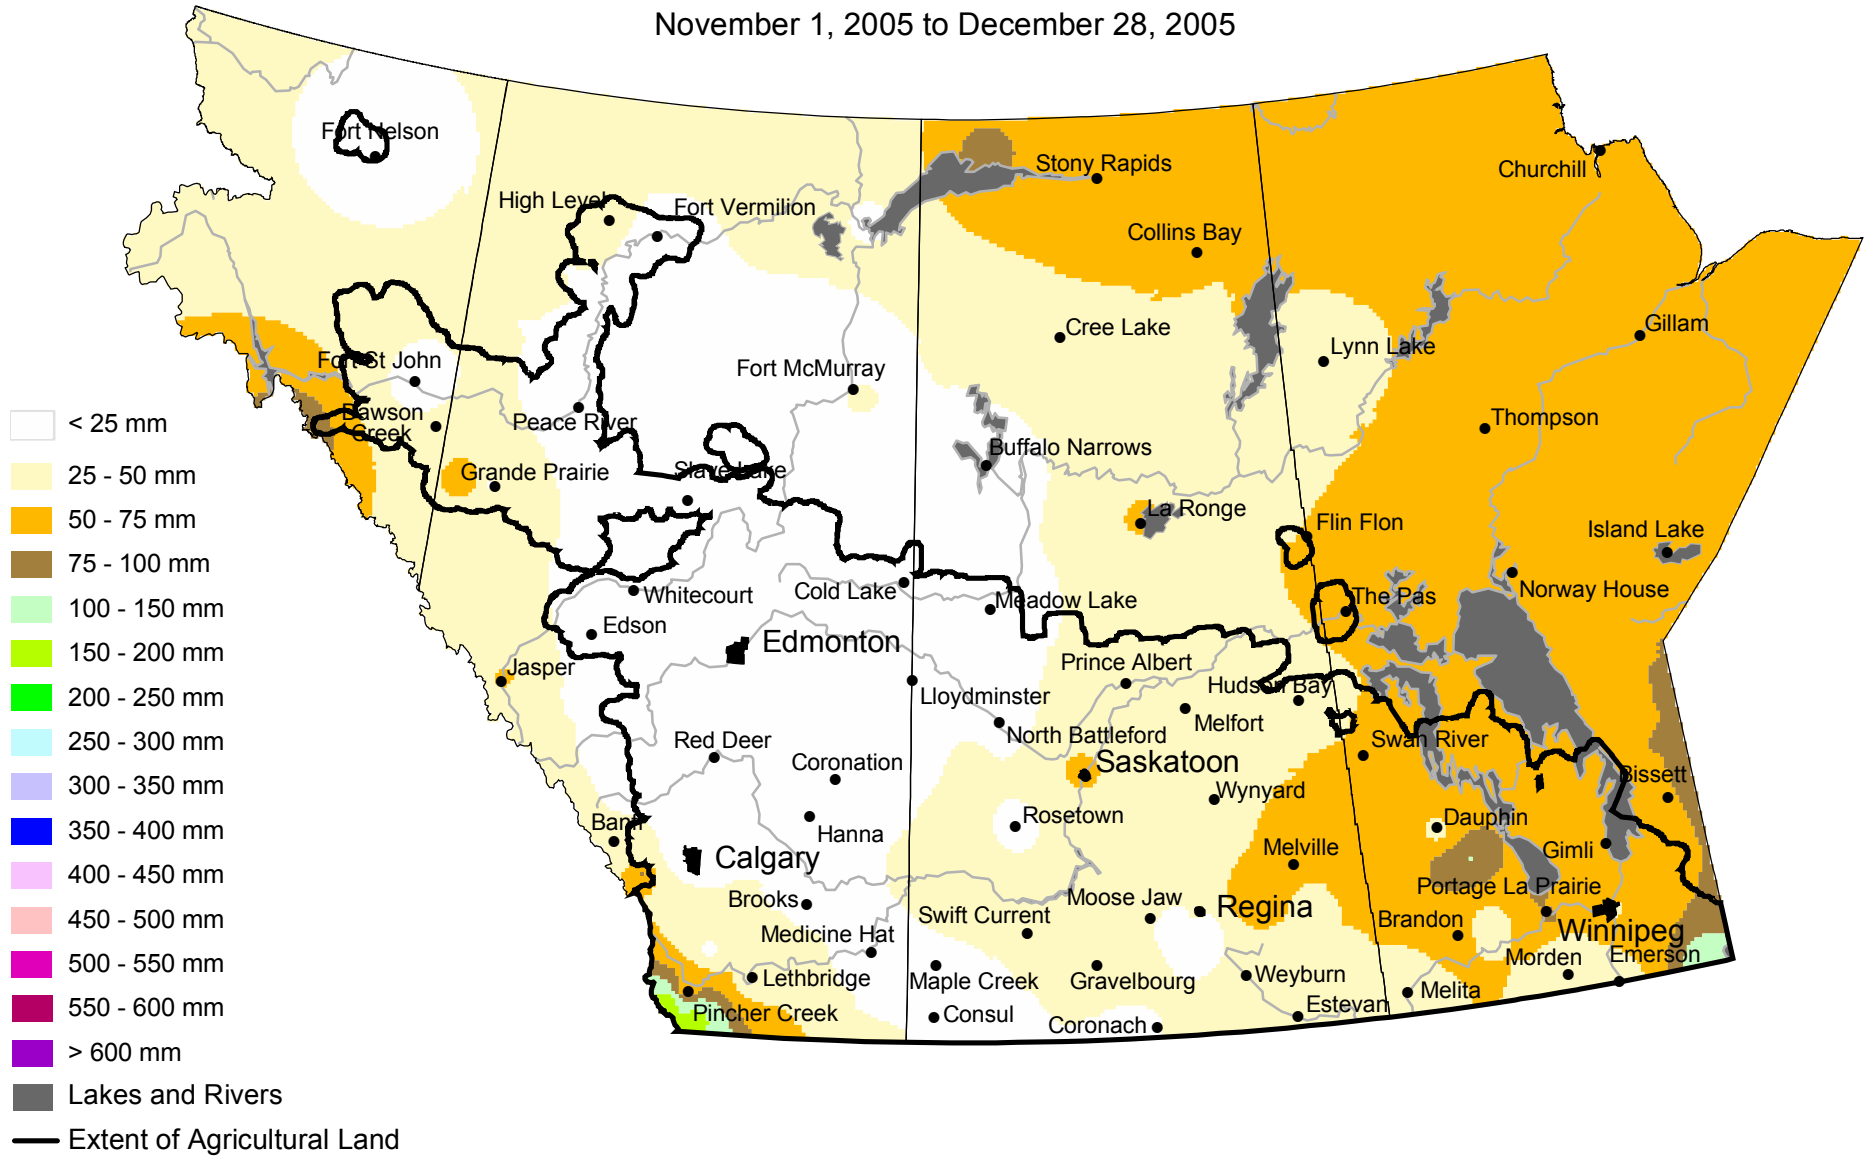

Accumulated Precipitation

November 1, 2005 to December 28, 2005

www.agr.gc.ca/pfra/drought

Prepared by Agriculture and Agri-Food Canada (PFRA) using data from the Timely Climate Monitoring Network and the many federal and provincial agencies and volunteers that support it.