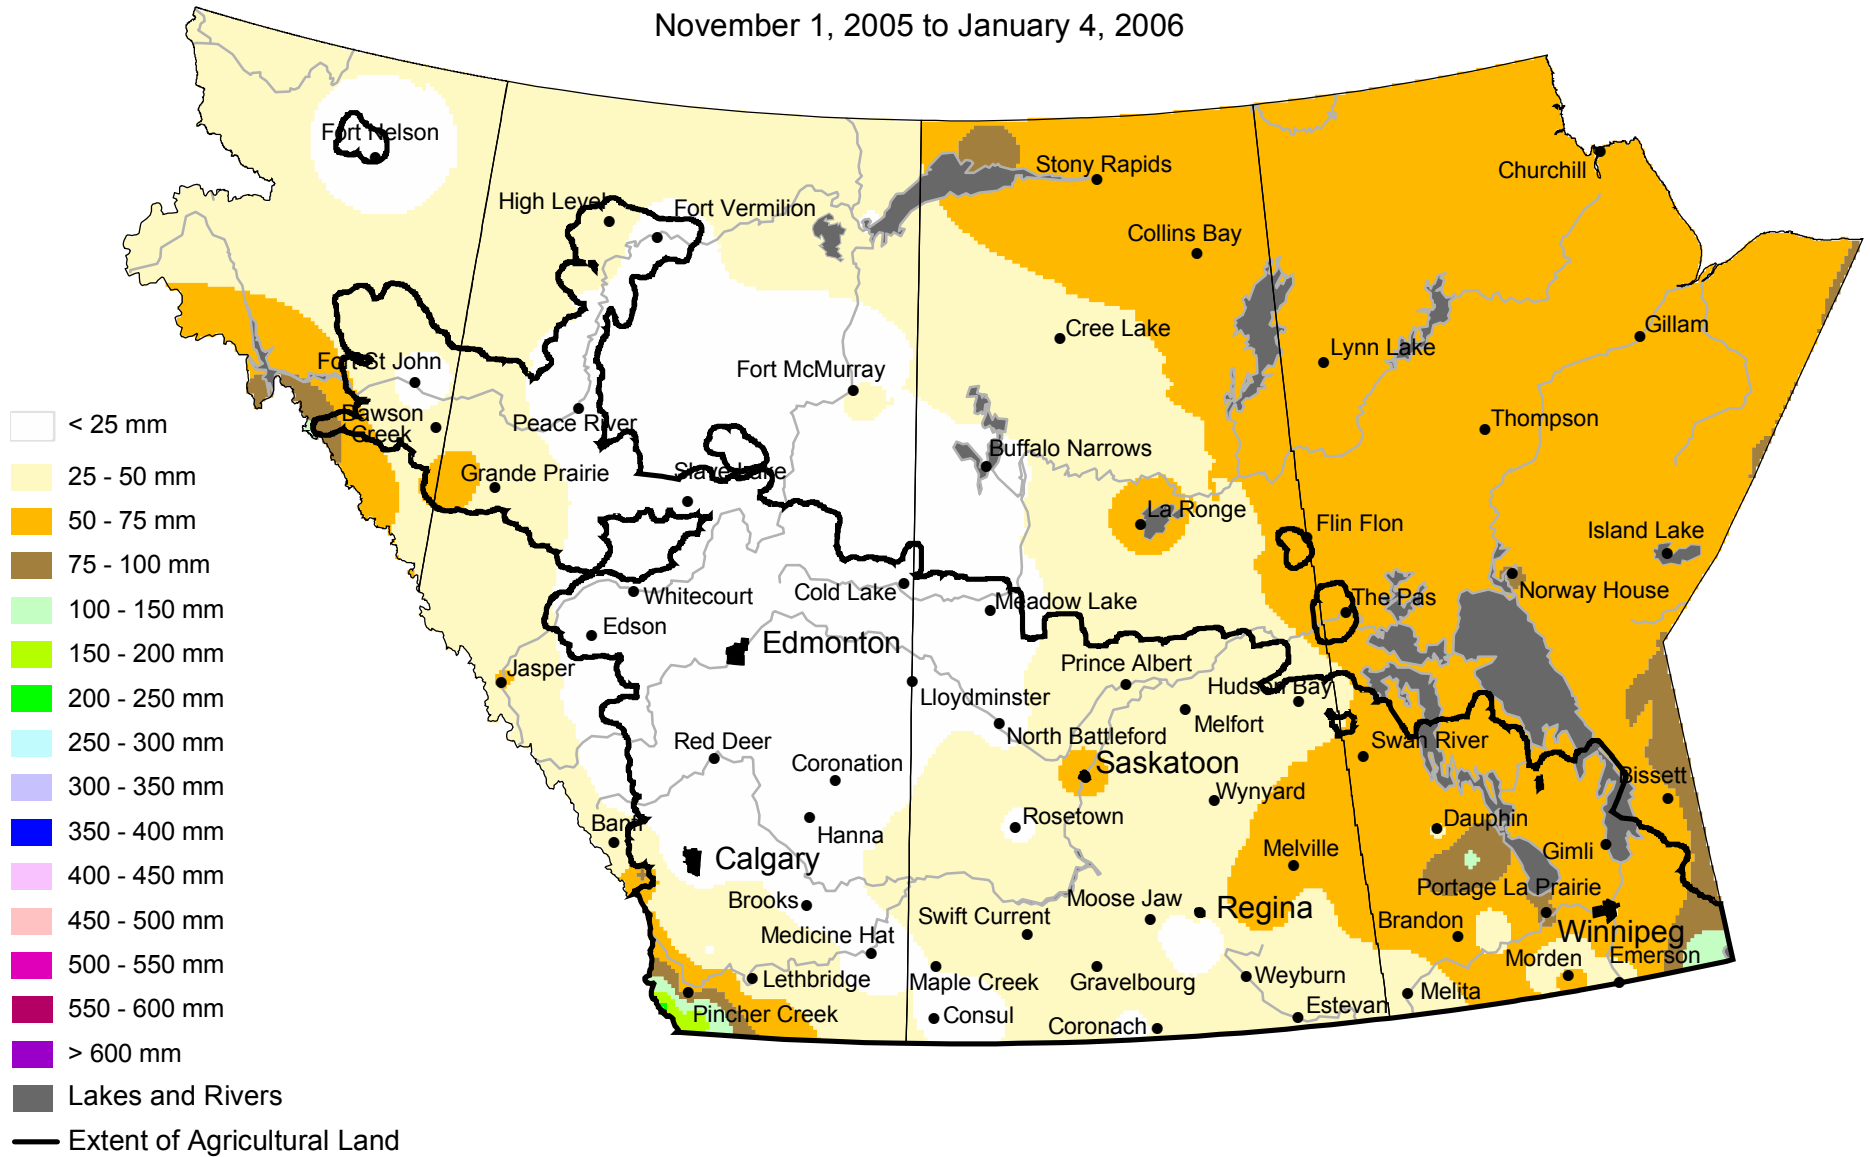

Accumulated Precipitation

November 1, 2005 to January 4, 2006

www.agr.gc.ca/pfra/drought

Prepared by Agriculture and Agri-Food Canada (PFRA) using data from the Timely Climate Monitoring Network and the many federal and provincial agencies and volunteers that support it.