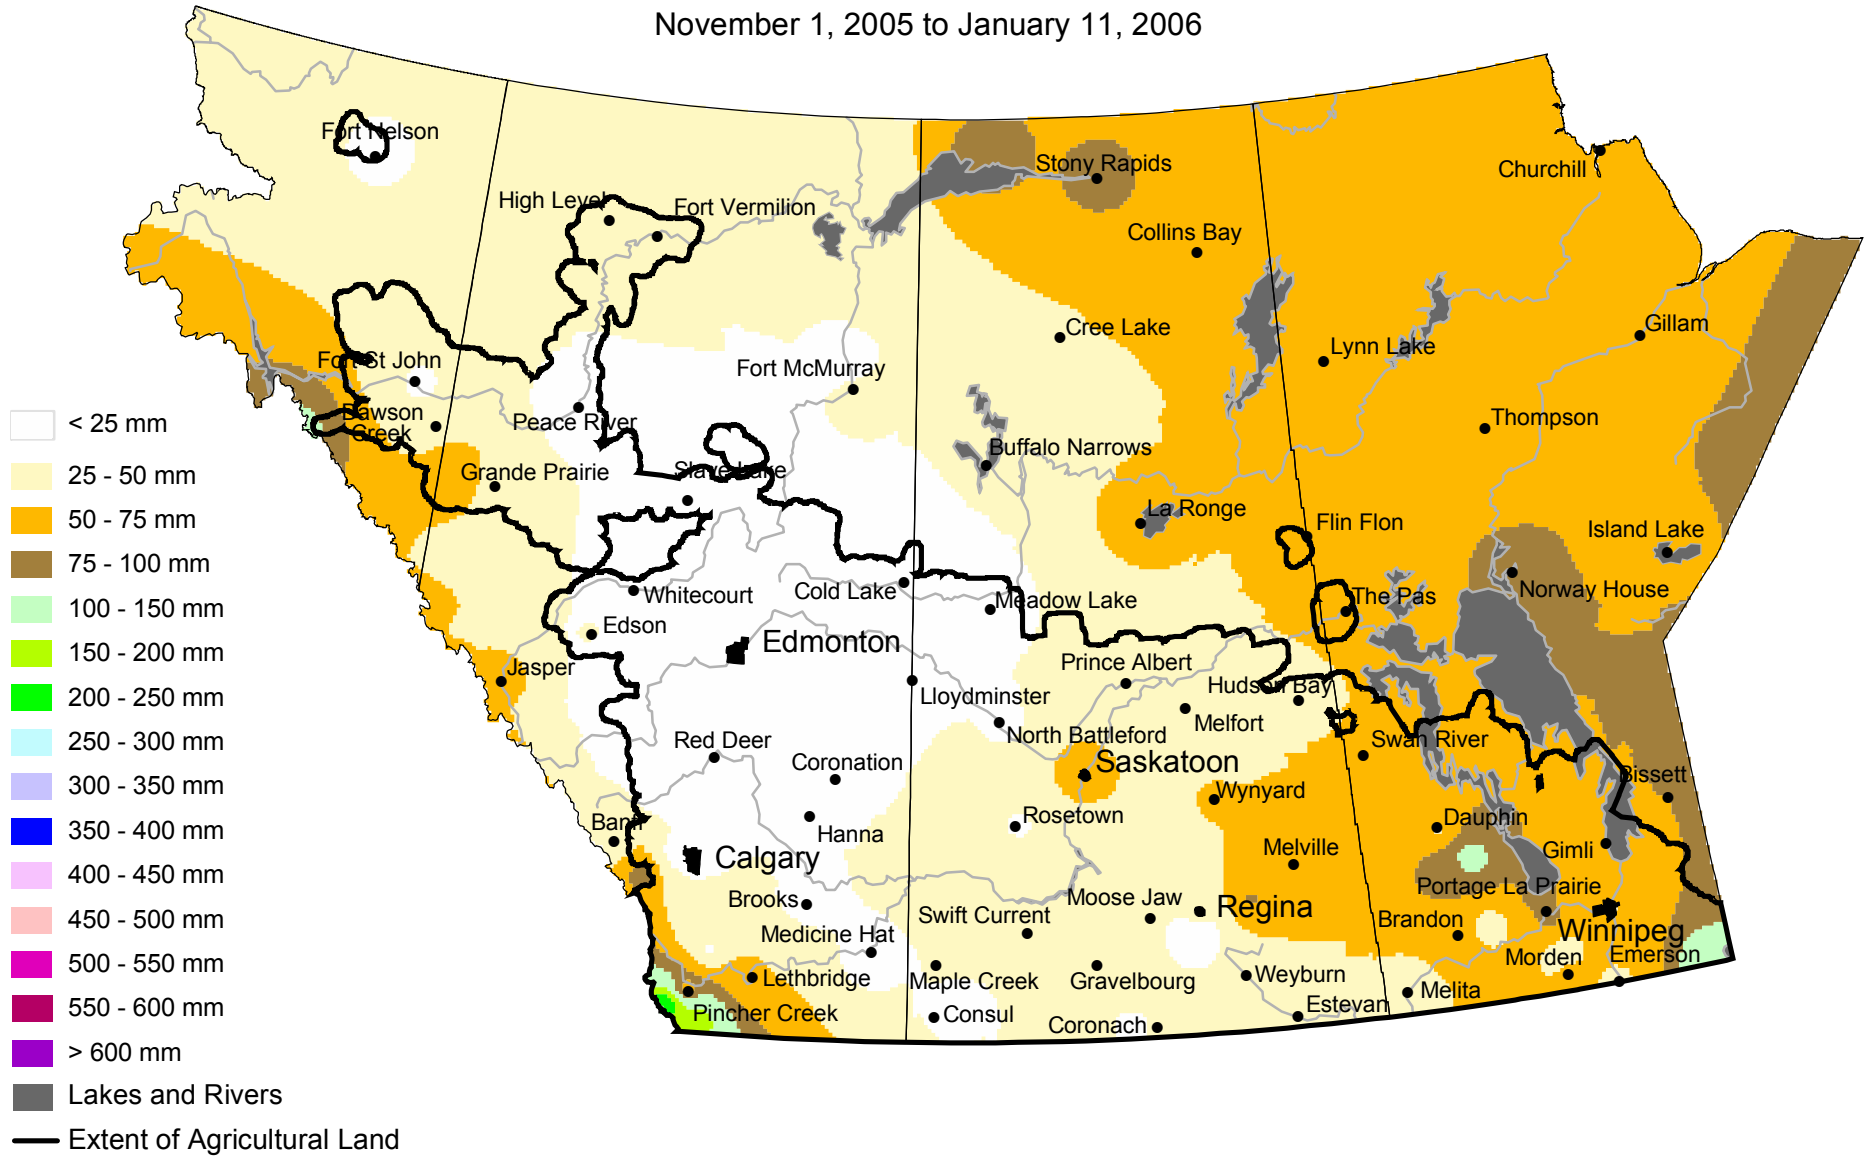

Accumulated Precipitation

November 1, 2005 to January 11, 2006

www.agr.gc.ca/pfra/drought

Prepared by Agriculture and Agri-Food Canada (PFRA) using data from the Timely Climate Monitoring Network and the many federal and provincial agencies and volunteers that support it.