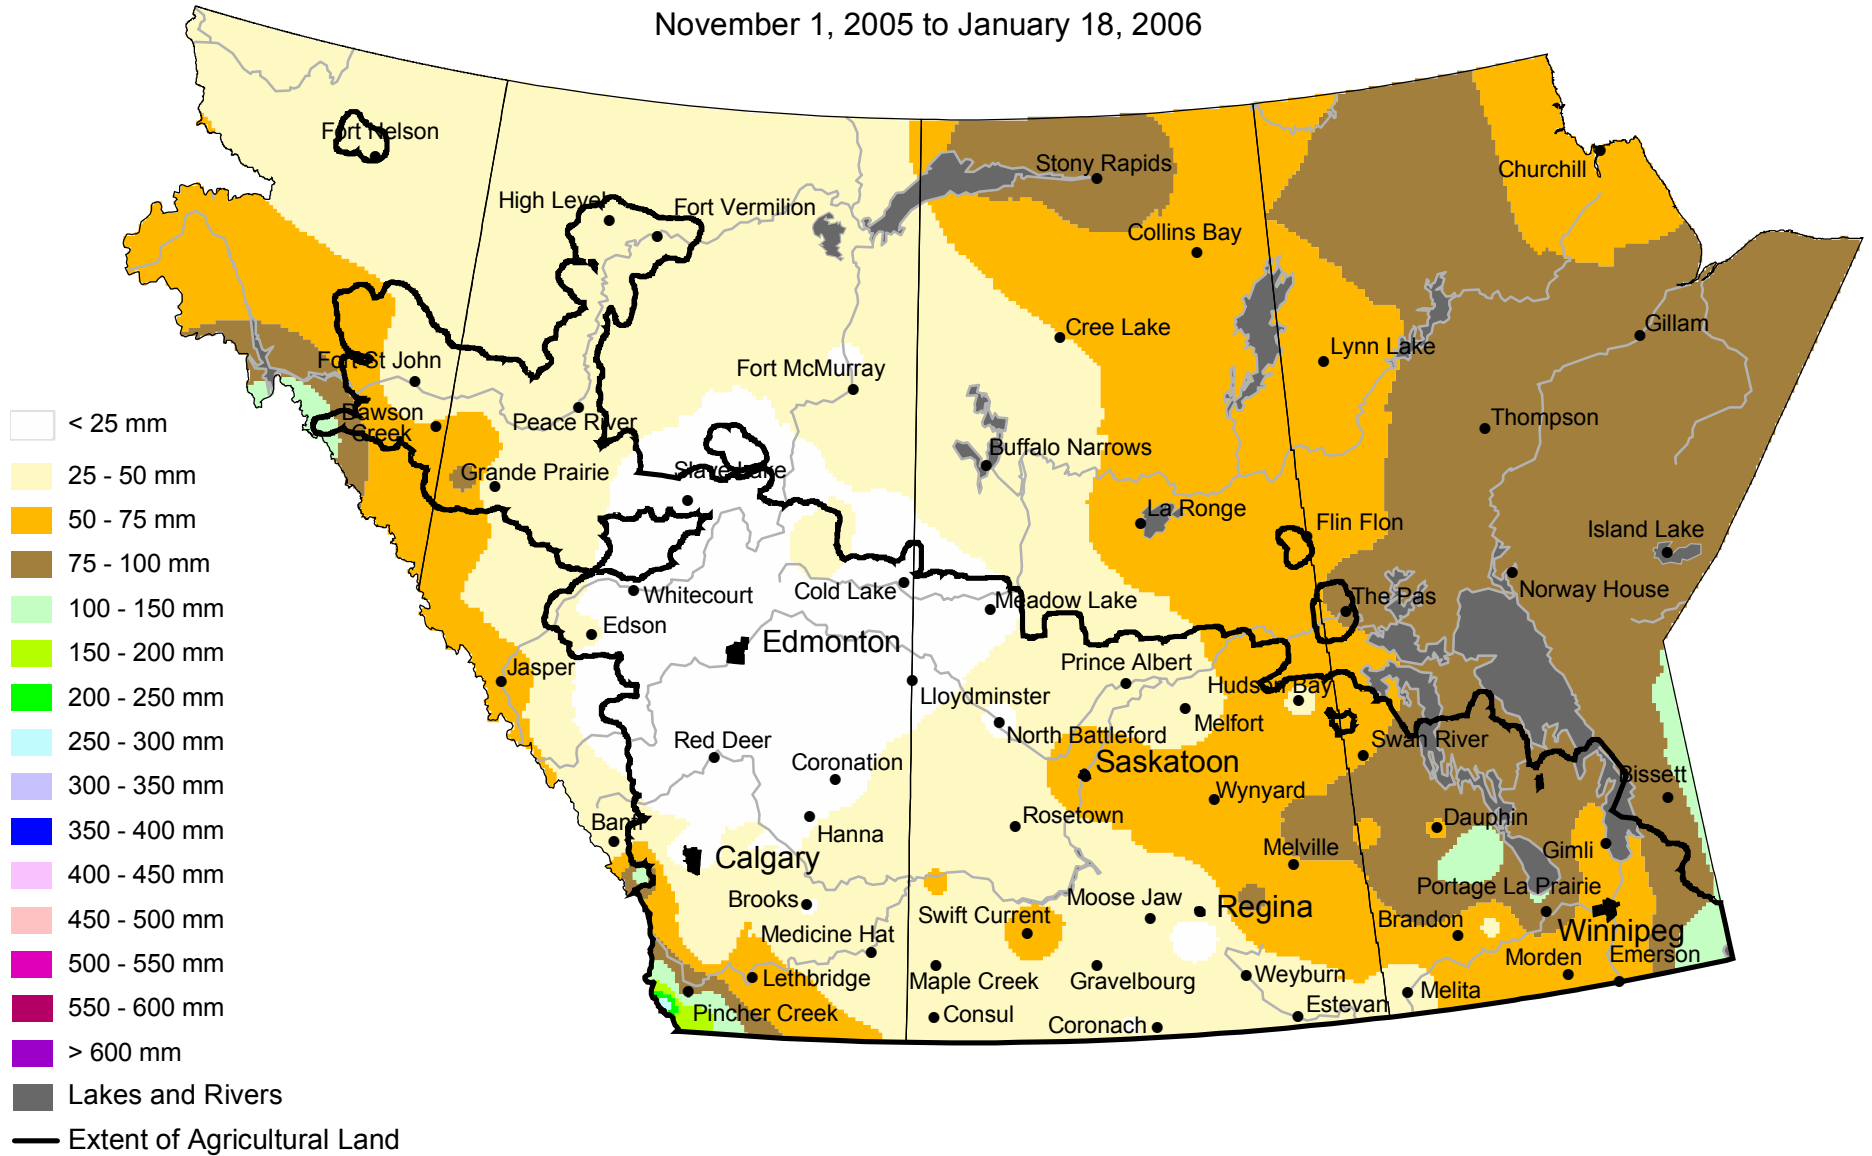

Accumulated Precipitation

November 1, 2005 to January 18, 2006

www.agr.gc.ca/pfra/drought

Prepared by Agriculture and Agri-Food Canada (PFRA) using data from the Timely Climate Monitoring Network and the many federal and provincial agencies and volunteers that support it.