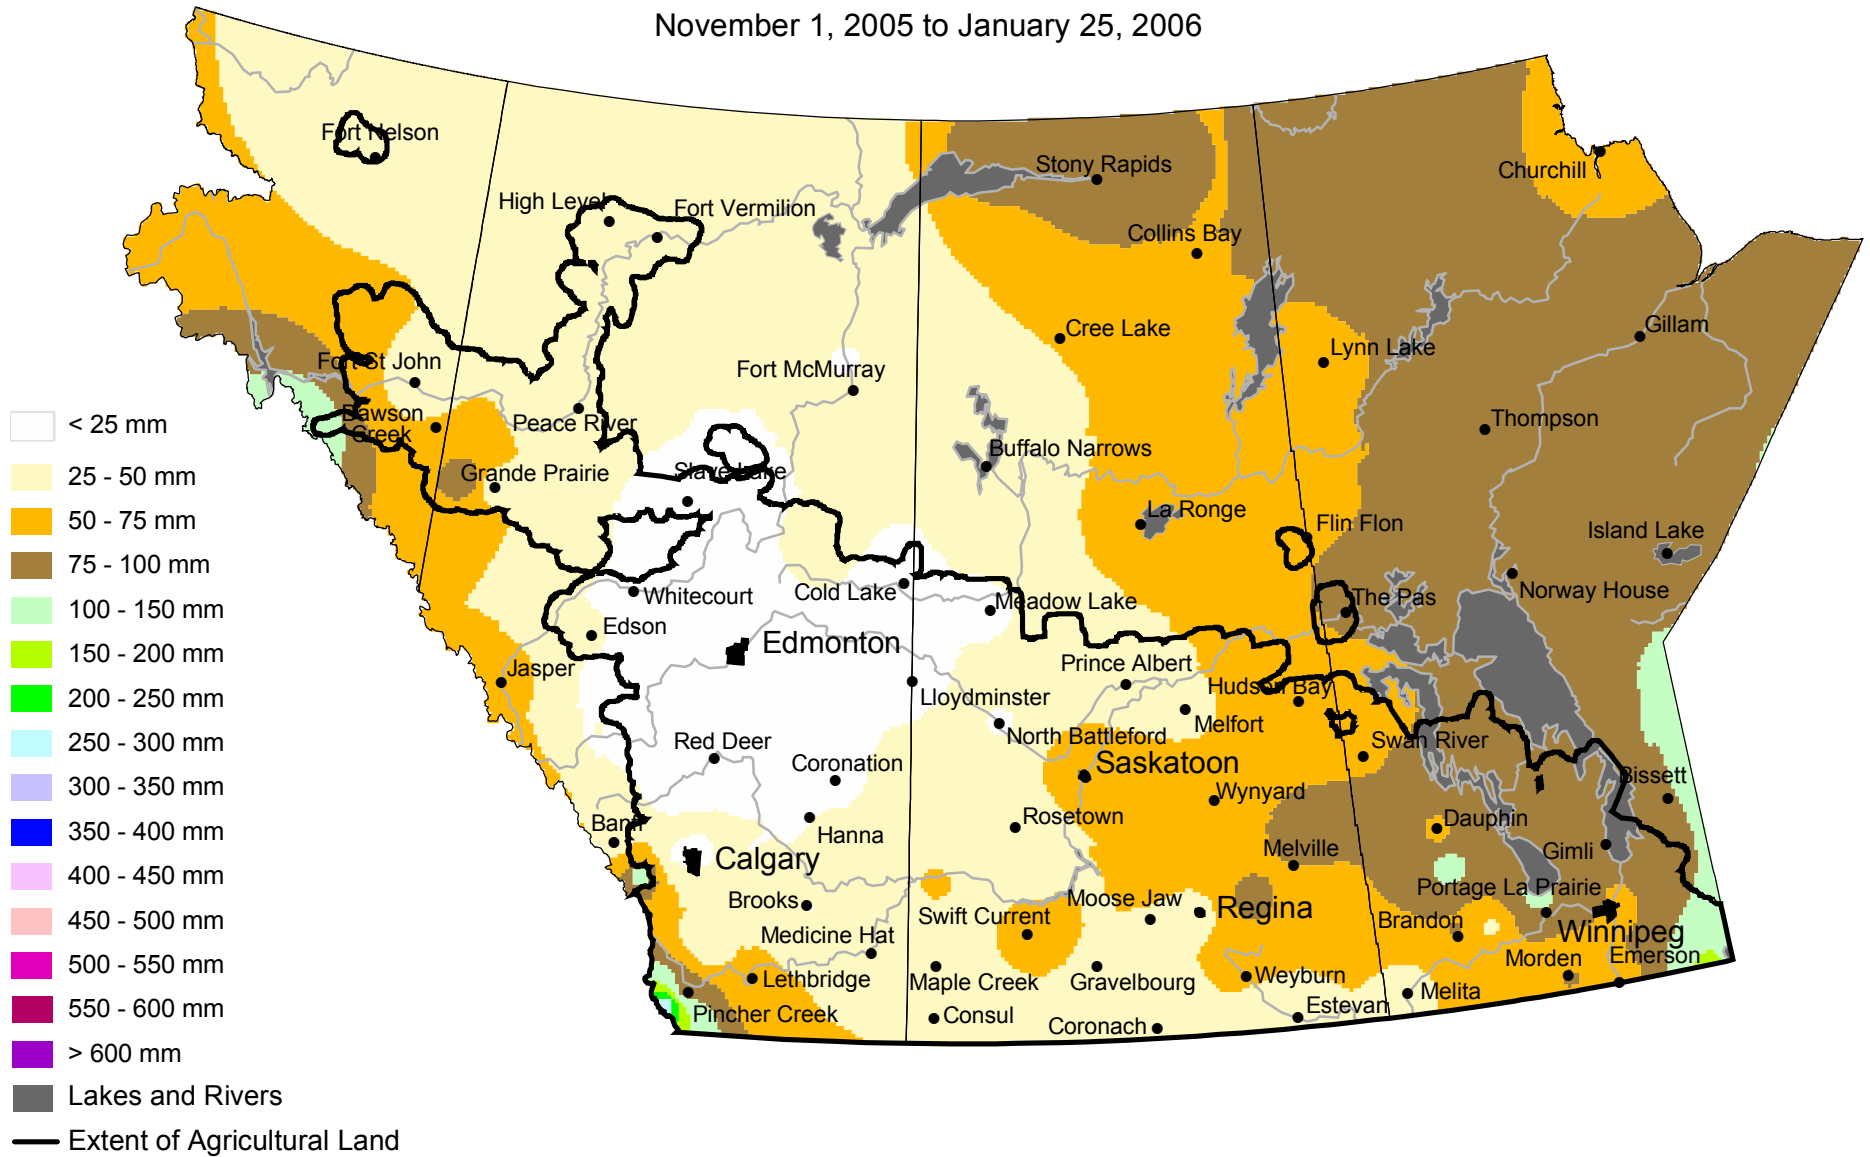

Accumulated Precipitation

November 1, 2005 to January 25, 2006

www.agr.gc.ca/pfra/drought

Prepared by Agriculture and Agri-Food Canada (PFRA) using data from the Timely Climate Monitoring Network and the many federal and provincial agencies and volunteers that support it.