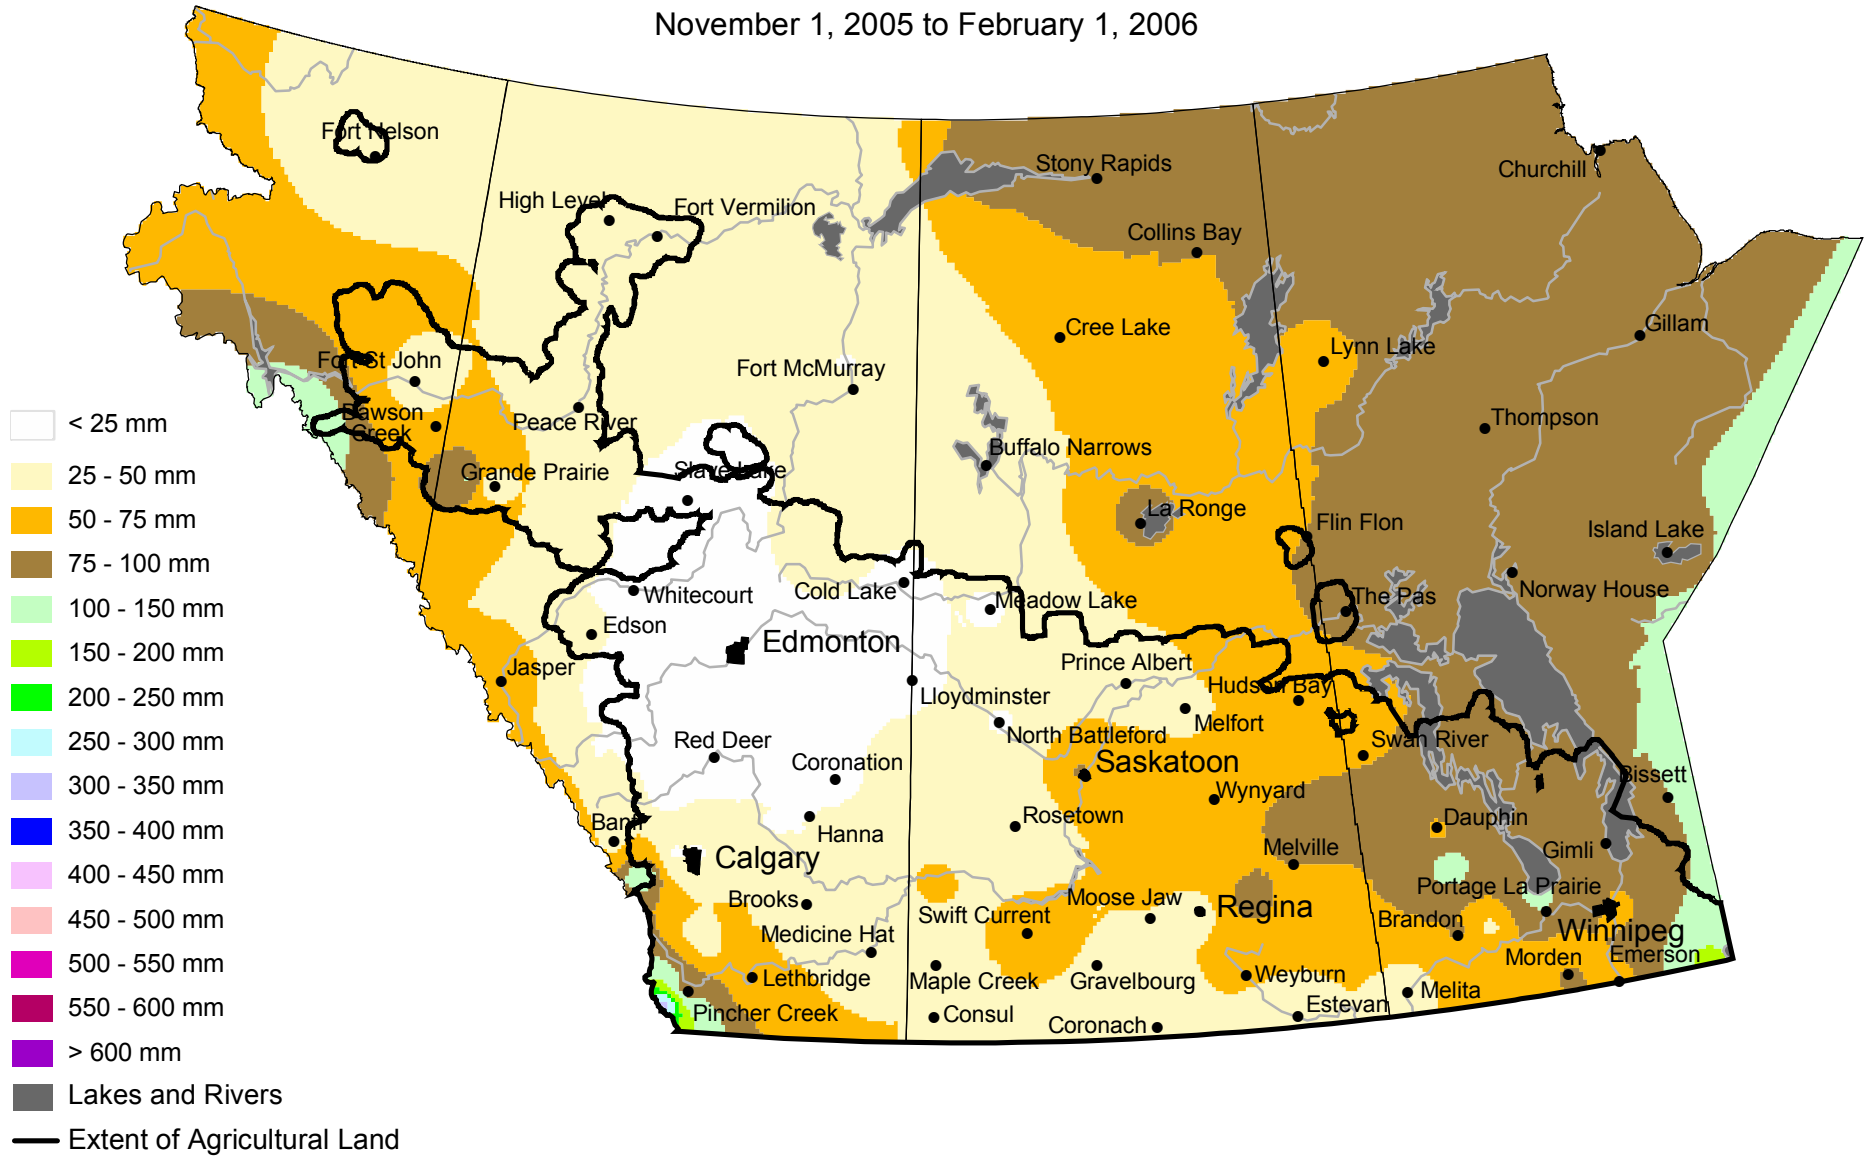

# Accumulated Precipitation

November 1, 2005 to February 1, 2006

[www.agr.gc.ca/pfra/drought](http://www.agr.gc.ca/pfra/drought)

Prepared by Agriculture and Agri-Food Canada (PFRA) using data from the Timely Climate Monitoring Network and the many federal and provincial agencies and volunteers that support it.