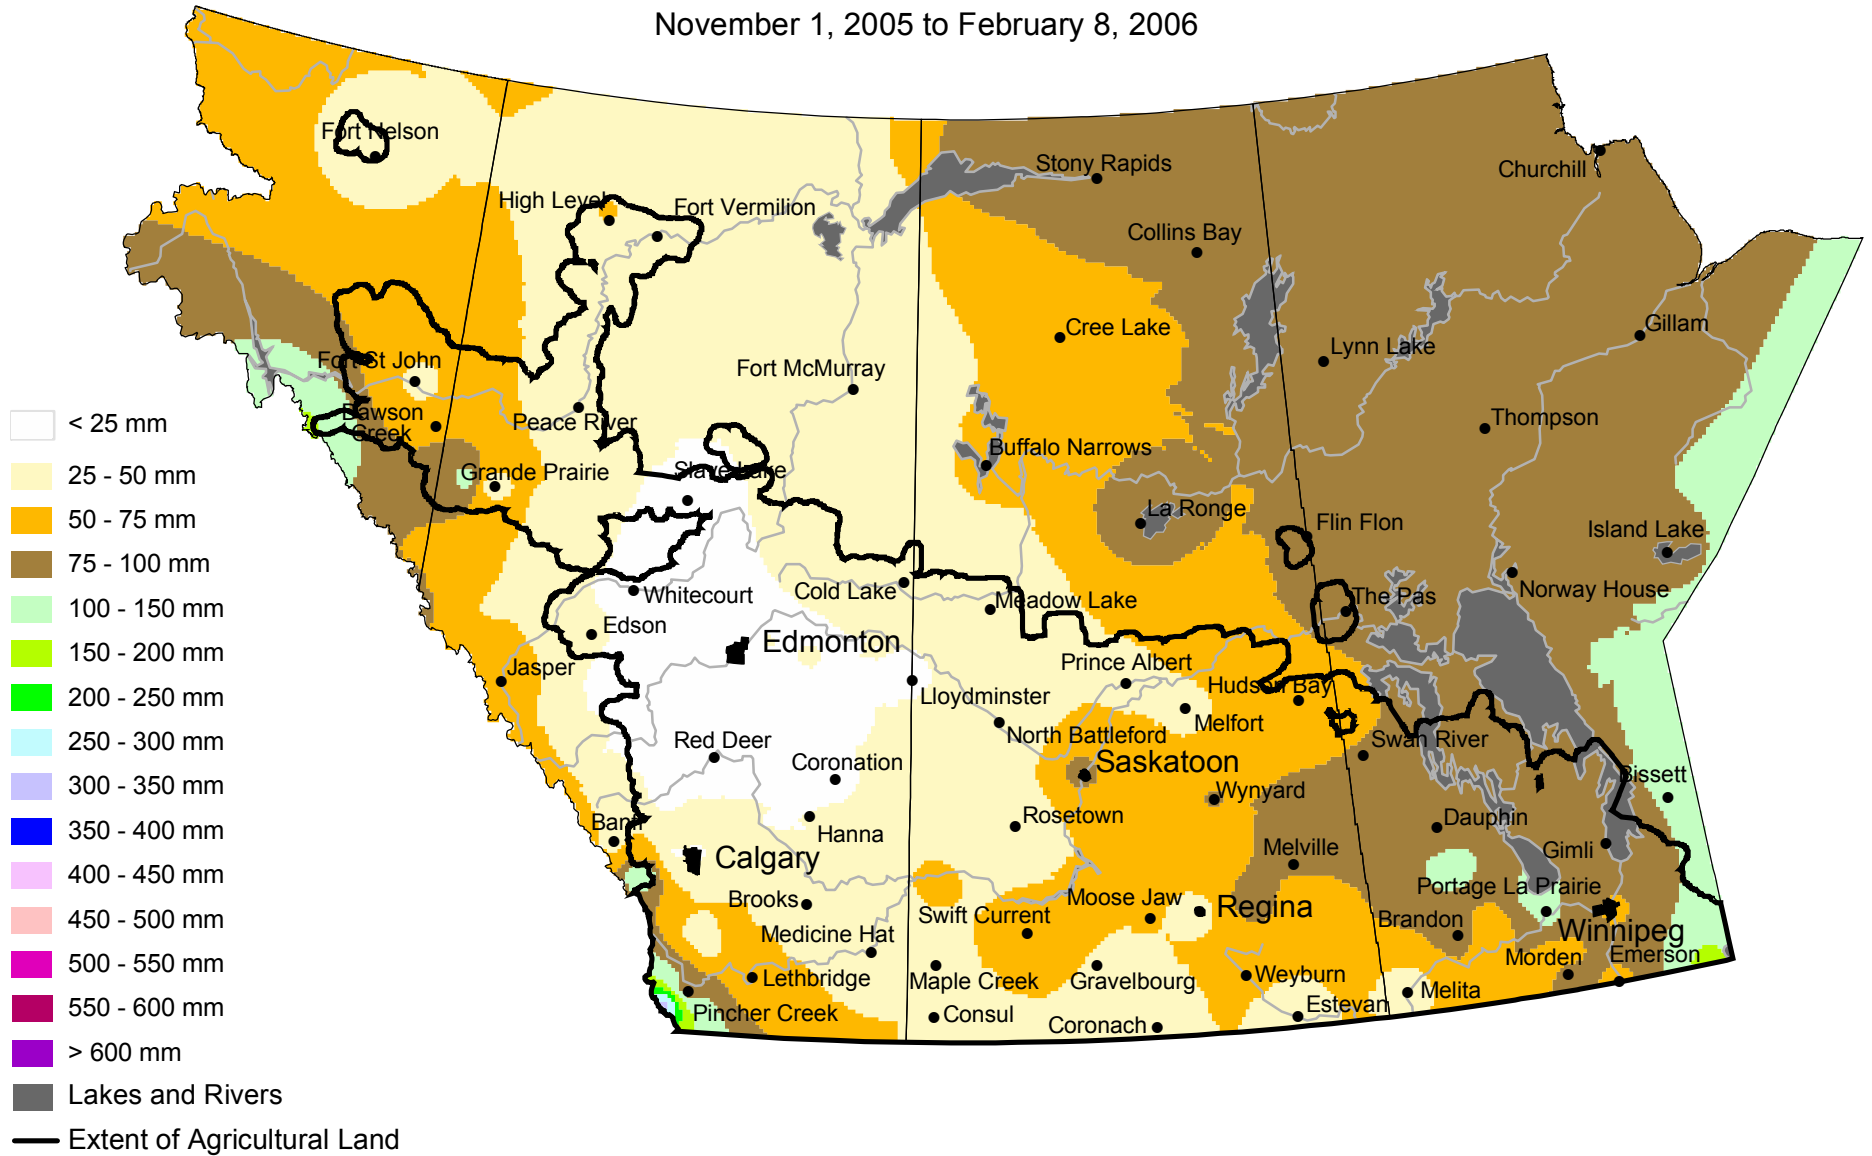

Accumulated Precipitation

November 1, 2005 to February 8, 2006

www.agr.gc.ca/pfra/drought

Prepared by Agriculture and Agri-Food Canada (PFRA) using data from the Timely Climate Monitoring Network and the many federal and provincial agencies and volunteers that support it.